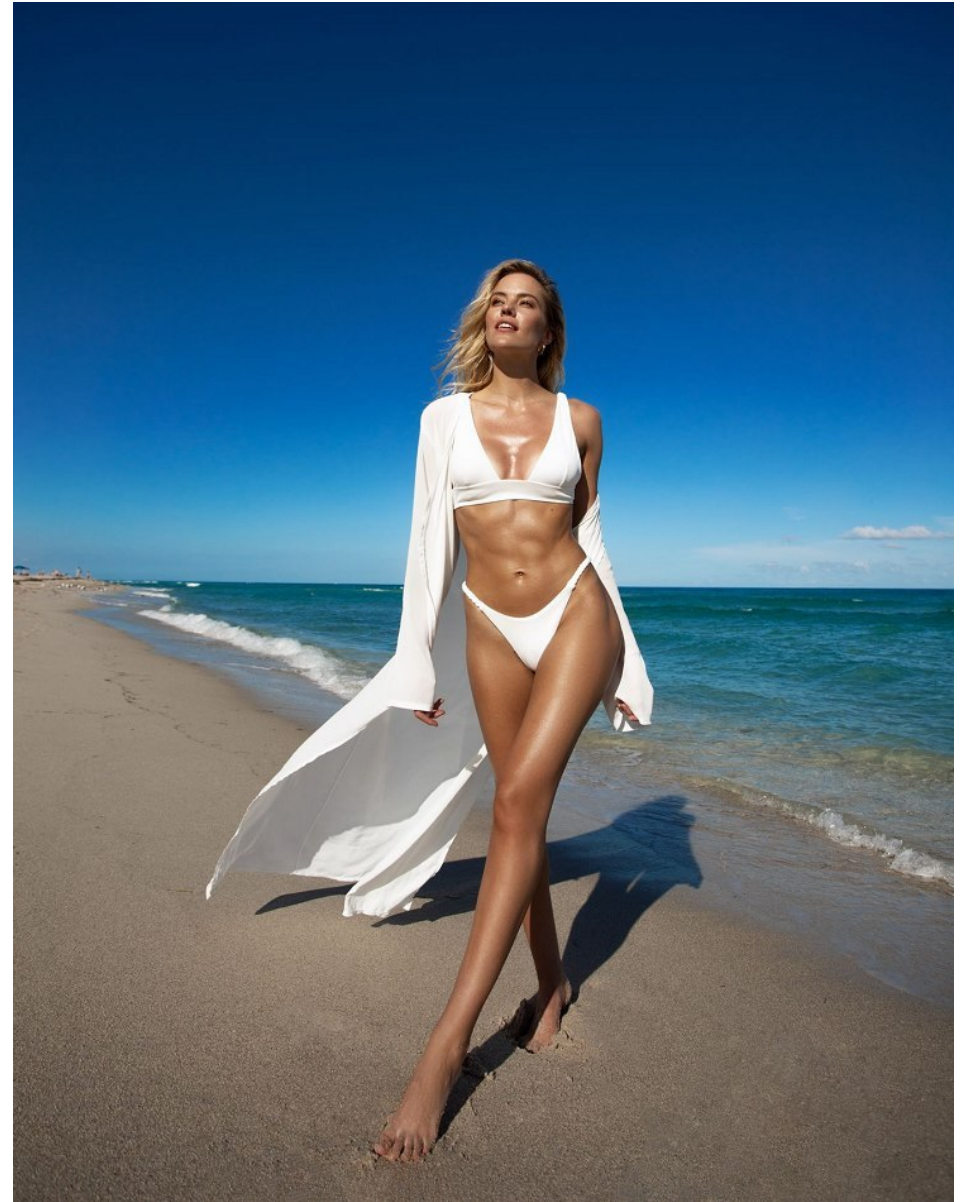

GABRIELLE COVERS

Height: 5'10" Bust: 34" B Waist: 25" Hip: 38" Dress: 4 US Shoe: 9.5 US Hair: Dark Blonde Eyes: Blue