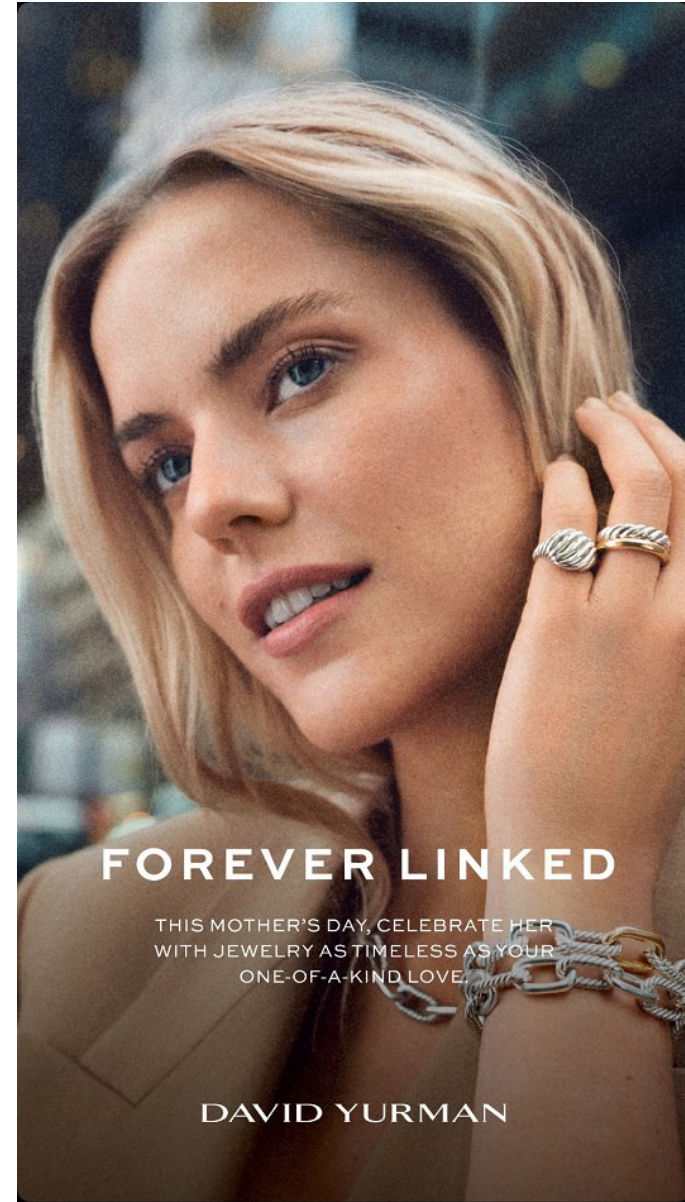

FOREVER LINKED

THIS MOTHER'S DAY, CELEBRATE HER
WITH JEWELRY AS TIMELESS AS YOUR
ONE-OF-A-KIND LOVE.

DAVID YURMAN

GABRIELLE COVERS

Height: 5'10" Bust: 34" B Waist: 25" Hip: 38" Dress: 4 US Shoe: 9.5 US Hair: Dark Blonde Eyes: Blue