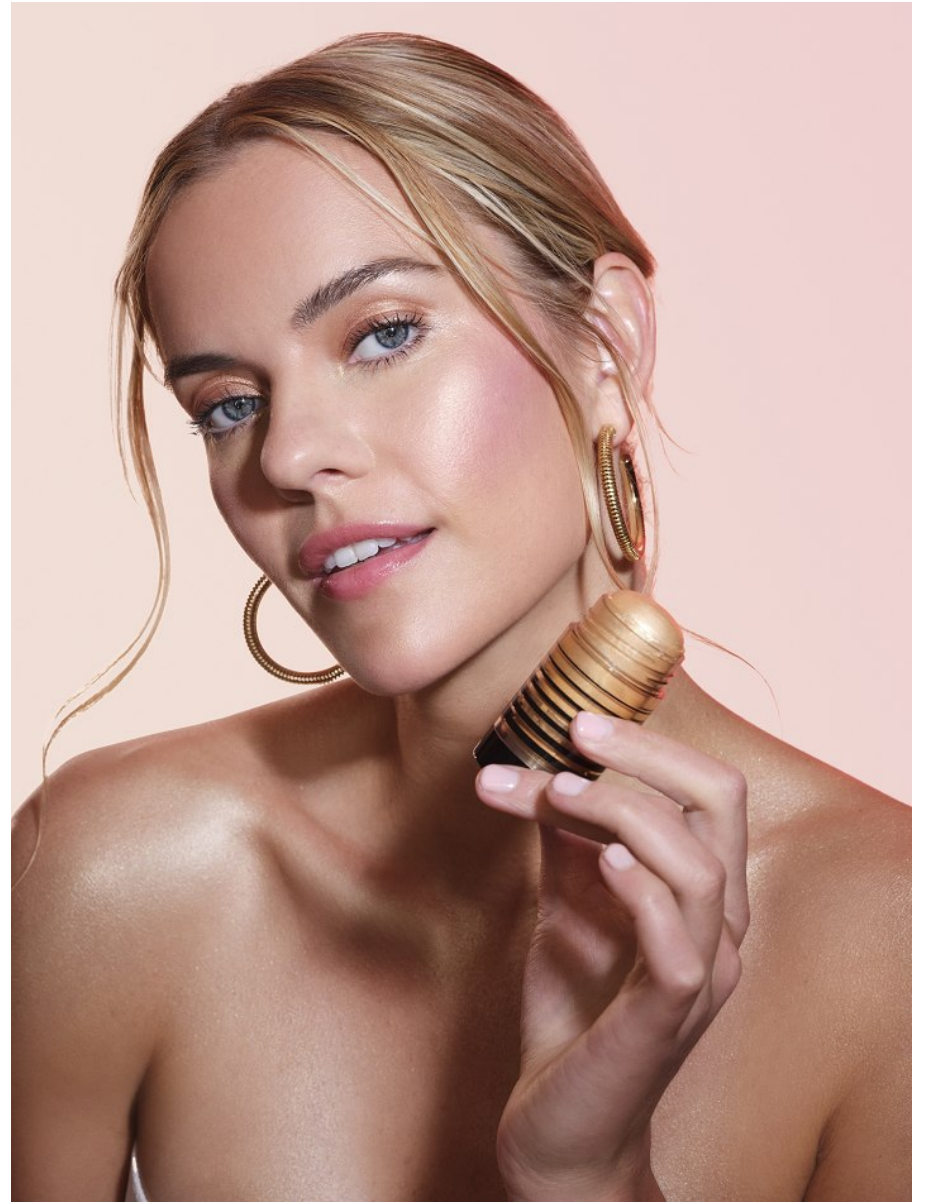

GABRIELLE COVERS

Height: 5'10" Bust: 34" B Waist: 25" Hip: 38" Dress: 4 US Shoe: 9.5 US Hair: Dark Blonde Eyes: Blue