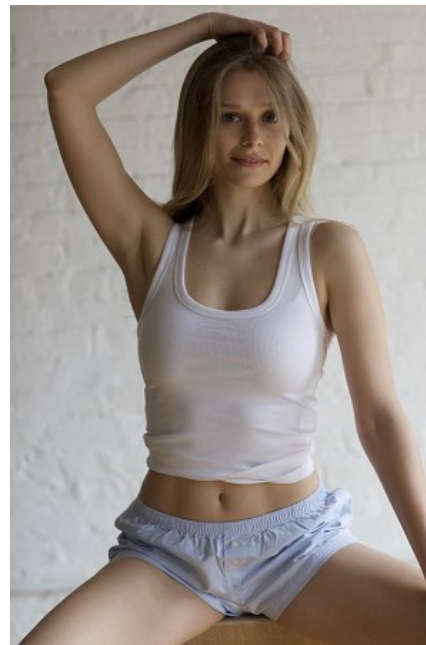

MIA GRICHENDLER

Height: 5'7" Bust: 32" C Waist: 25" Hip: 33" Dress: 2-4 US Shoe: 6.5 US
Hair: Blonde Eyes: Blue/Green

 B E L L A G E N C Y
MODEL & TALENT

Bella Agency New York City 270 Lafayette Street / Suite 802, New York, NY 10012
T: 212.965.9200 Email: info@bellany.com