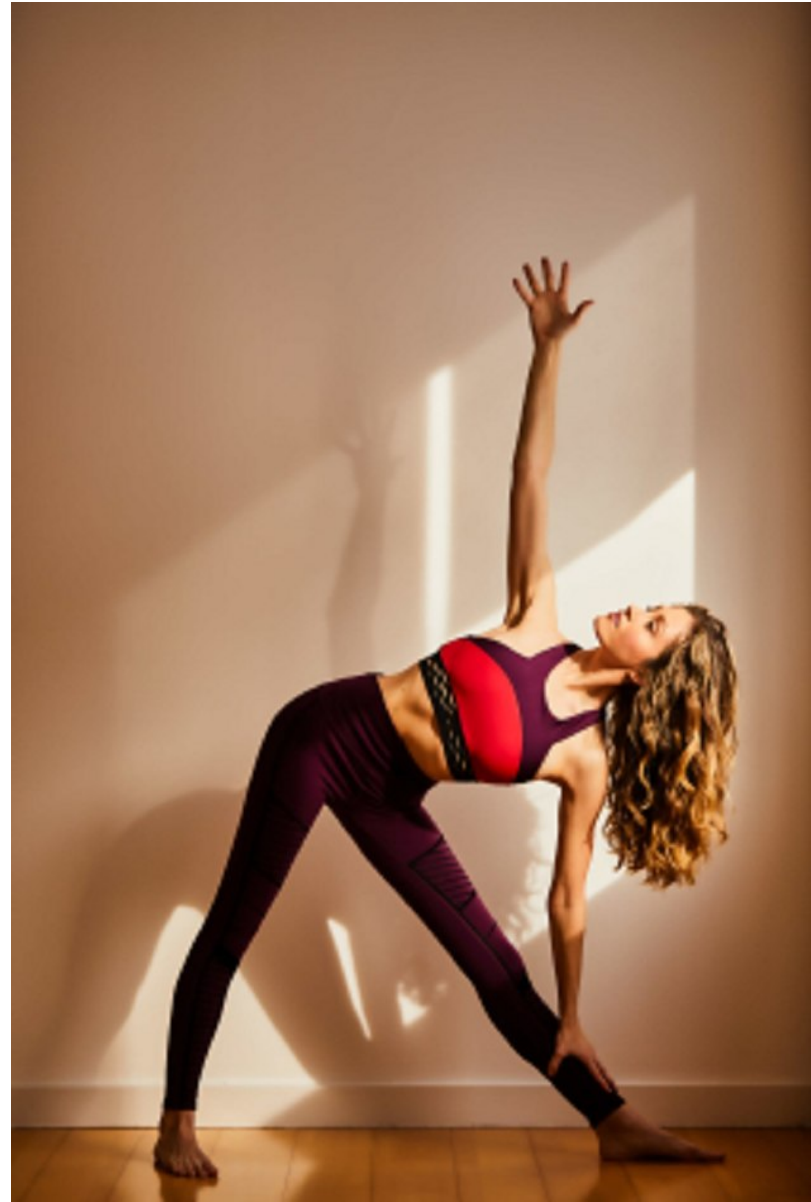

SARAH-JAYNE ROTHKOPF

Height: 5'6" Bust: 34" D Waist: 25" Hip: 35" Dress: 2 US Shoe: 8 US Hair: Dark Blonde Eyes: Hazel

SARAH-JAYNE ROTHKOPF

Height: 5'6" Bust: 34" D Waist: 25" Hip: 35" Dress: 2 US Shoe: 8 US Hair: Dark Blonde Eyes: Hazel