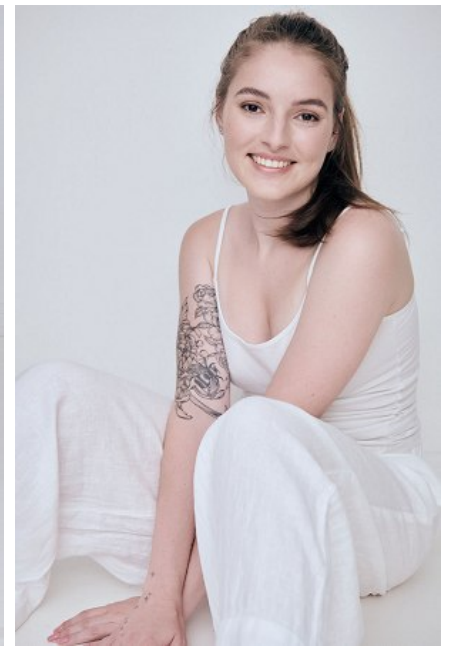

EMMA RIDDLE

Height: 5'5" Bust: 34" C Waist: 27.5" Hip: 37" Dress: 4 US Shoe: 7 US
Hair: Brown Eyes: Brown

b B E L L A G E N C Y
MODEL & TALENT

Bella Agency New York City 270 Lafayette Street / Suite 802, New York, NY 10012
T: 212.965.9200 Email: info@bellany.com