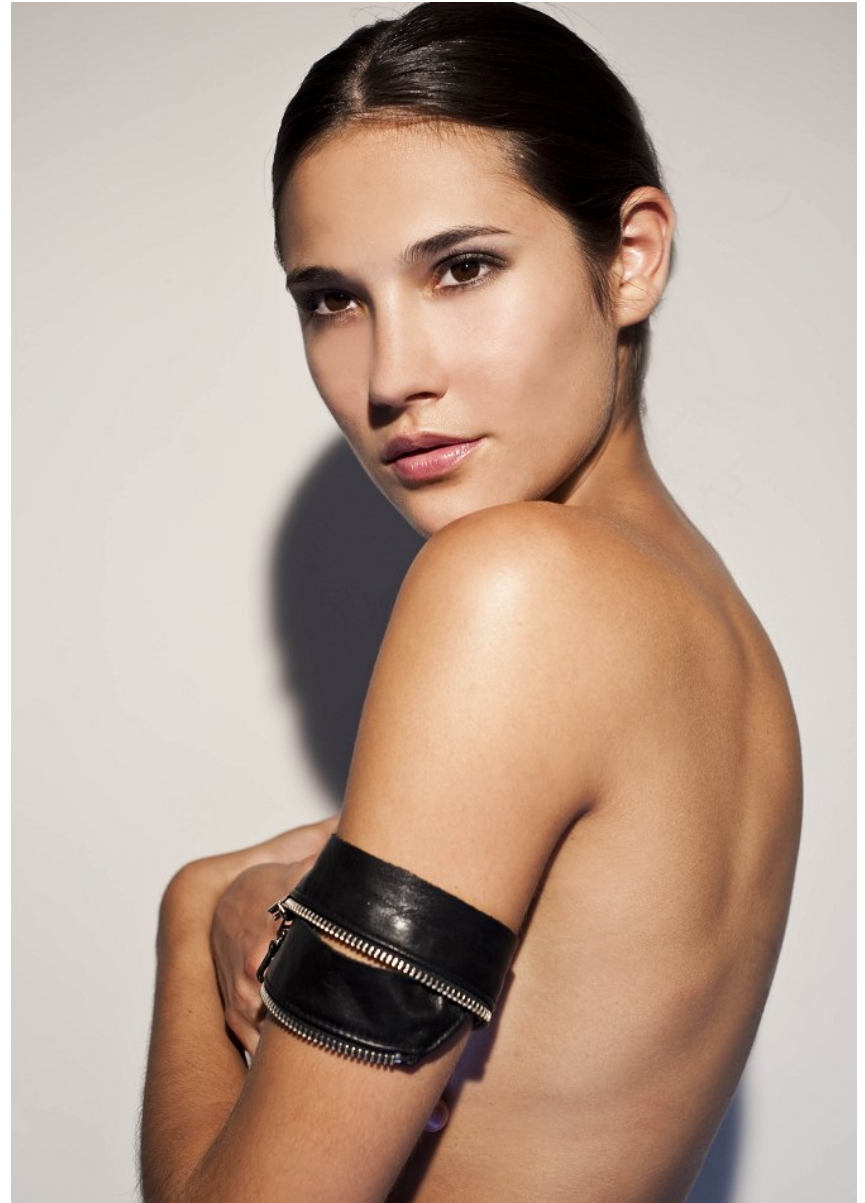

CATERINA JADRESIC

Height: 5'9" Bust: 34" B Waist: 26" Hip: 36" Dress: 2-4 US Shoe: 9 US Hair: Brown Eyes: Brown