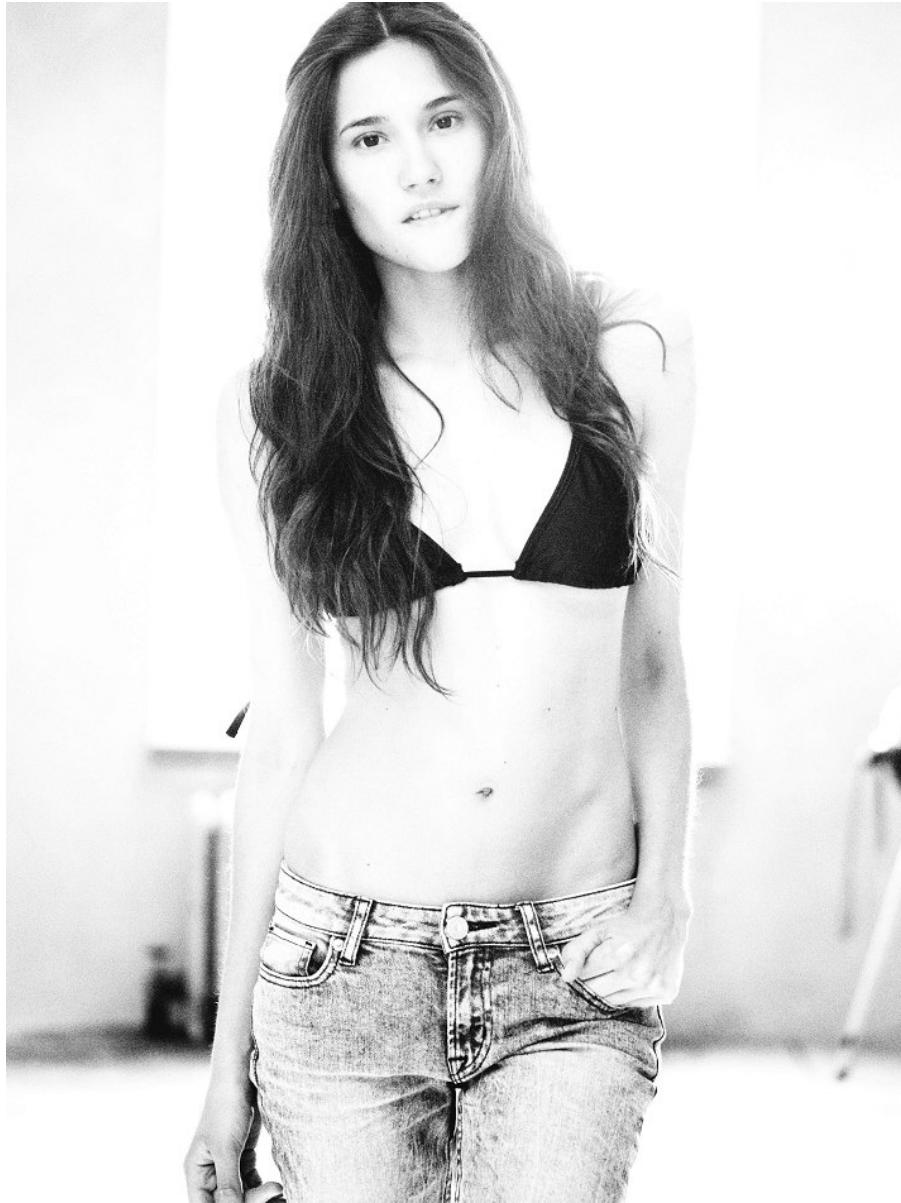

CATERINA JADRESIC

Height: 5'9" Bust: 34" B Waist: 26" Hip: 36" Dress: 2-4 US Shoe: 9 US Hair: Brown Eyes: Brown