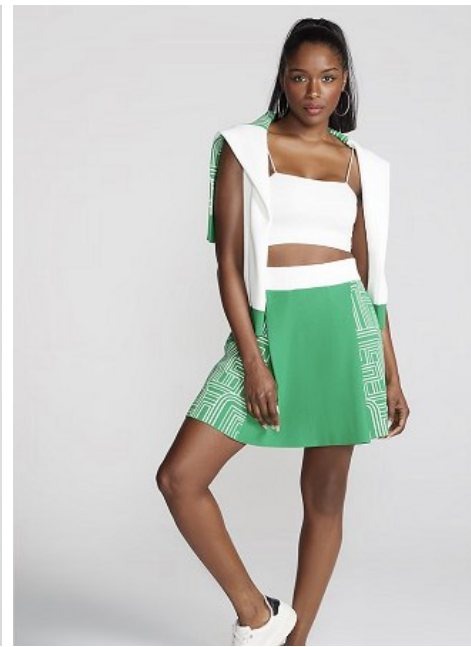

STEPHANIE GLENN

Height: 5'8" Bust: 34" Waist: 26" Hip: 36" Dress: 2 US Shoe: 7.5 US
Hair: Brown Eyes: Dark Brown

b B E L L A G E N C Y
MODEL & TALENT

Bella Agency New York City 270 Lafayette Street / Suite 802, New York, NY 10012
T: 212.965.9200 Email: info@bellany.com