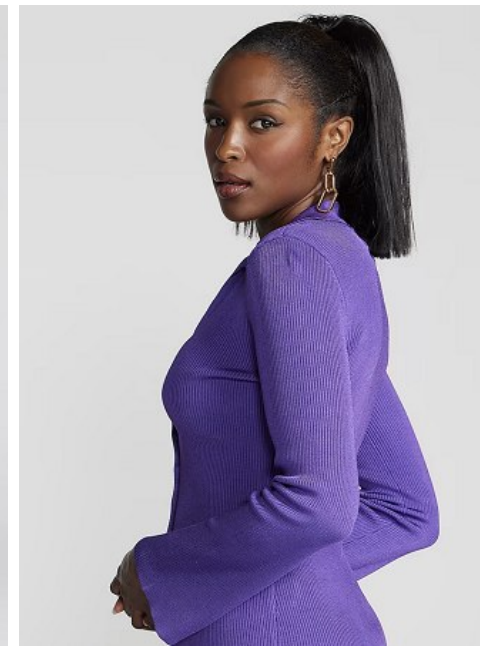

STEPHANIE GLENN

Height: 5'8" Bust: 34" Waist: 26" Hip: 36" Dress: 2 US Shoe: 7.5 US
Hair: Brown Eyes: Dark Brown

b B E L L A G E N C Y
MODEL & TALENT

Bella Agency New York City 270 Lafayette Street / Suite 802, New York, NY 10012
T: 212.965.9200 Email: info@bellany.com