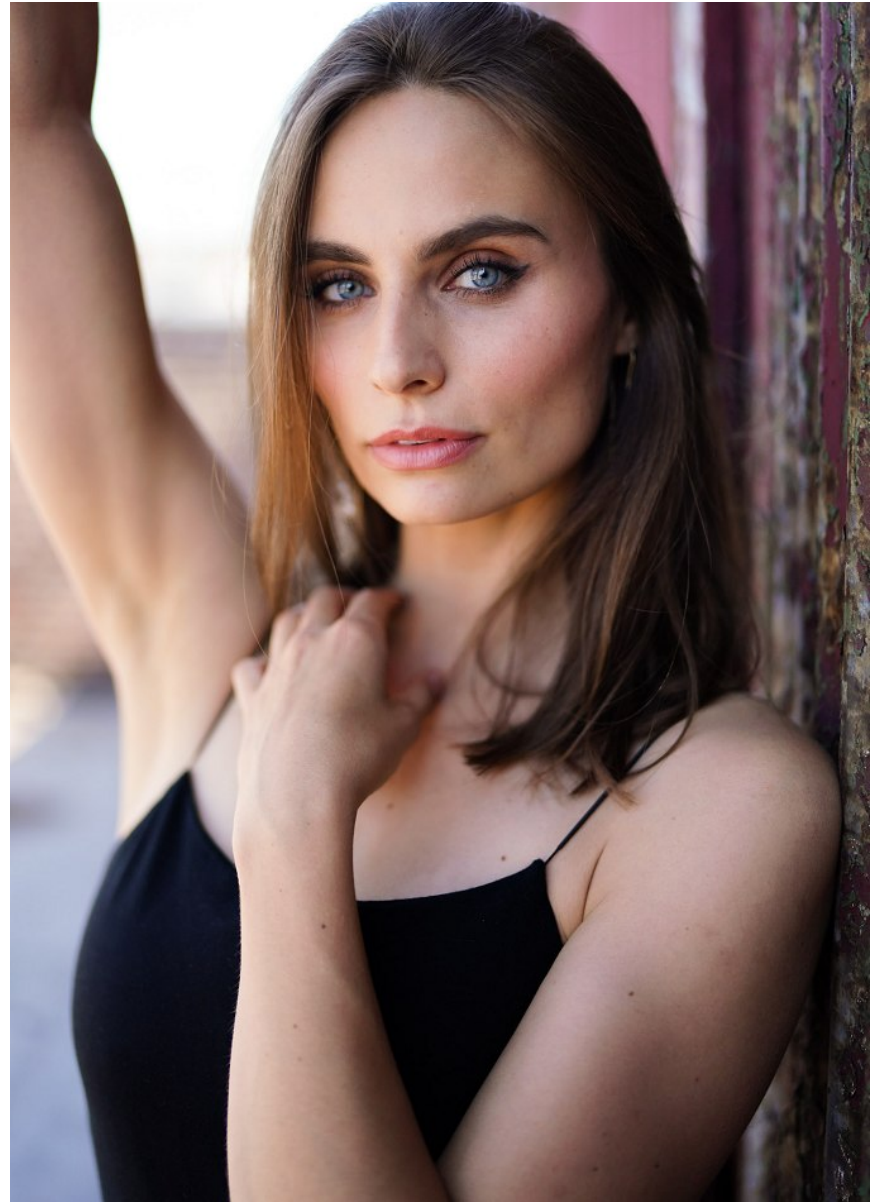

KELSEY WALTERMIRE

Height: 5'6" Bust: 34" D Waist: 26" Hip: 34" Dress: 2 US Shoe: 7.5 US Hair: Brown Eyes: Blue

KELSEY WALTERMIRE

Height: 5'6" Bust: 34" D Waist: 26" Hip: 34" Dress: 2 US Shoe: 7.5 US Hair: Brown Eyes: Blue