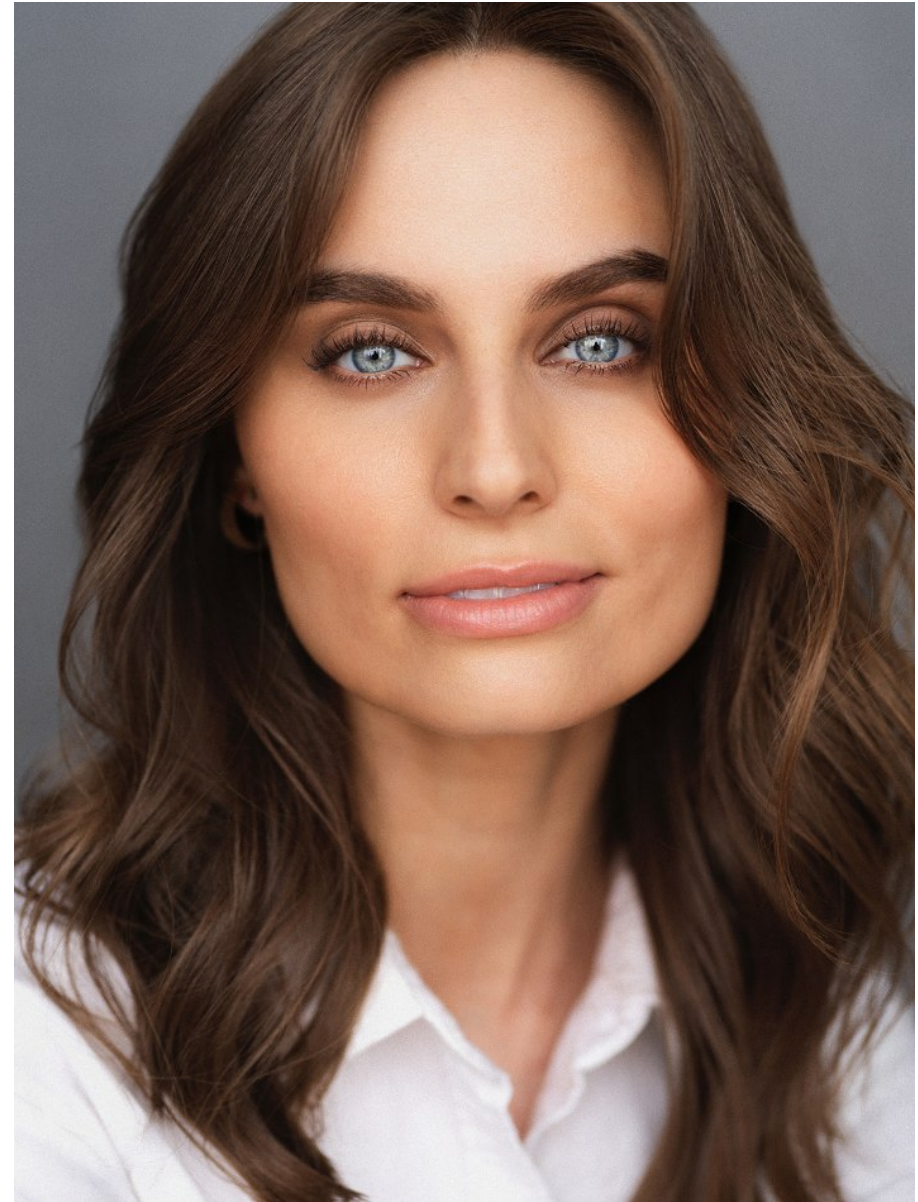

KELSEY WALTERMIRE

Height: 5'6" Bust: 34" D Waist: 26" Hip: 34" Dress: 2 US Shoe: 7.5 US Hair: Brown Eyes: Blue