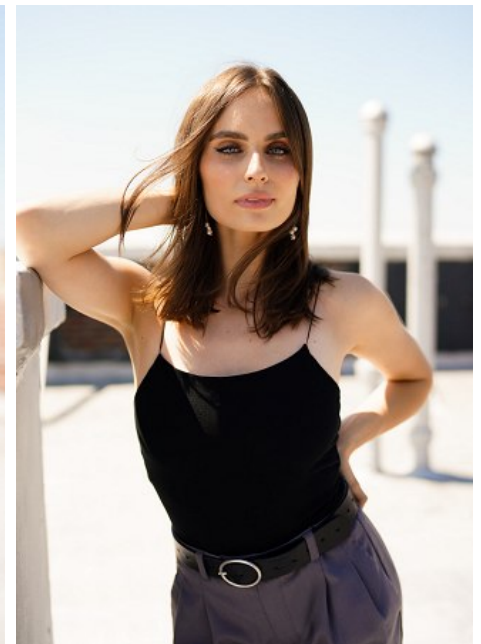

KELSEY WALTERMIRE

Height: 5'6" Bust: 34" D Waist: 26" Hip: 34" Dress: 2 US Shoe: 7.5 US
Hair: Brown Eyes: Blue

b B E L L A G E N C Y
MODEL & TALENT

Bella Agency New York City 270 Lafayette Street / Suite 802, New York, NY 10012
T: 212.965.9200 Email: info@bellany.com