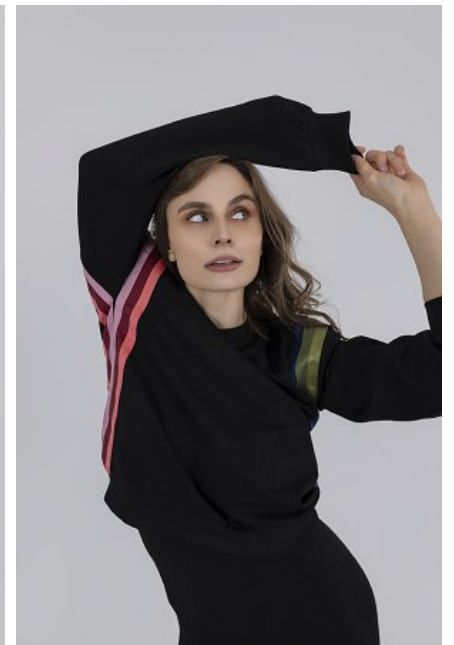

KELSEY WALTERMIRE

Height: 5'6" Bust: 34" D Waist: 26" Hip: 34" Dress: 2 US Shoe: 7.5 US
Hair: Brown Eyes: Blue

b B E L L A G E N C Y
MODEL & TALENT

Bella Agency New York City 270 Lafayette Street / Suite 802, New York, NY 10012
T: 212.965.9200 Email: info@bellany.com