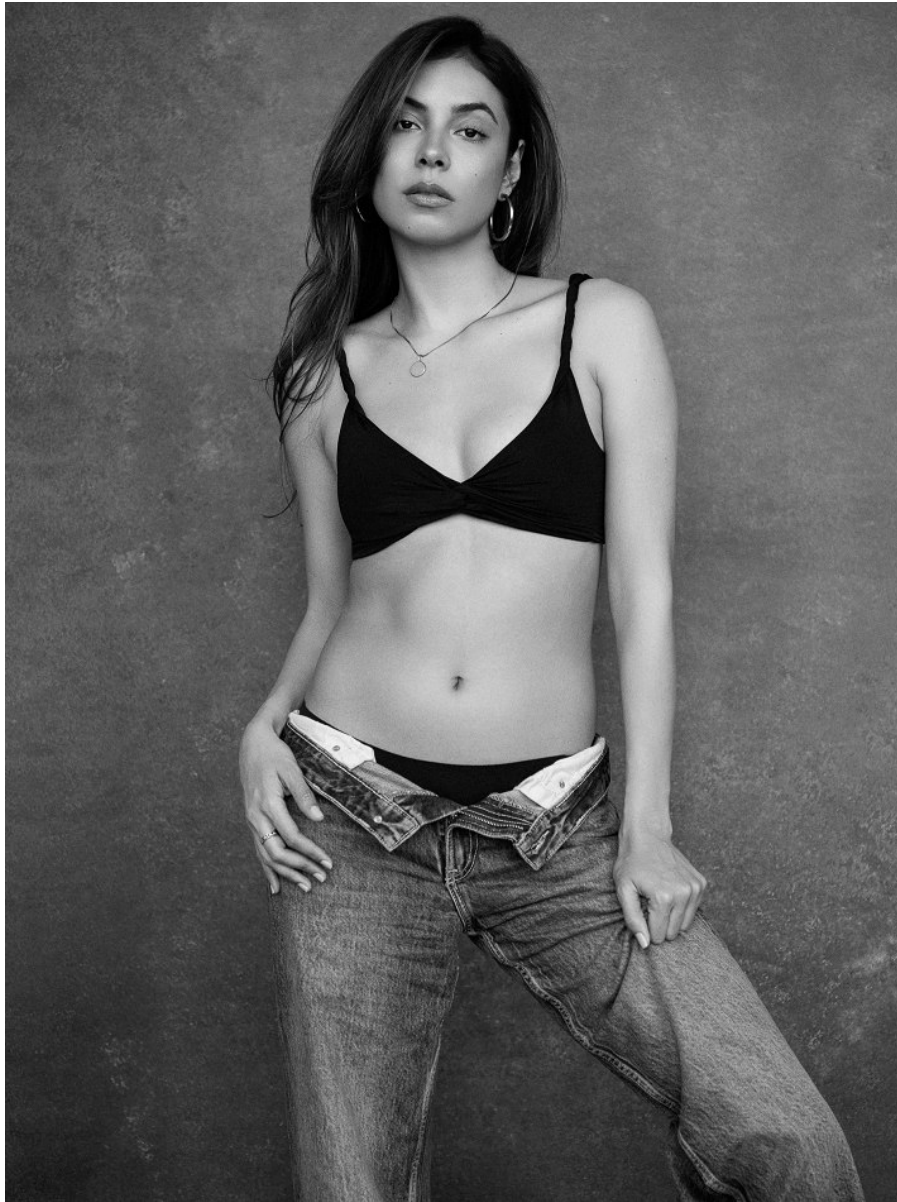

NANCY MOELLER

NANCY MOELLER

Height: 5'9" Bust: 34" B Waist: 27" Hip: 37.5" Dress: 4 US Shoe: 8.5 US Hair: Dark Brown Eyes: Dark Brown