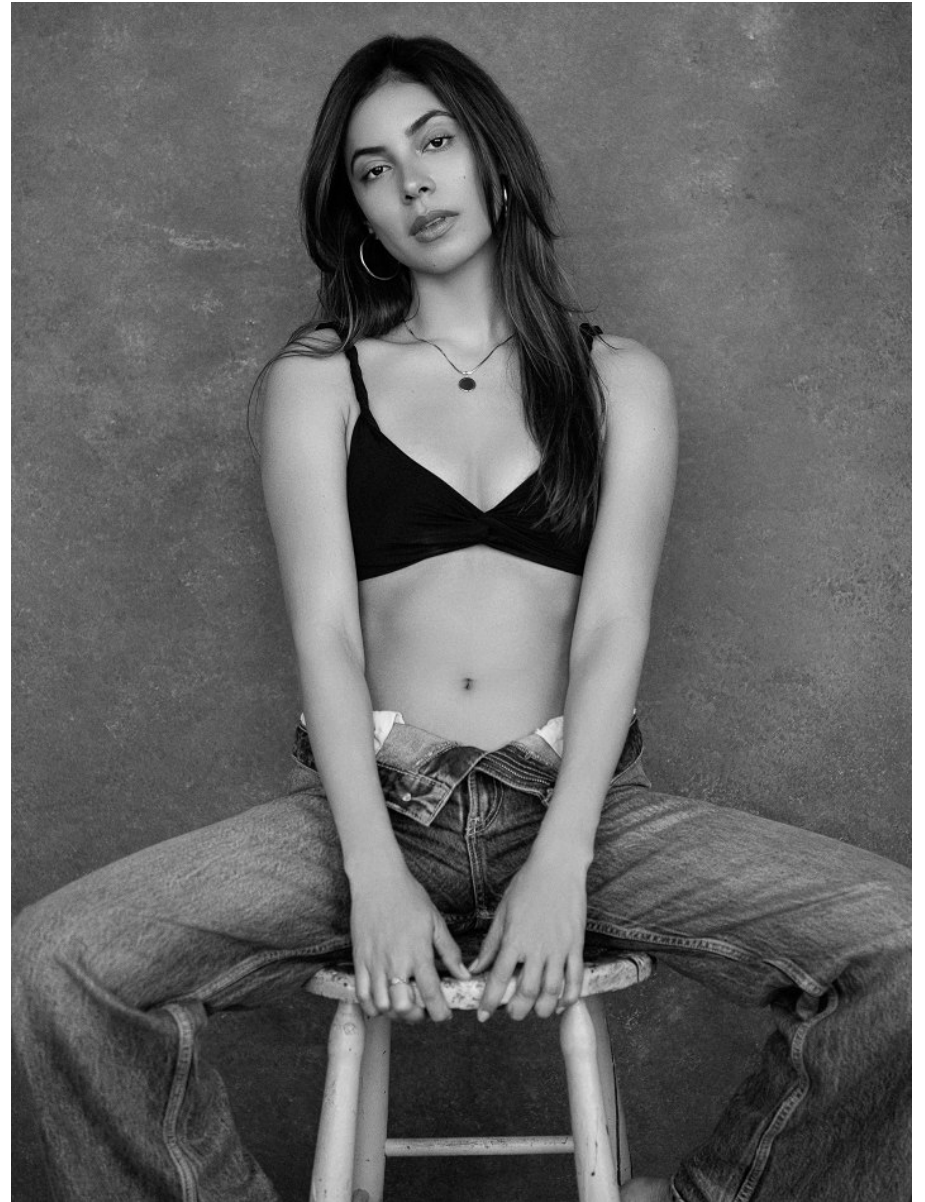

NANCY MOELLER

Height: 5'9" Bust: 34" B Waist: 27" Hip: 37.5" Dress: 4 US Shoe: 8.5 US Hair: Dark Brown Eyes: Dark Brown