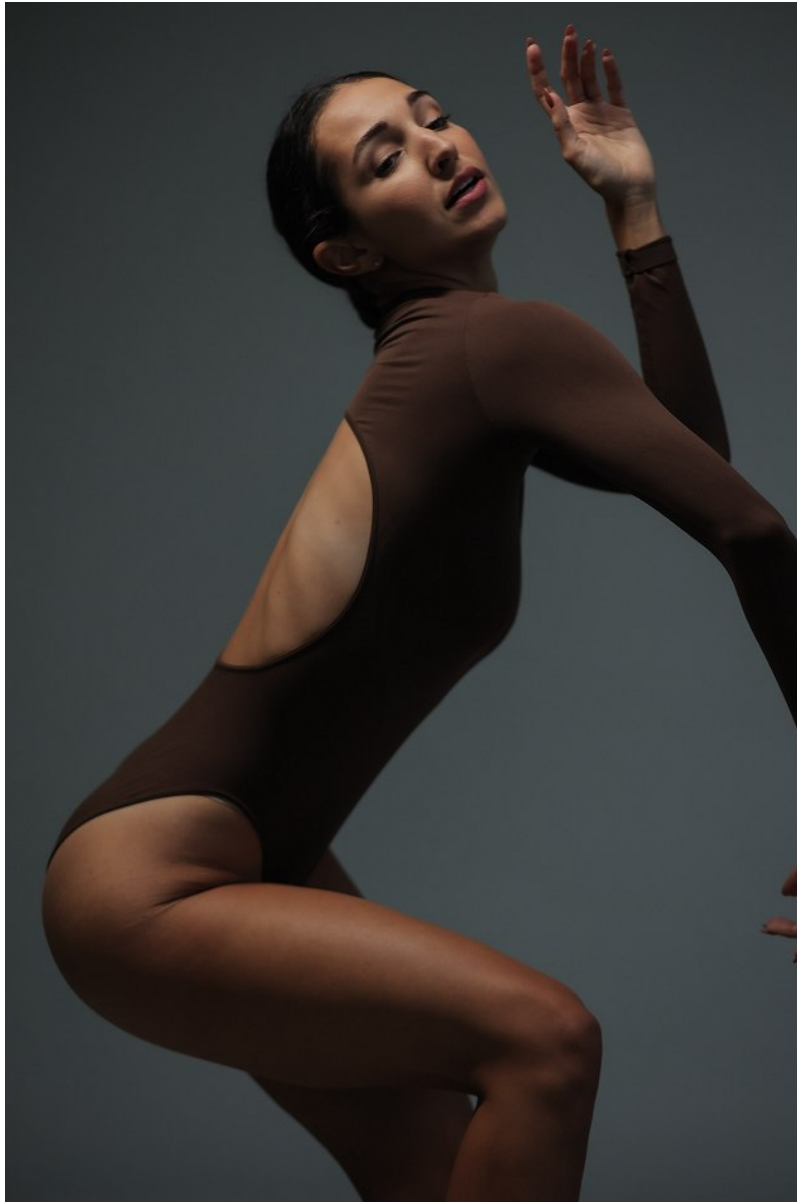

SARAH GOLD

Height: 5'7.5" Bust: 32" D Waist: 24" Hip: 35.5" Dress: 0-2 US Shoe: 6.5 US Hair: Brown Eyes: Brown

SARAH GOLD

Height: 5'7.5" Bust: 32" D Waist: 24" Hip: 35.5" Dress: 0-2 US Shoe: 6.5 US Hair: Brown Eyes: Brown