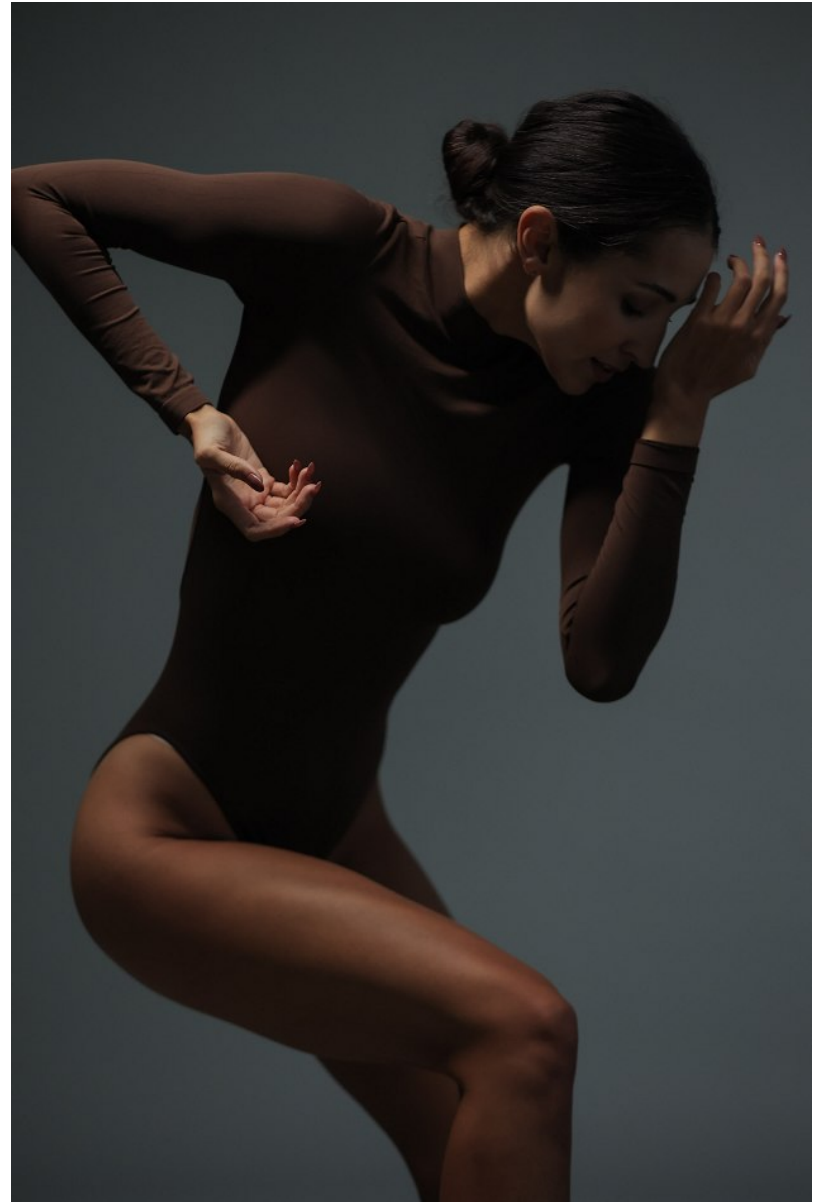

SARAH GOLD

Height: 5'7.5" Bust: 32" D Waist: 24" Hip: 35.5" Dress: 0-2 US Shoe: 6.5 US Hair: Brown Eyes: Brown

SARAH GOLD

Height: 5'7.5" Bust: 32" D Waist: 24" Hip: 35.5" Dress: 0-2 US Shoe: 6.5 US Hair: Brown Eyes: Brown