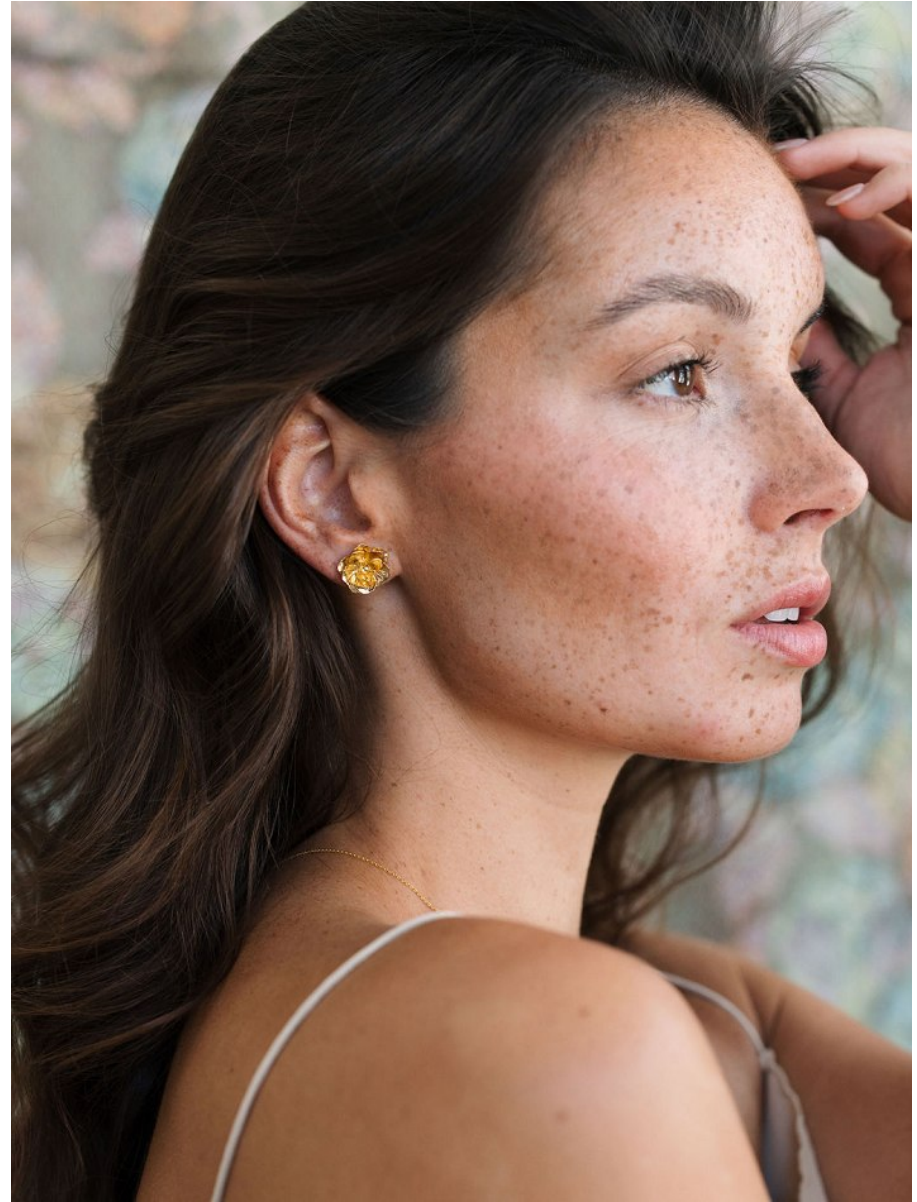

LILLIAN CONNELL

Height: 5'5" Bust: 30" C Waist: 24.5" Hip: 35" Dress: 0-2 US Shoe: 7.5 US Hair: Dark Brown Eyes: Brown