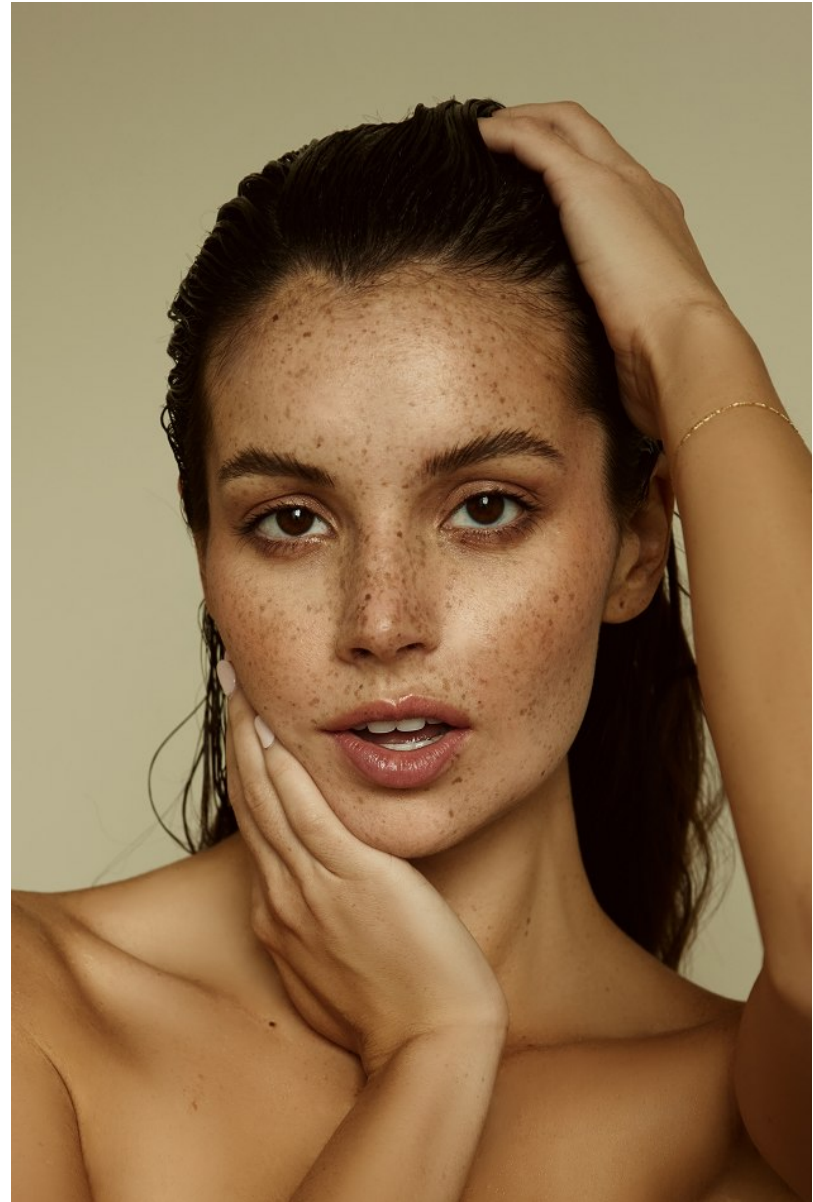

LILLIAN CONNELL

Height: 5'5" Bust: 30" C Waist: 24.5" Hip: 35" Dress: 0-2 US Shoe: 7.5 US Hair: Dark Brown Eyes: Brown