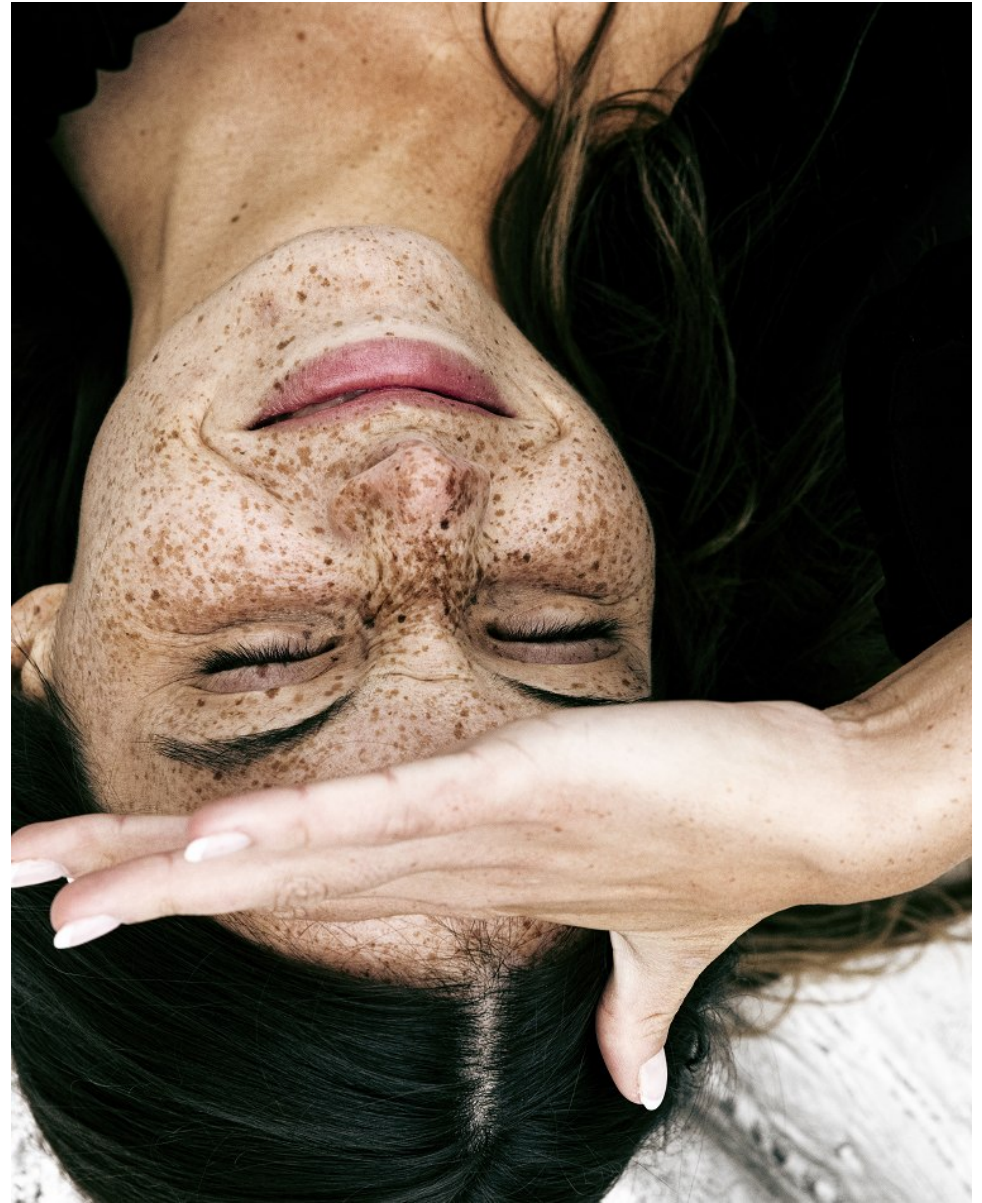

LILLIAN CONNELL

Height: 5'5" Bust: 30" C Waist: 24.5" Hip: 35" Dress: 0-2 US Shoe: 7.5 US Hair: Dark Brown Eyes: Brown