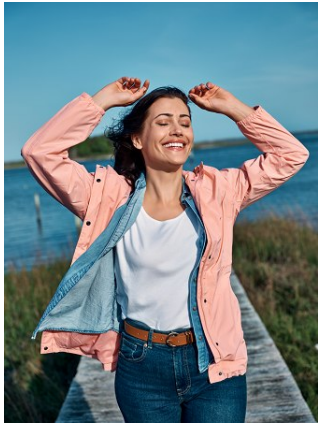

BROOKE QUINN

Height: 5'9" Bust: 34" B Waist: 27" Hip: 39" Dress: 4-6 US Shoe: 10 US Hair: Brunette Eyes: Blue/Green

BARSTOOL SPORTS PRESENTS

WHO IS THE BAD GUY AMONG YOU?

Find them before time runs out in this quick, chaotic party game of bluffing, finger-pointing and outrageous lies.

ARE YOU READY TO EMBRACE DEBATE?

**BOOST WITH
LIGHT FOR
FASTER
WHITENING***

Whitening light
weakens stains

*vs. Crest 3DWhitestrips alone