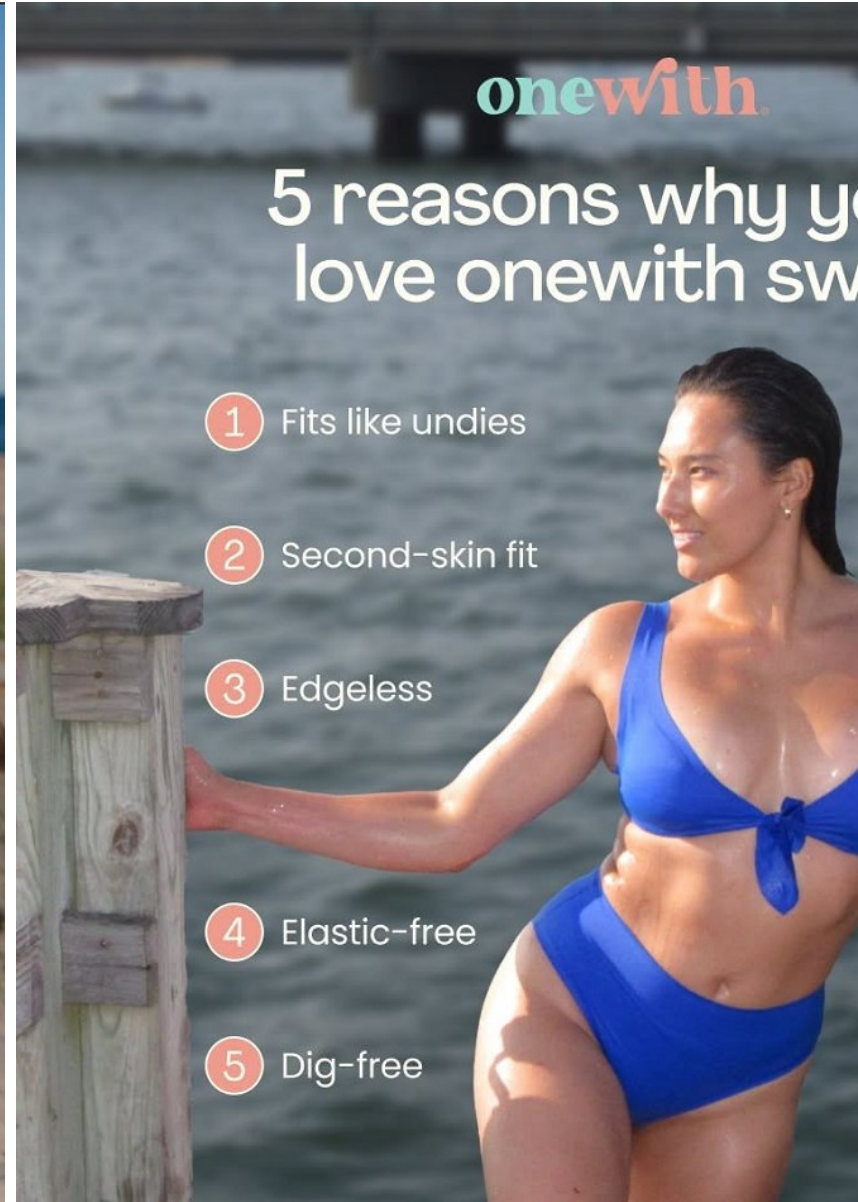

MAE

Height: 5'6" Bust: 34" B Waist: 28" Hip: 38" Dress: 4-6 US Shoe: 7 US Hair: Dark Brown Eyes: Brown

MAE

Height: 5'6" Bust: 34" B Waist: 28" Hip: 38" Dress: 4-6 US Shoe: 7 US Hair: Dark Brown Eyes: Brown

MAE

Height: 5'6" Bust: 34" B Waist: 28" Hip: 38" Dress: 4-6 US Shoe: 7 US Hair: Dark Brown Eyes: Brown

AS FLATTERING AS
NO-SHOW UNDIES.

onewith.

5 reasons why you
love onewith swimwear

- 1 Fits like undies
- 2 Second-skin fit
- 3 Edgeless
- 4 Elastic-free
- 5 Dig-free