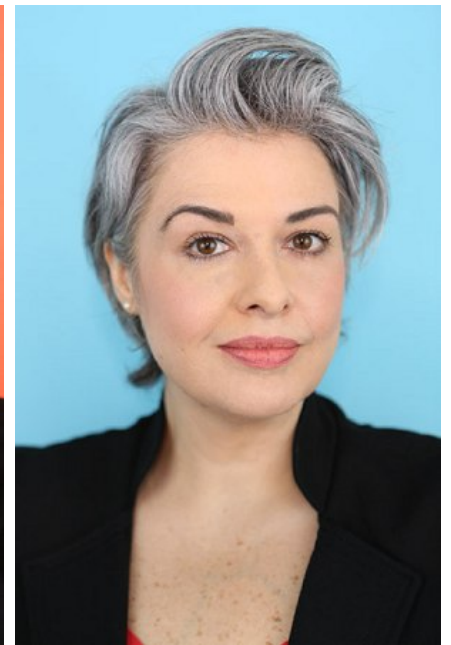

LISA HICKMAN

Bust: 32" D Waist: 32" Hip: 42" Dress: 10-12 US Shoe: 8.5 US Hair: Silver
Eyes: Hazel

b B E L L A G E N C Y
MODEL & TALENT

Bella Agency New York City 270 Lafayette Street / Suite 802, New York, NY 10012
T: 212.965.9200 Email: info@bellany.com