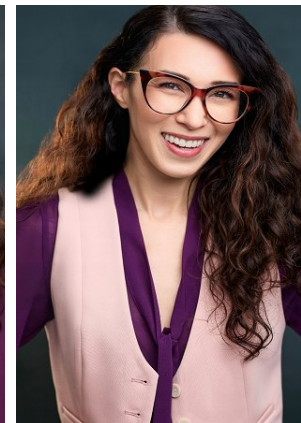

AMY CHAI

Height: 5'6.5" Bust: 30" A Waist: 24" Hip: 35" Dress: 0-2 US Shoe: 7 US Hair: Dark Brown Eyes: Brown

A woman in a grey blazer and white shirt stands in front of a white car. She is holding a smartphone and smiling.

**SiriusXM FOR BUSINESS**

► Visit Booth 3961 to learn more about Dealership Beats.

A small black device with a screen, labeled "SIRIUS GRACE PLAYER".

A Dress as Elegant as **Sakura**

Sakura Starlings Twirl Dress

A woman in a teal dress with a white floral pattern and a bird design, standing on a paved path.

DEEP POCKETS

SIZES UP TO 5XL!