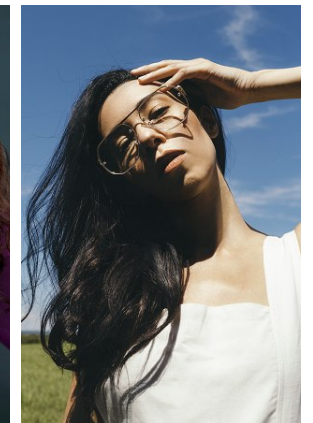

AMY CHAI

Height: 5'6.5" Bust: 30" A Waist: 24" Hip: 35" Dress: 0-2 US Shoe: 7 US Hair: Dark Brown Eyes: Brown

A woman in a grey blazer and white shirt stands in front of a white car. She is holding a smartphone and smiling.

**SiriusXM FOR BUSINESS**

► Visit Booth 3961 to learn more about Dealership Beats.

A small black device with a screen, labeled "SIRIUS GRACE PLAYER".

A Dress as Elegant as **Sakura**

Sakura Starlings Twirl Dress

A woman in a teal dress with a white floral pattern and a bird design, standing on a paved path.

DEEP POCKETS

SIZES UP TO 5XL!