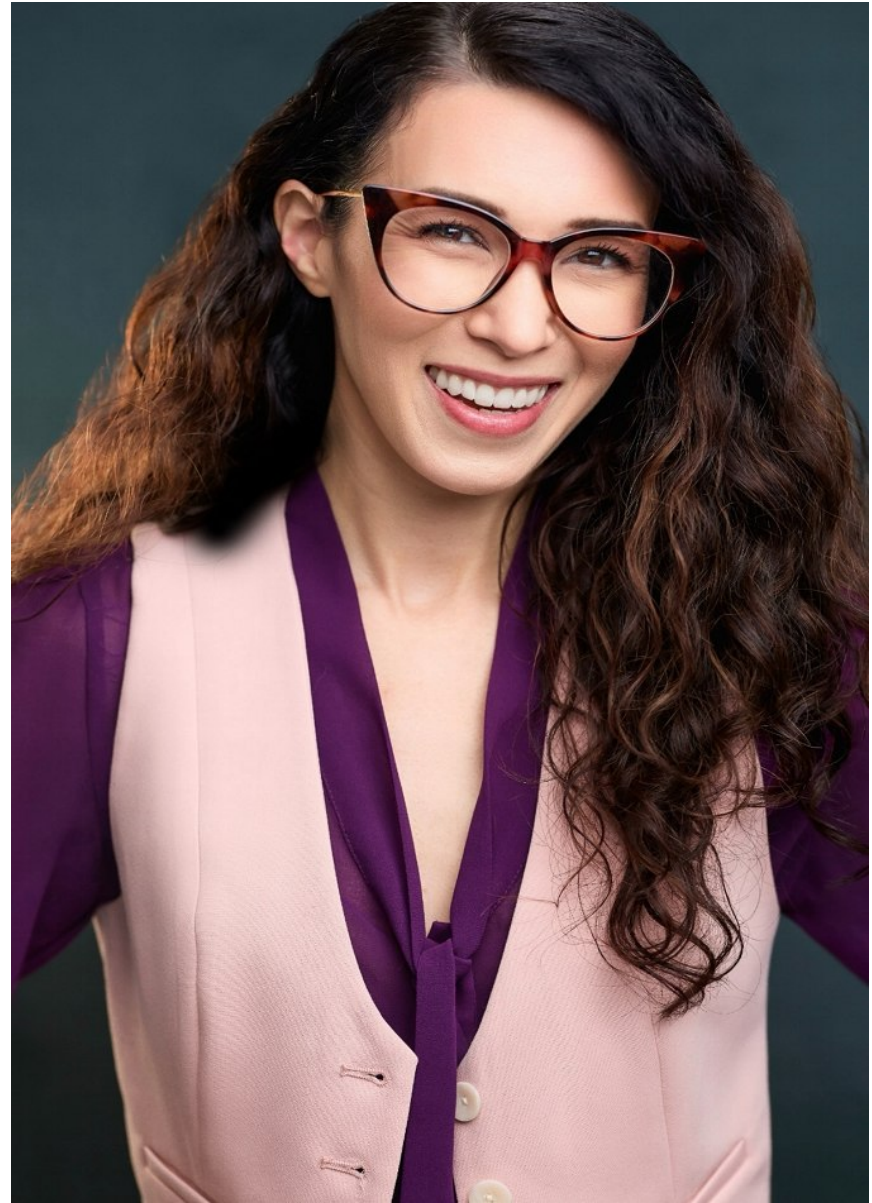

Height: 5'6.5" Bust: 30" A Waist: 24" Hip: 35" Dress: 0-2 US Shoe: 7 US Hair: Dark Brown Eyes: Brown