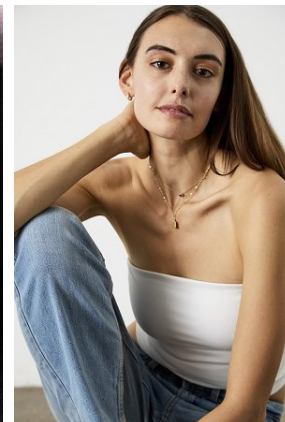

MAXINE HOOVER

Height: 5'11" Bust: 34" C Waist: 25.5" Hip: 37" Dress: 4 US Shoe: 10.5 US Hair: Brown Eyes: Brown

NEW!

THE LUXE LOUNGER LITE

Available in Unisex & Cropped.

[SHOP NOW](#)