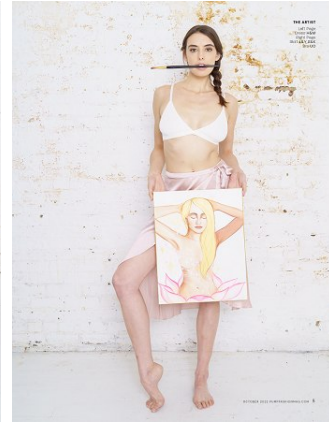

MAXINE HOOVER

Height: 5'11" Bust: 34" C Waist: 25.5" Dress: 4 US Shoe: 10.5 US Hair: Brown Eyes: Brown

111 | Mafalda Maguire | Instagram.com

Photographer: ERIC WALK PHOTOGRAPHY