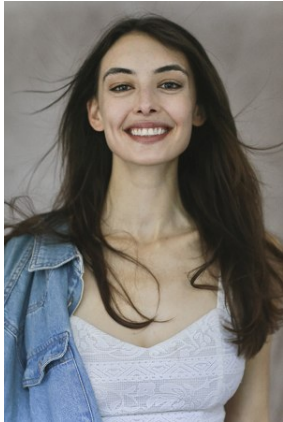

MAXINE HOOVER

Height: 5'11" Bust: 34" C Waist: 25.5" Hip: 37" Dress: 4 US Shoe: 10.5 US Hair: Brown Eyes: Brown

NEW!

THE LUXE LOUNGER LITE

Available in Unisex & Cropped.

[SHOP NOW](#)