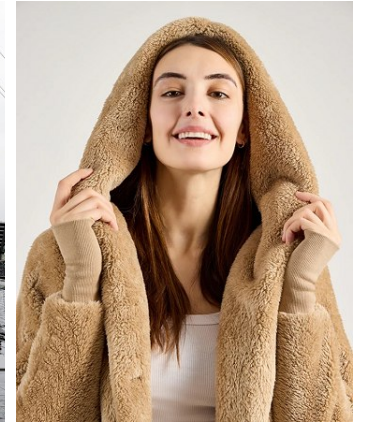

MAXINE HOOVER

Height: 5'11" Bust: 34" C Waist: 25.5" Hip: 37" Dress: 4 US Shoe: 10.5 US Hair: Brown Eyes: Brown

NEW!

THE LUXE LOUNGER LITE

Available in Unisex & Cropped.

[SHOP NOW](#)