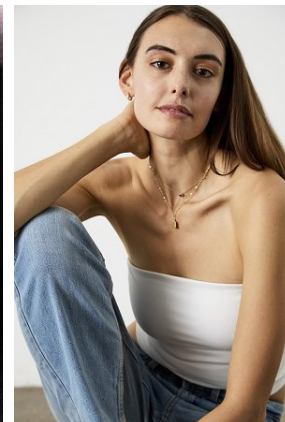

MAXINE HOOVER

Height: 5'11" Bust: 34" C Waist: 25" Hip: 37" Dress: 4 US Shoe: 10.5 US Hair: Brown Eyes: Brown

NEW!

THE LUXE LOUNGER LITE

Available in Unisex & Cropped.

[SHOP NOW](#)