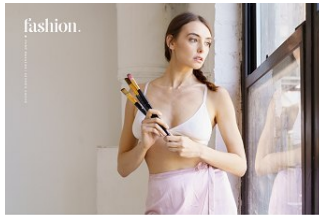

MAXINE HOOVER

Height: 5'11" Bust: 34" C Waist: 25.5" Dress: 4 US Shoe: 10.5 US Hair: Brown Eyes: Brown

111 | Mafalda Maguire | Instagram.com

Photographer: ERIC WALK PHOTOGRAPHY