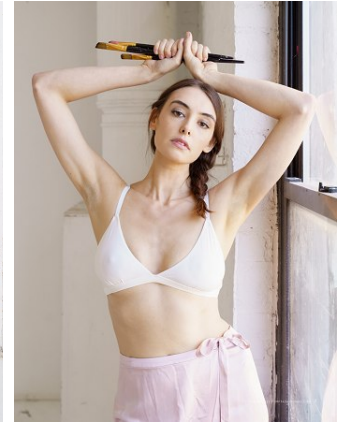

MAXINE HOOVER

Height: 5'11" Bust: 34" C Waist: 25.5" Dress: 4 US Shoe: 10.5 US Hair: Brown Eyes: Brown

111 | Mafalda Maguire | Instagram.com

Photographer: ERIC WALK PHOTOGRAPHY