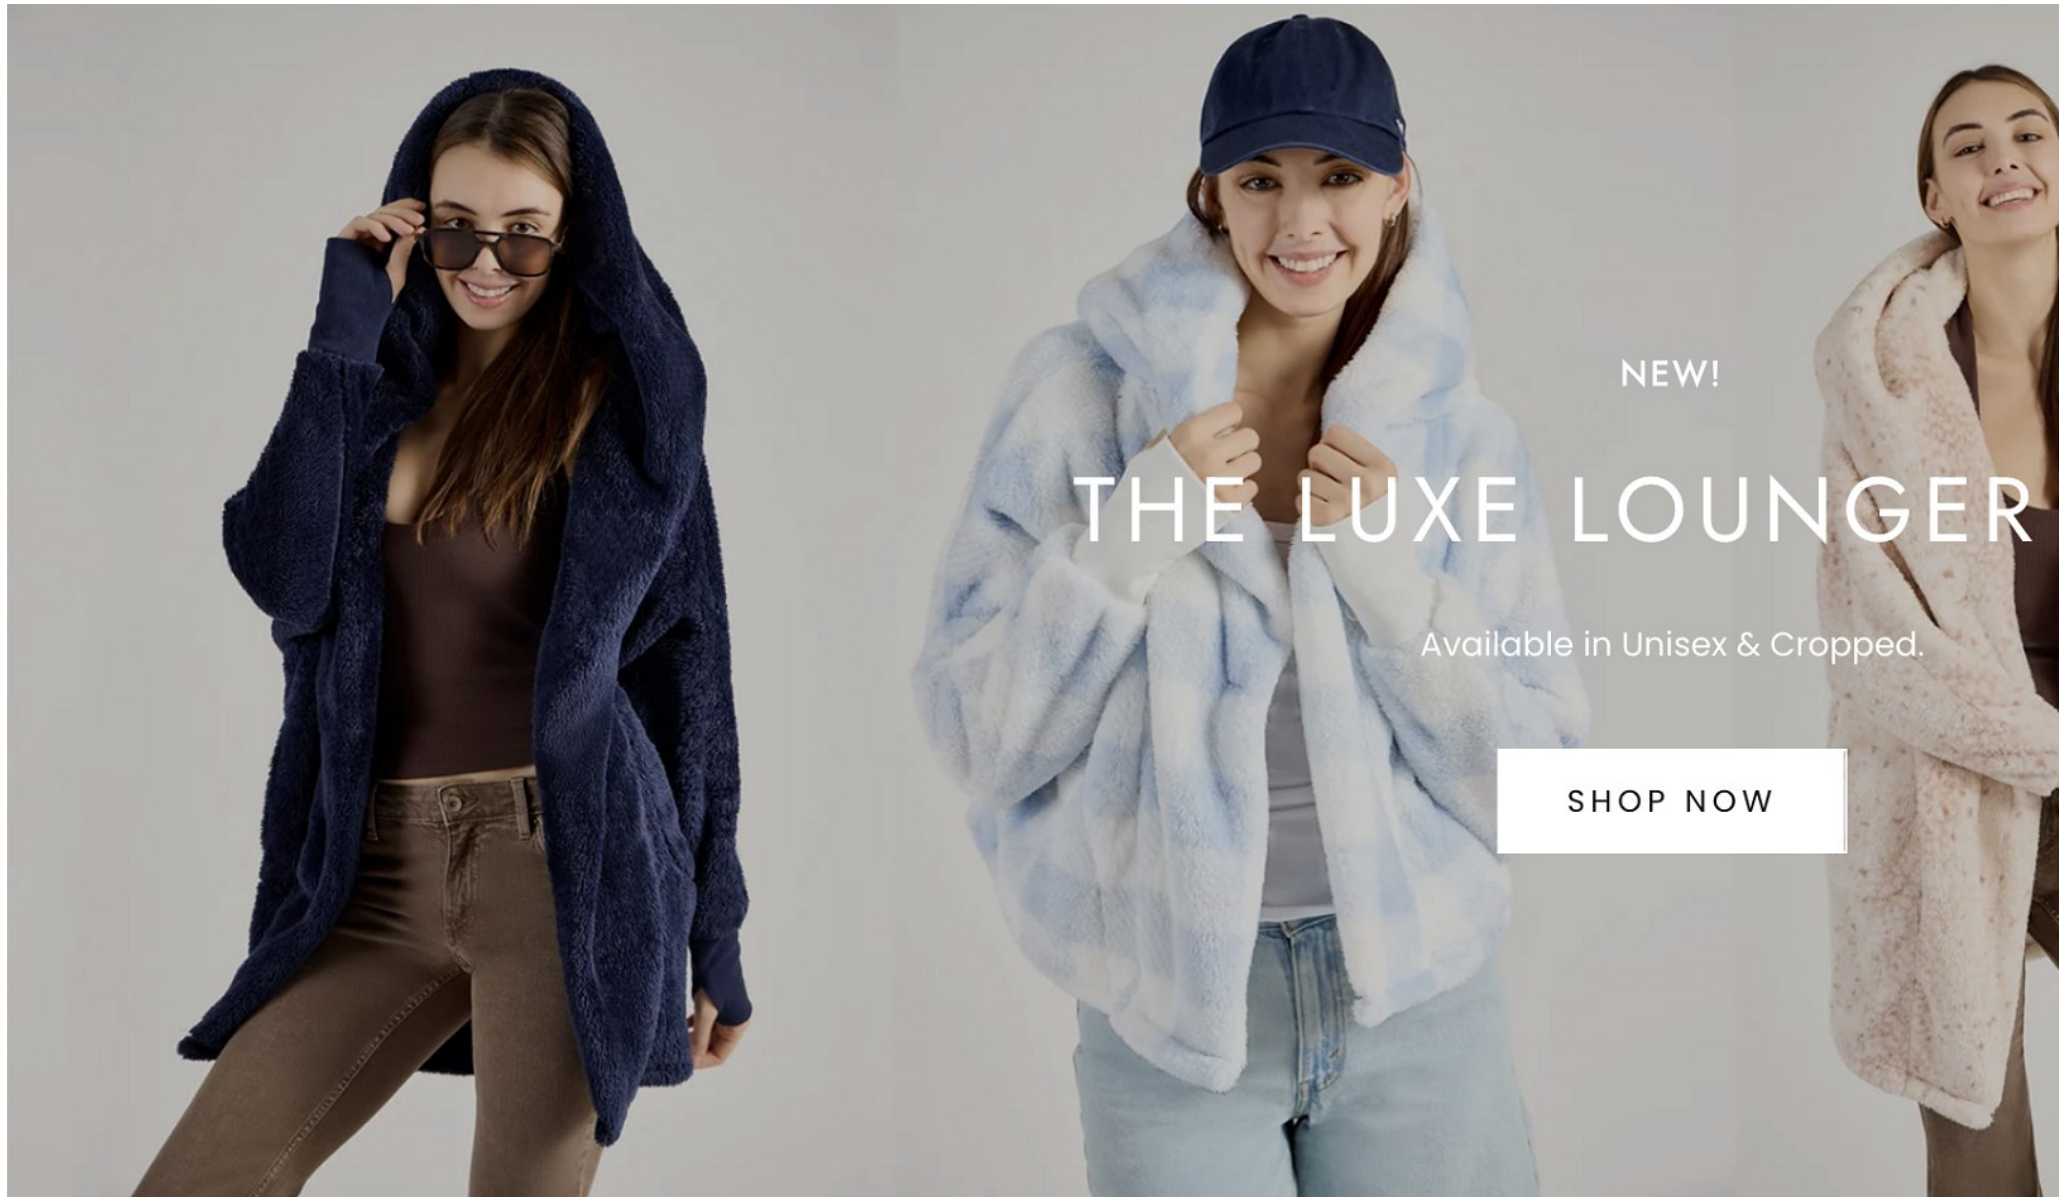

NEW!

THE LUXE LOUNGER

Available in Unisex & Cropped.

SHOP NOW

MAXINE HOOVER

Height: 5'11" Bust: 34" C Waist: 25" Hip: 37" Dress: 4 US Shoe: 10.5 US Hair: Brown

MAXINE HOOVER

Height: 5'11" Bust: 34" C Waist: 25" Hip: 37" Dress: 4 US Shoe: 10.5 US Hair: Brown Eyes: Brown