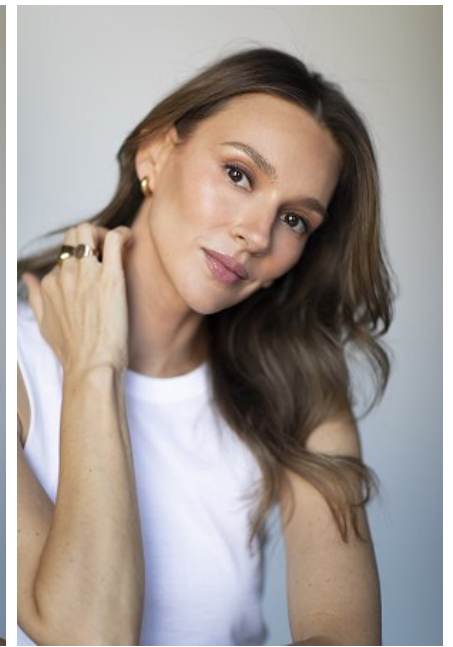

SOFIA ADAMSON

Height: 5'10" Bust: 34" C Waist: 25" Hip: 35" Dress: 4 US Shoe: 10 US
Hair: Brown Eyes: Brown

 B E L L A G E N C Y
MODEL & TALENT

Bella Agency New York City 270 Lafayette Street / Suite 802, New York, NY 10012
T: 212.965.9200 Email: info@bellany.com