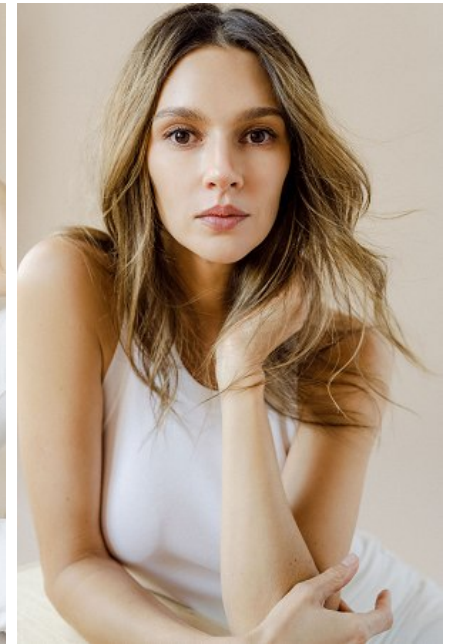

SOFIA ADAMSON

Height: 5'10" Bust: 34" C Waist: 25" Hip: 35" Dress: 4 US Shoe: 10 US
Hair: Brown Eyes: Brown

 B E L L A G E N C Y
MODEL & TALENT

Bella Agency New York City 270 Lafayette Street / Suite 802, New York, NY 10012
T: 212.965.9200 Email: info@bellany.com