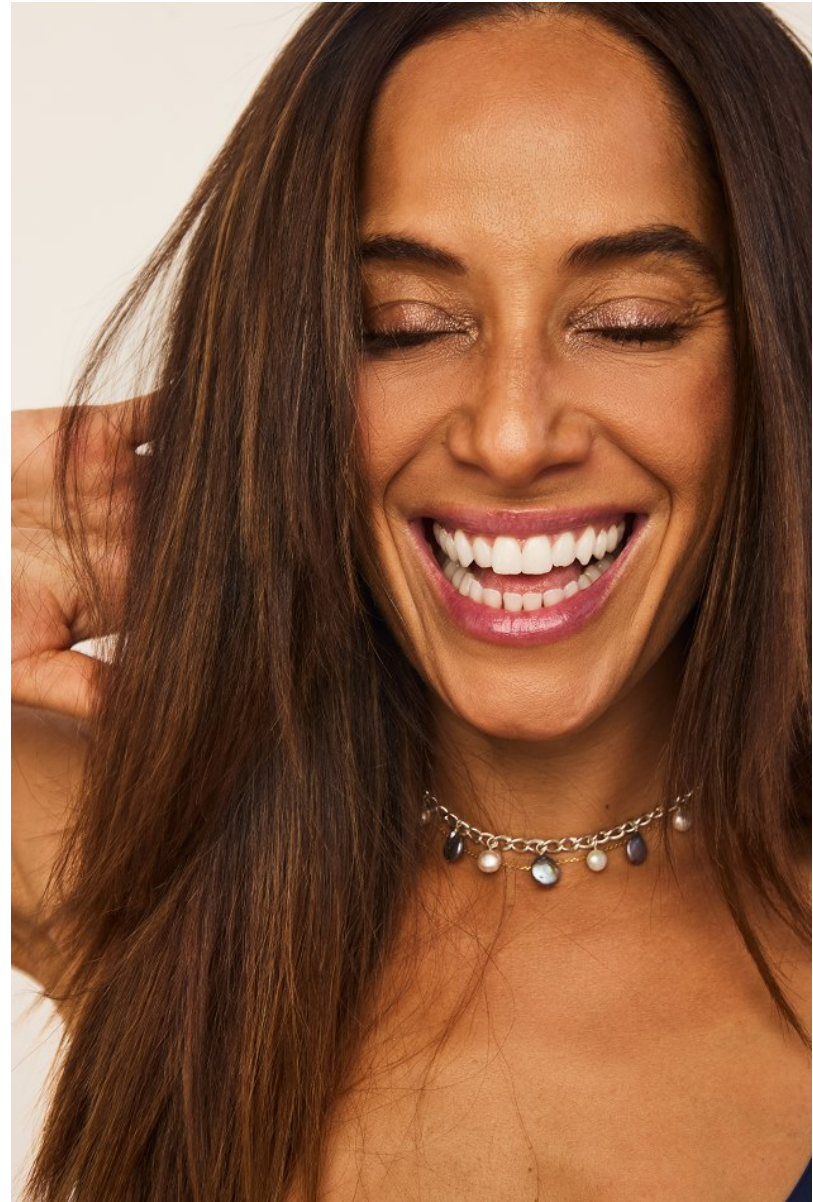

LATICIA LEE

Height: 5'7" Bust: 34" B Waist: 27" Hip: 39" Dress: 2-4 US Shoe: 9 US Hair: Blonde Eyes: Blue

LATICIA LEE

Height: 5'7" Bust: 34" B Waist: 27" Hip: 39" Dress: 2-4 US Shoe: 9 US Hair: Blonde Eyes: Blue