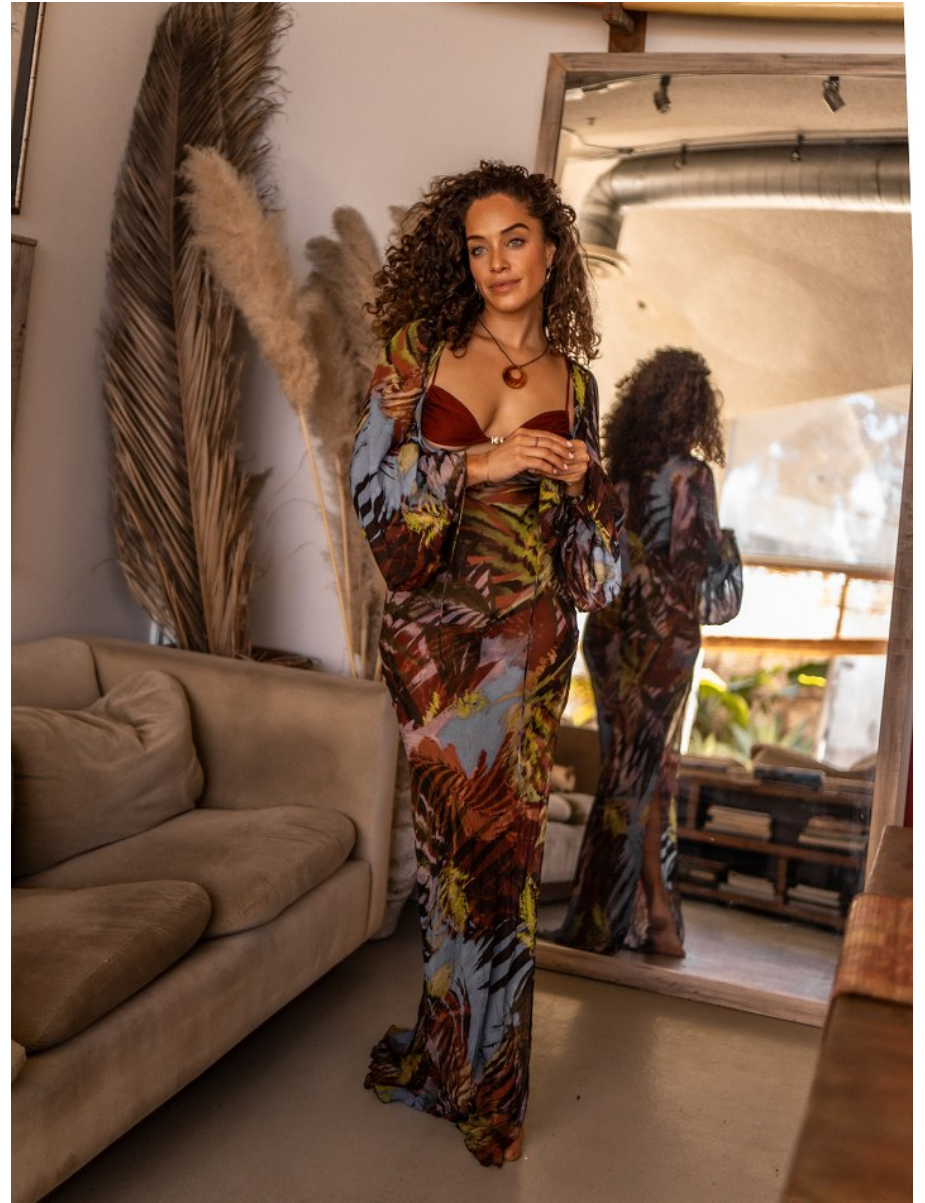

LATICIA LEE

Height: 5'7" Bust: 34" B Waist: 27" Hip: 39" Dress: 2-4 US Shoe: 9 US Hair: Blonde Eyes: Blue