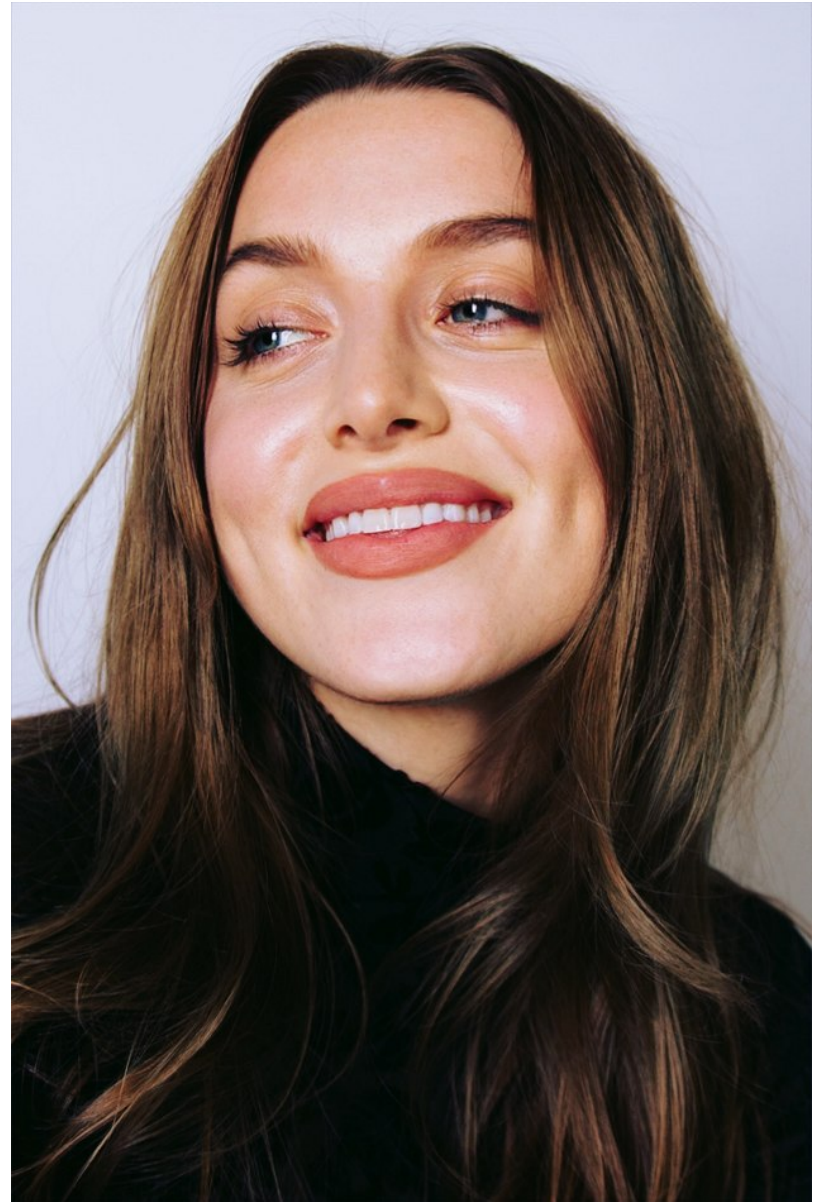

JOELLE WESTWOOD

Height: 5'7" Bust: 34" DDD Waist: 27" Hip: 38" Dress: 4-6 US Shoe: 9 US Hair: Blonde Eyes: Blue

JOELLE WESTWOOD

Height: 5'7" Bust: 34" DDD Waist: 27" Hip: 38" Dress: 4-6 US Shoe: 9 US Hair: Blonde Eyes: Blue