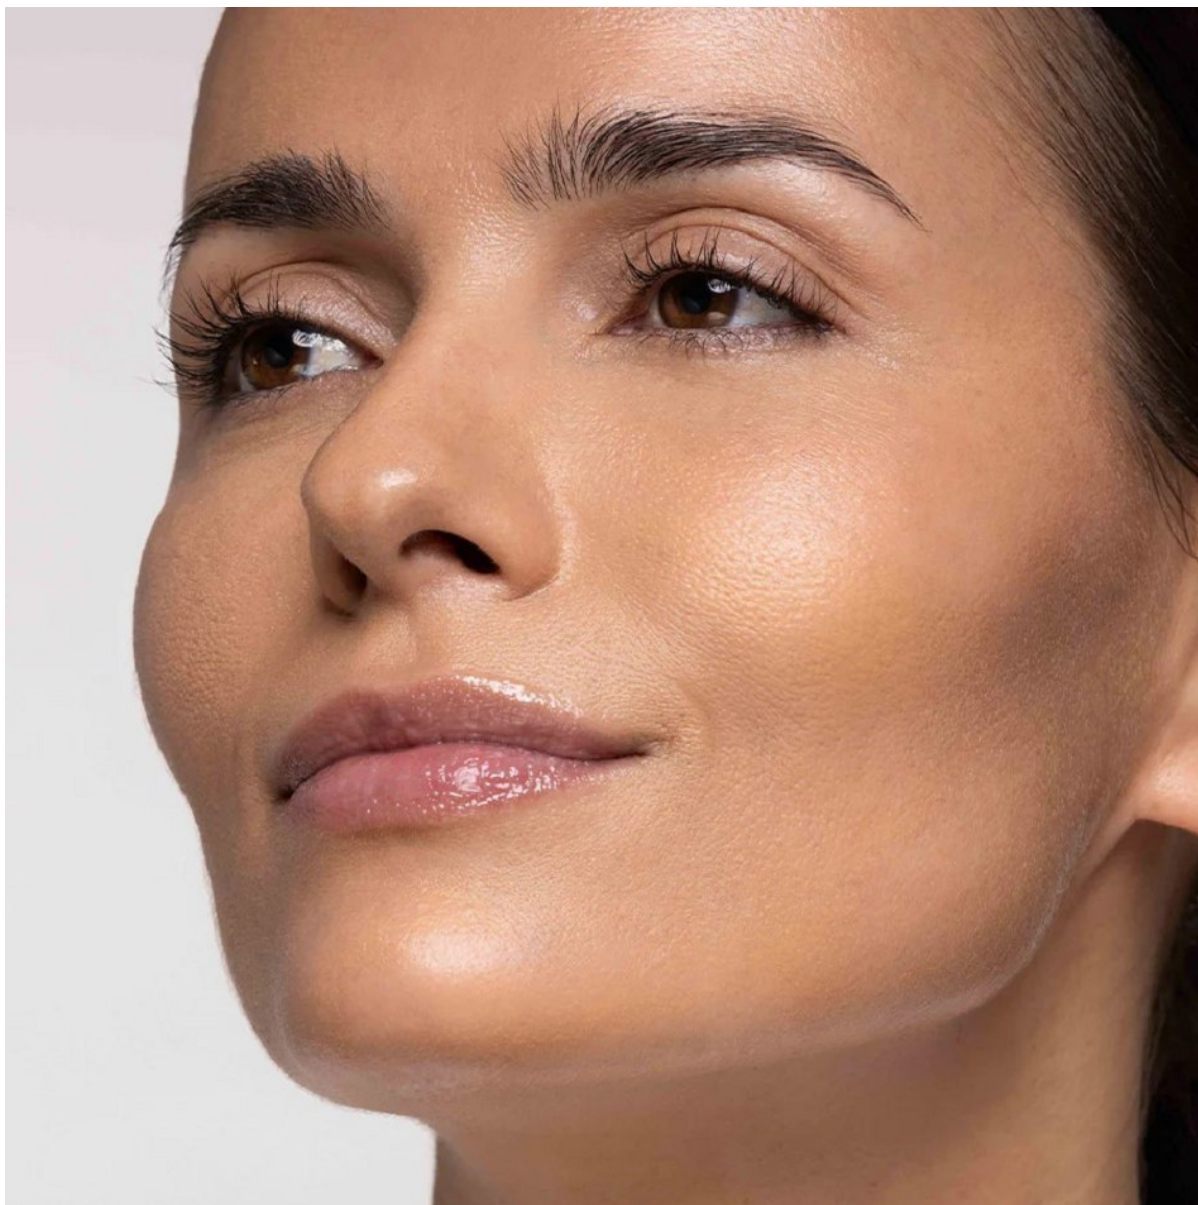

UNRETUSCHIERT VORHER