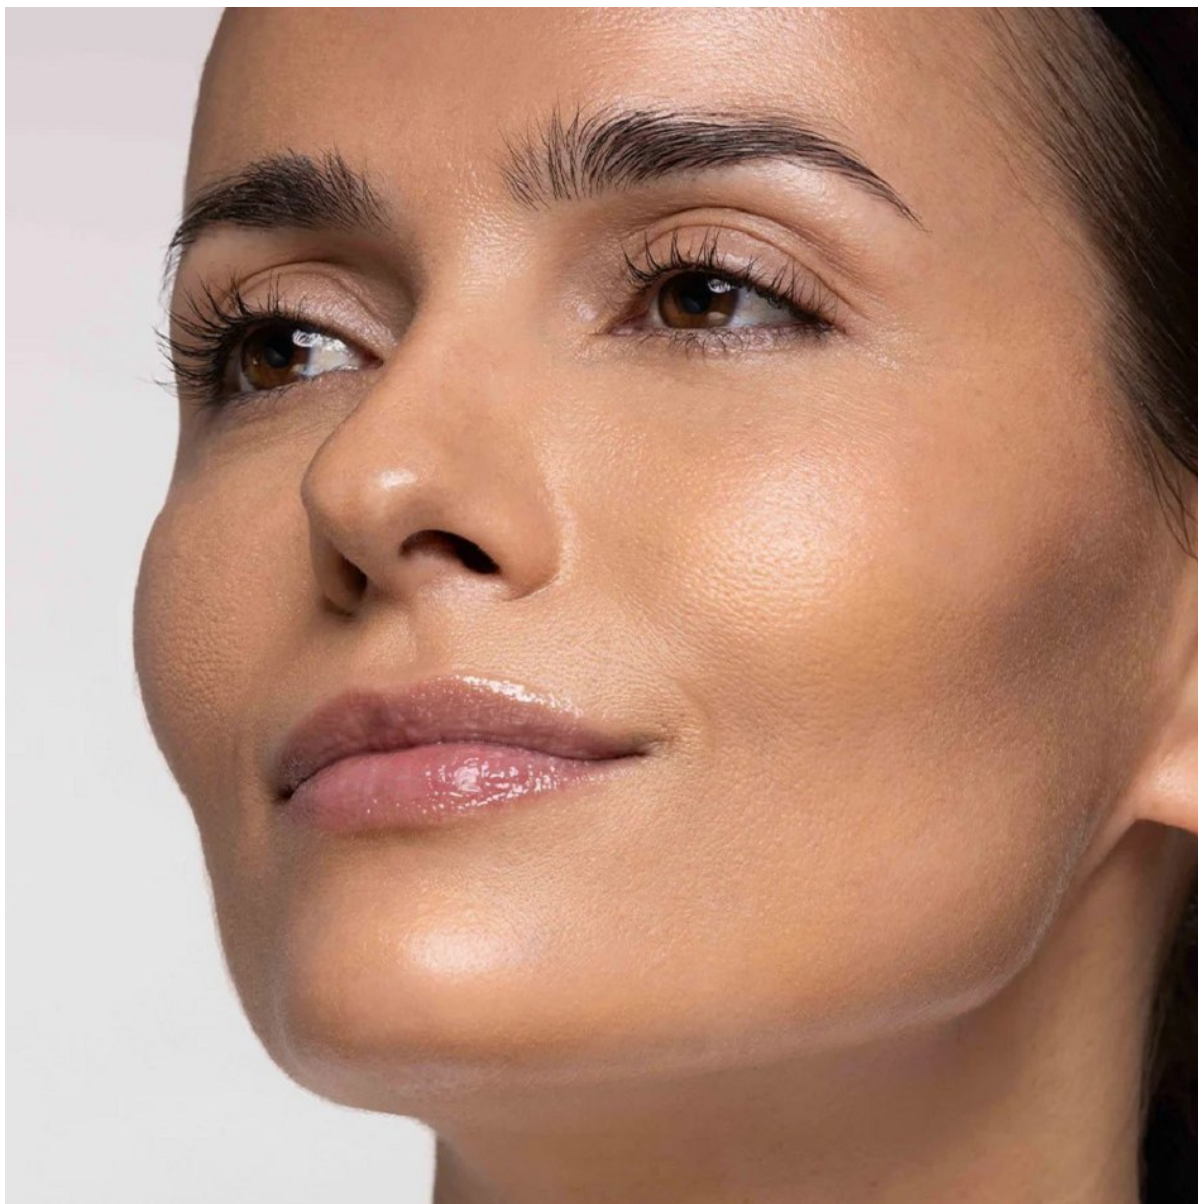

MARTINA CAMAJ