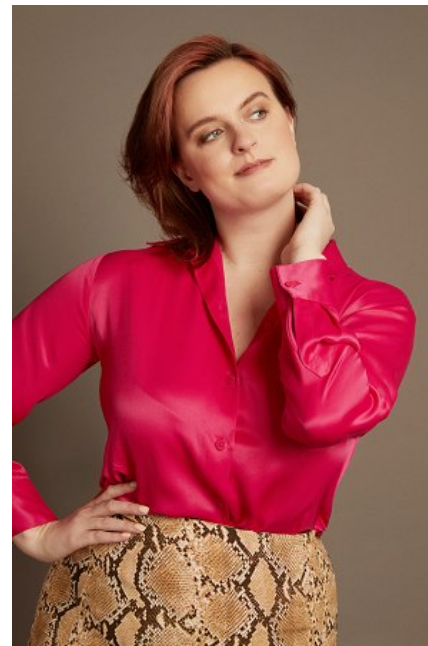

## CAITLIN MCEACHRAN

Height: 5'9" Bust: 36" C Waist: 28.5" Hip: 38.5" Dress: 8-10 US Shoe: 9 US  
Hair: Brown Eyes: Blue

**b** B E L L A G E N C Y  
MODEL & TALENT

Bella Agency New York City 270 Lafayette Street / Suite 802, New York, NY 10012  
T: 212.965.9200 Email: [info@bellany.com](mailto:info@bellany.com)