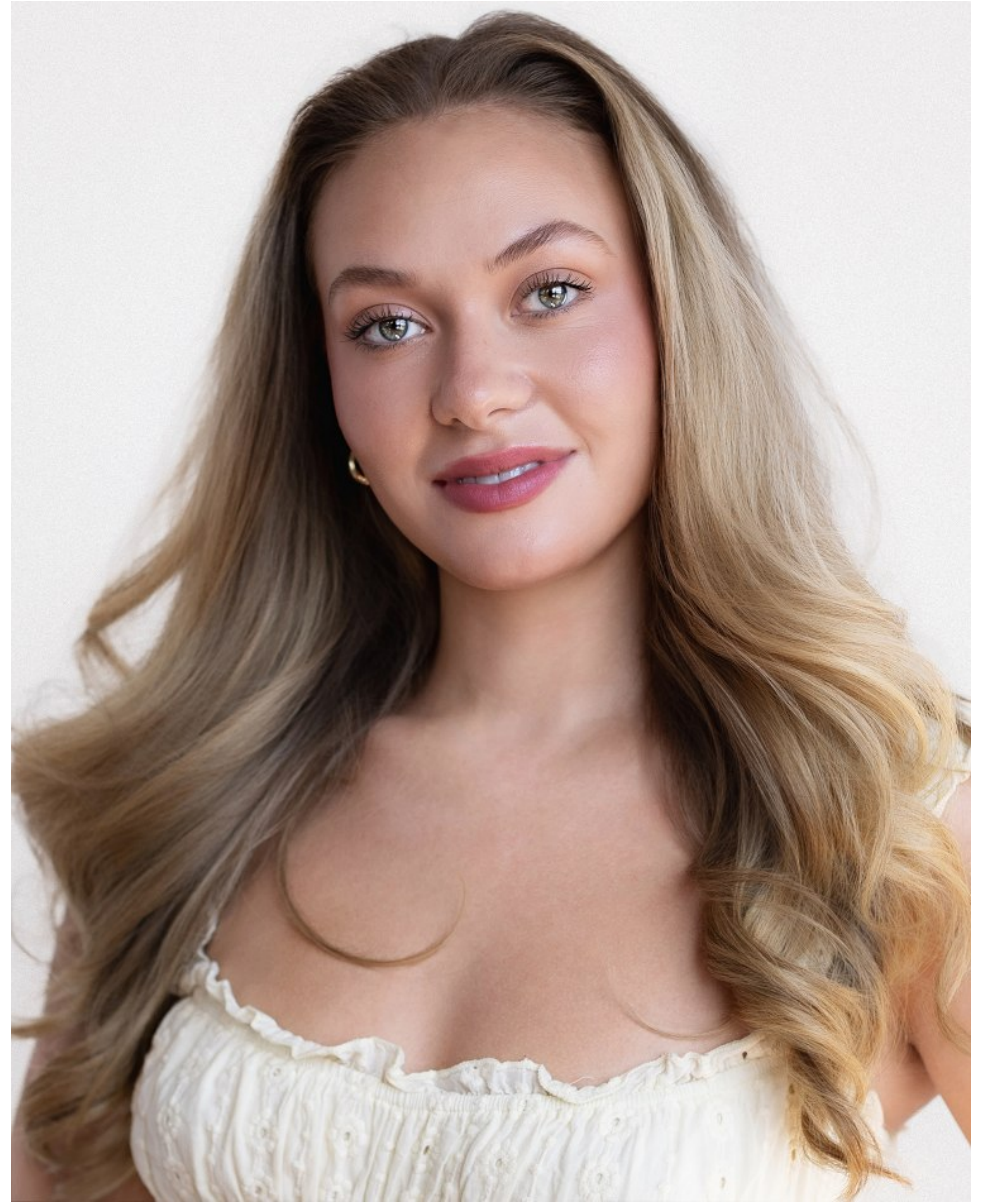

MADDIE LAND

Height: 5'6" Bust: 34" B Waist: 28" Hip: 34" Dress: 4 US Shoe: 7 US Hair: Blonde Eyes: Hazel

MADDIE LAND

Height: 5'6" Bust: 34" B Waist: 28" Hip: 34" Dress: 4 US Shoe: 7 US Hair: Blonde Eyes: Hazel