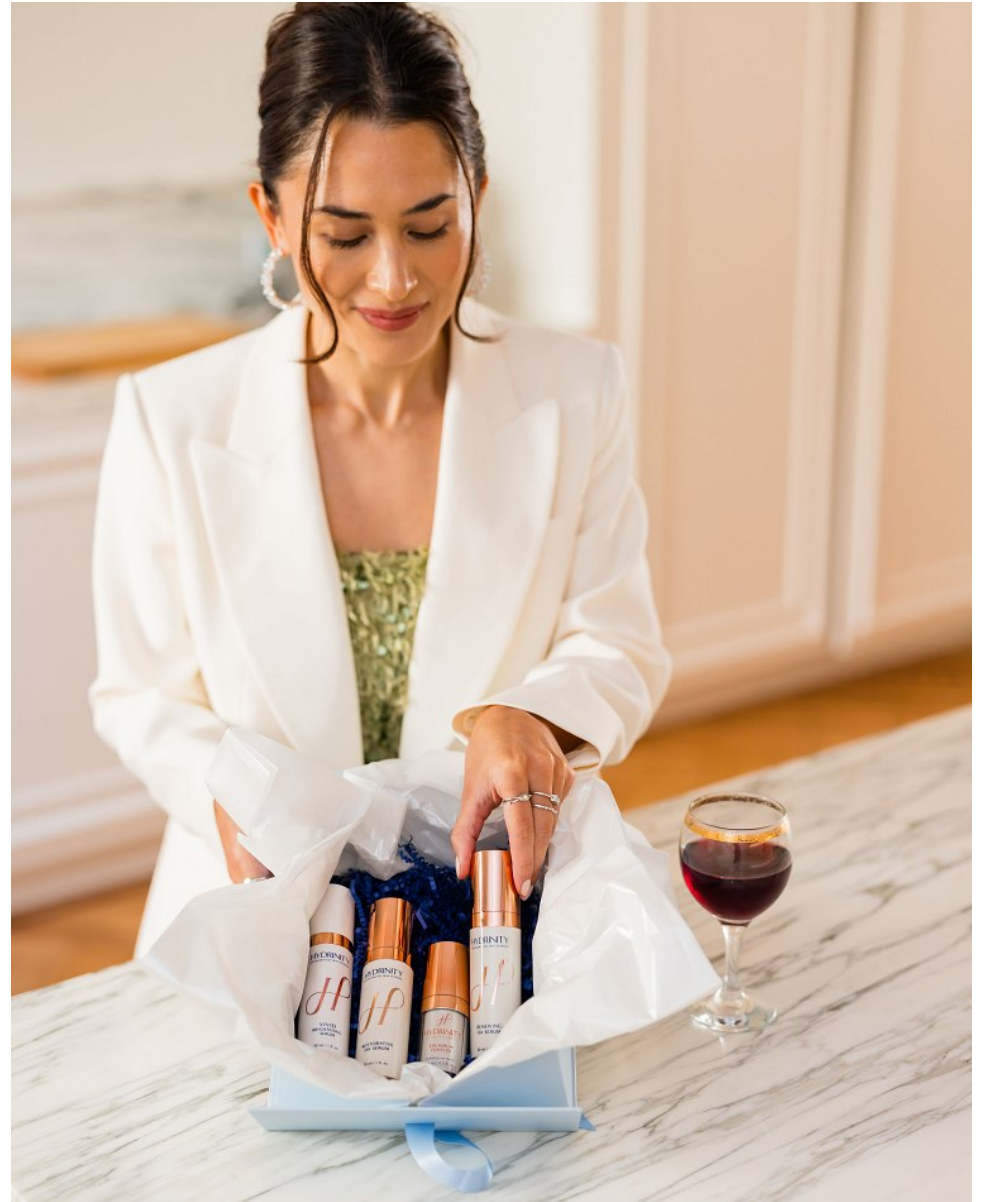

KARINA IKEZOE

Height: 5'4" Bust: 34" B Waist: 26" Hip: 35" Dress: 0-2 US Shoe: 7.5 US Hair: Dark Brown Eyes: Brown