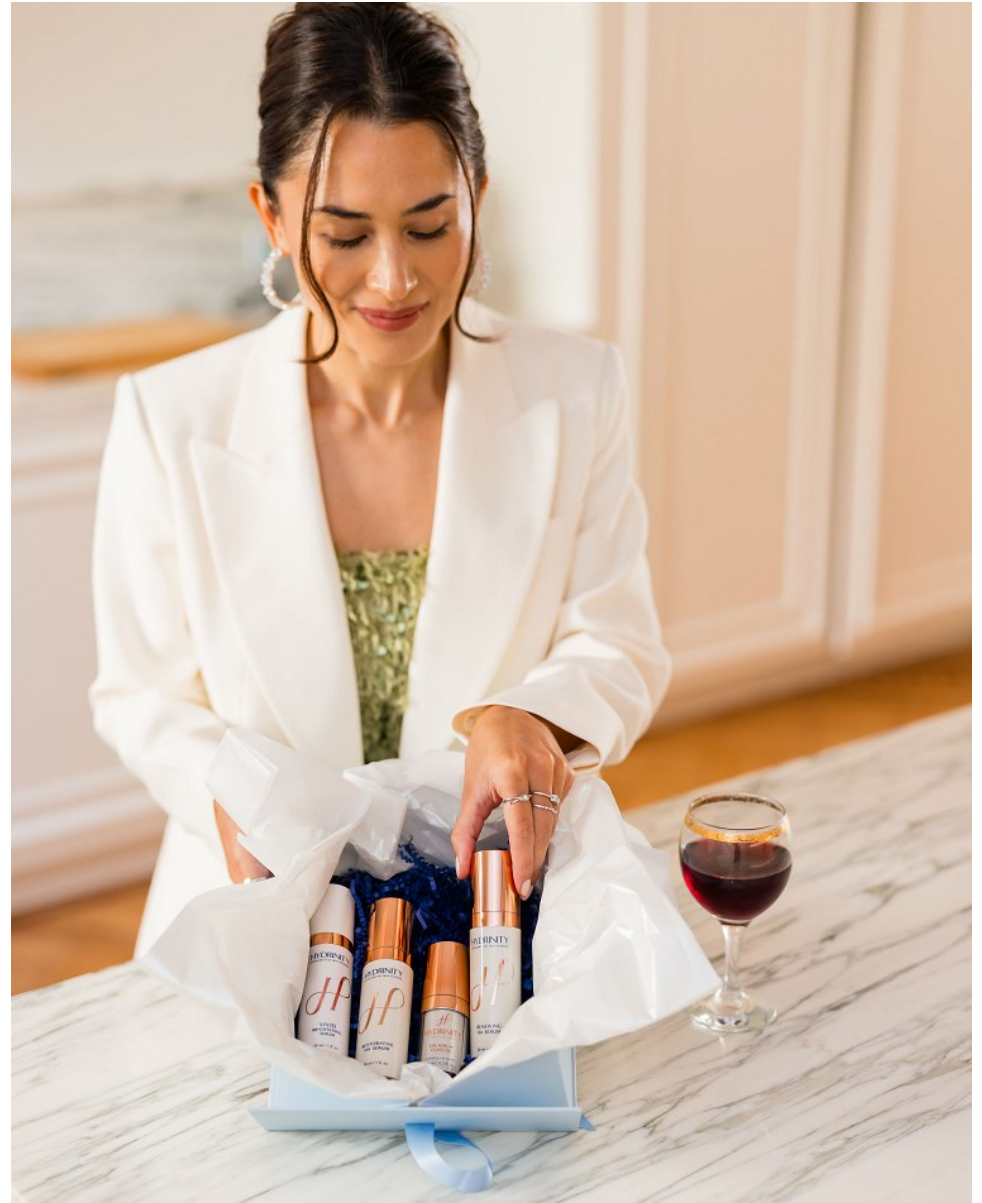

KARINA IKEZOE

Height: 5'4" Bust: 34" B Waist: 26" Hip: 35" Dress: 0-2 US Shoe: 7.5 US Hair: Dark Brown Eyes: Brown