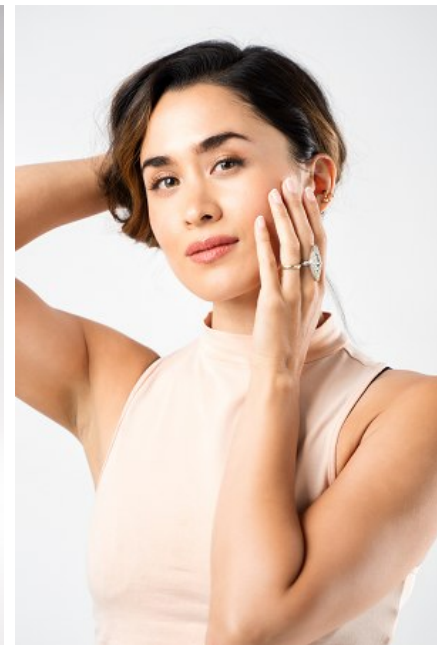

KARINA IKEZOE

Height: 5'4" Bust: 34" B Waist: 25" Hip: 35" Dress: 0-2 US Shoe: 7.5 US
Hair: Dark Brown Eyes: Brown

b B E L L A G E N C Y
MODEL & TALENT

Bella Agency New York City 270 Lafayette Street / Suite 802, New York, NY 10012
T: 212.965.9200 Email: info@bellany.com