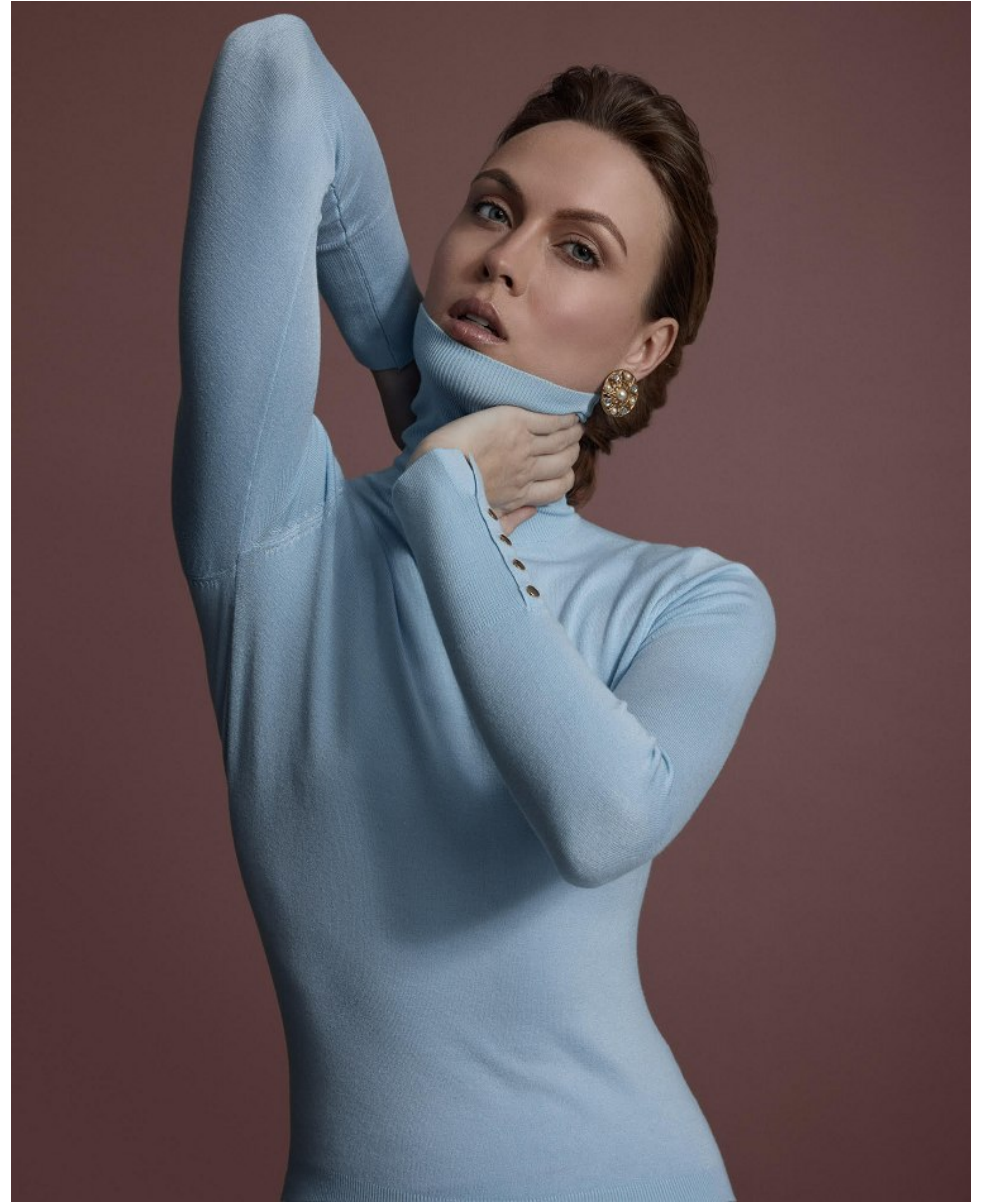

**SARAH VICTORIA**

Height: 5'10" Bust: 32" A Waist: 26" Hip: 36" Dress: 2 US Shoe: 9 US Hair: Blonde Eyes: Blue

**SARAH VICTORIA**

Height: 5'10" Bust: 32" A Waist: 26" Hip: 36" Dress: 2 US Shoe: 9 US Hair: Blonde Eyes: Blue

SARAH VICTORIA

Height: 5'10" Bust: 32" A Waist: 26" Hip: 36" Dress: 2 US Shoe: 9 US Hair: Blonde Eyes: Blue

MOEVR\*

66

MOEVR\*

67

## SARAH VICTORIA

Height: 5'10" Bust: 32" A Waist: 26" Hip: 36" Dress: 2 US Shoe: 9 US Hair: Blonde Eyes: Blue

**SARAH VICTORIA**

Height: 5'10" Bust: 32" A Waist: 26" Hip: 36" Dress: 2 US Shoe: 9 US Hair: Blonde Eyes: Blue

## SARAH VICTORIA

Height: 5'10" Bust: 32" A Waist: 26" Hip: 36" Dress: 2 US Shoe: 9 US Hair: Blonde Eyes: Blue

SARAH VICTORIA

Height: 5'10" Bust: 32" A Waist: 26" Hip: 36" Dress: 2 US Shoe: 9 US Hair: Blonde Eyes: Blue