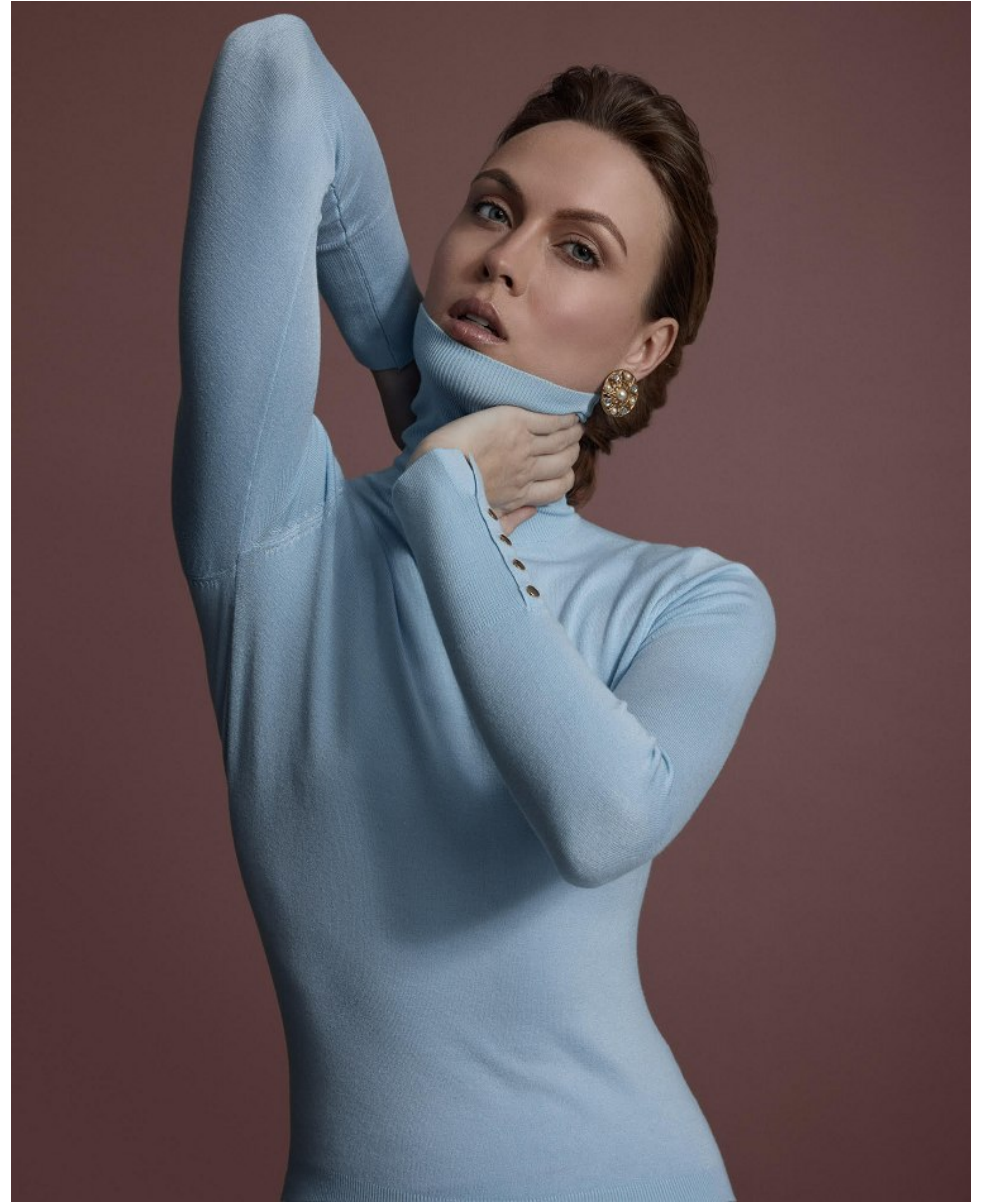

SARAH VICTORIA

Height: 5'10" Bust: 33" A Waist: 26" Hip: 37" Dress: 2 US Shoe: 9 US Hair: Blonde Eyes: Blue

SARAH VICTORIA

Height: 5'10" Bust: 33" A Waist: 26" Hip: 37" Dress: 2 US Shoe: 9 US Hair: Blonde Eyes: Blue

SARAH VICTORIA

Height: 5'10" Bust: 33" A Waist: 26" Hip: 37" Dress: 2 US Shoe: 9 US Hair: Blonde Eyes: Blue

MOEVR®

66

MOEVR®

67

SARAH VICTORIA

Height: 5'10" Bust: 33" A Waist: 26" Hip: 37" Dress: 2 US Shoe: 9 US Hair: Blonde Eyes: Blue