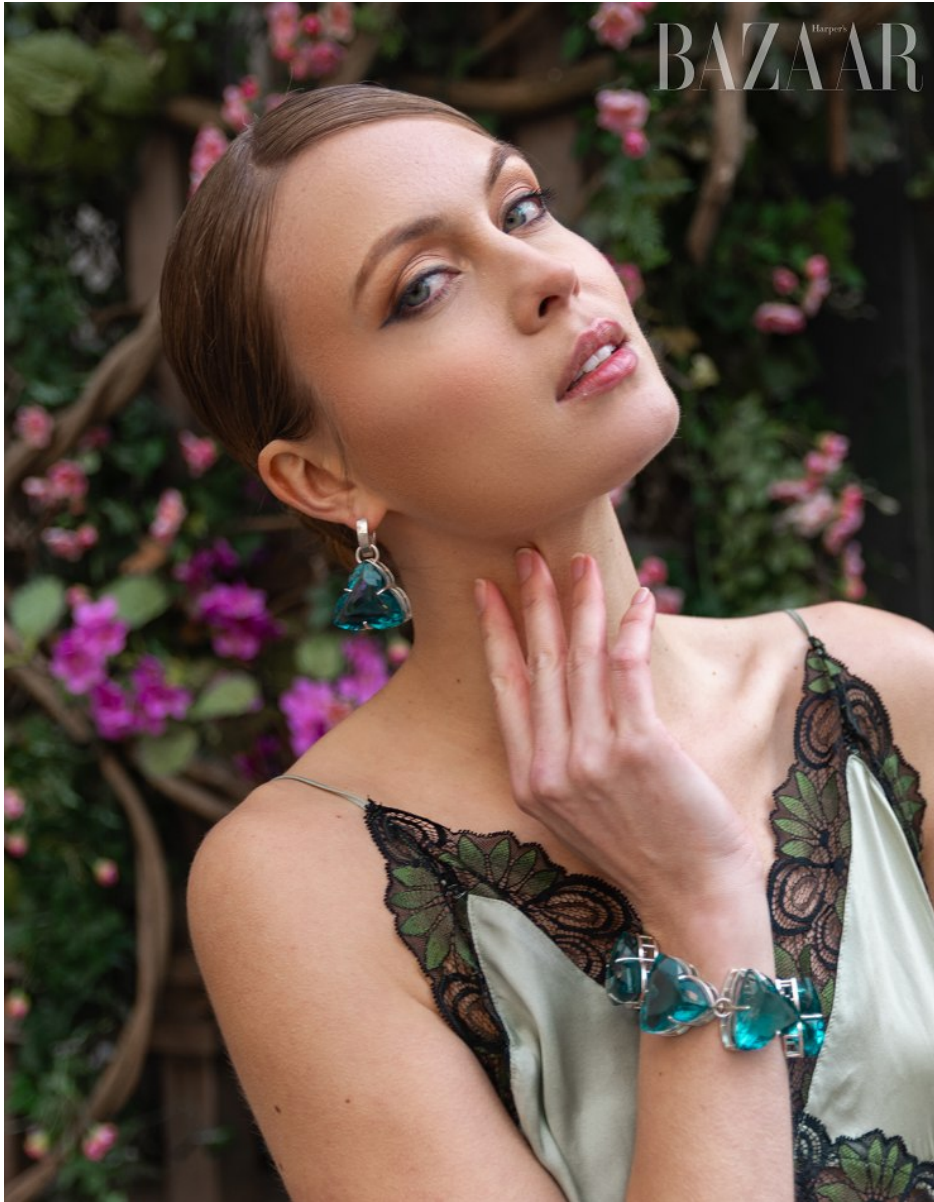

SARAH VICTORIA

Height: 5'10" Bust: 33" A Waist: 26" Hip: 37" Dress: 2 US Shoe: 9 US Hair: Blonde Eyes: Blue