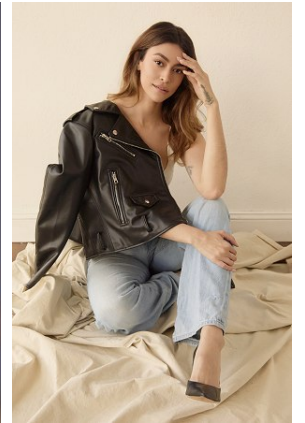

YESSY RIVERA

Height: 5'7" Bust: 32" B Waist: 26" Hip: 36" Dress: 2 US Shoe: 8 US Hair: Brown Eyes: Brown

GIVE YOUR
CAMPAIGN SOME
FRESH AIR

#GetOutOfHome