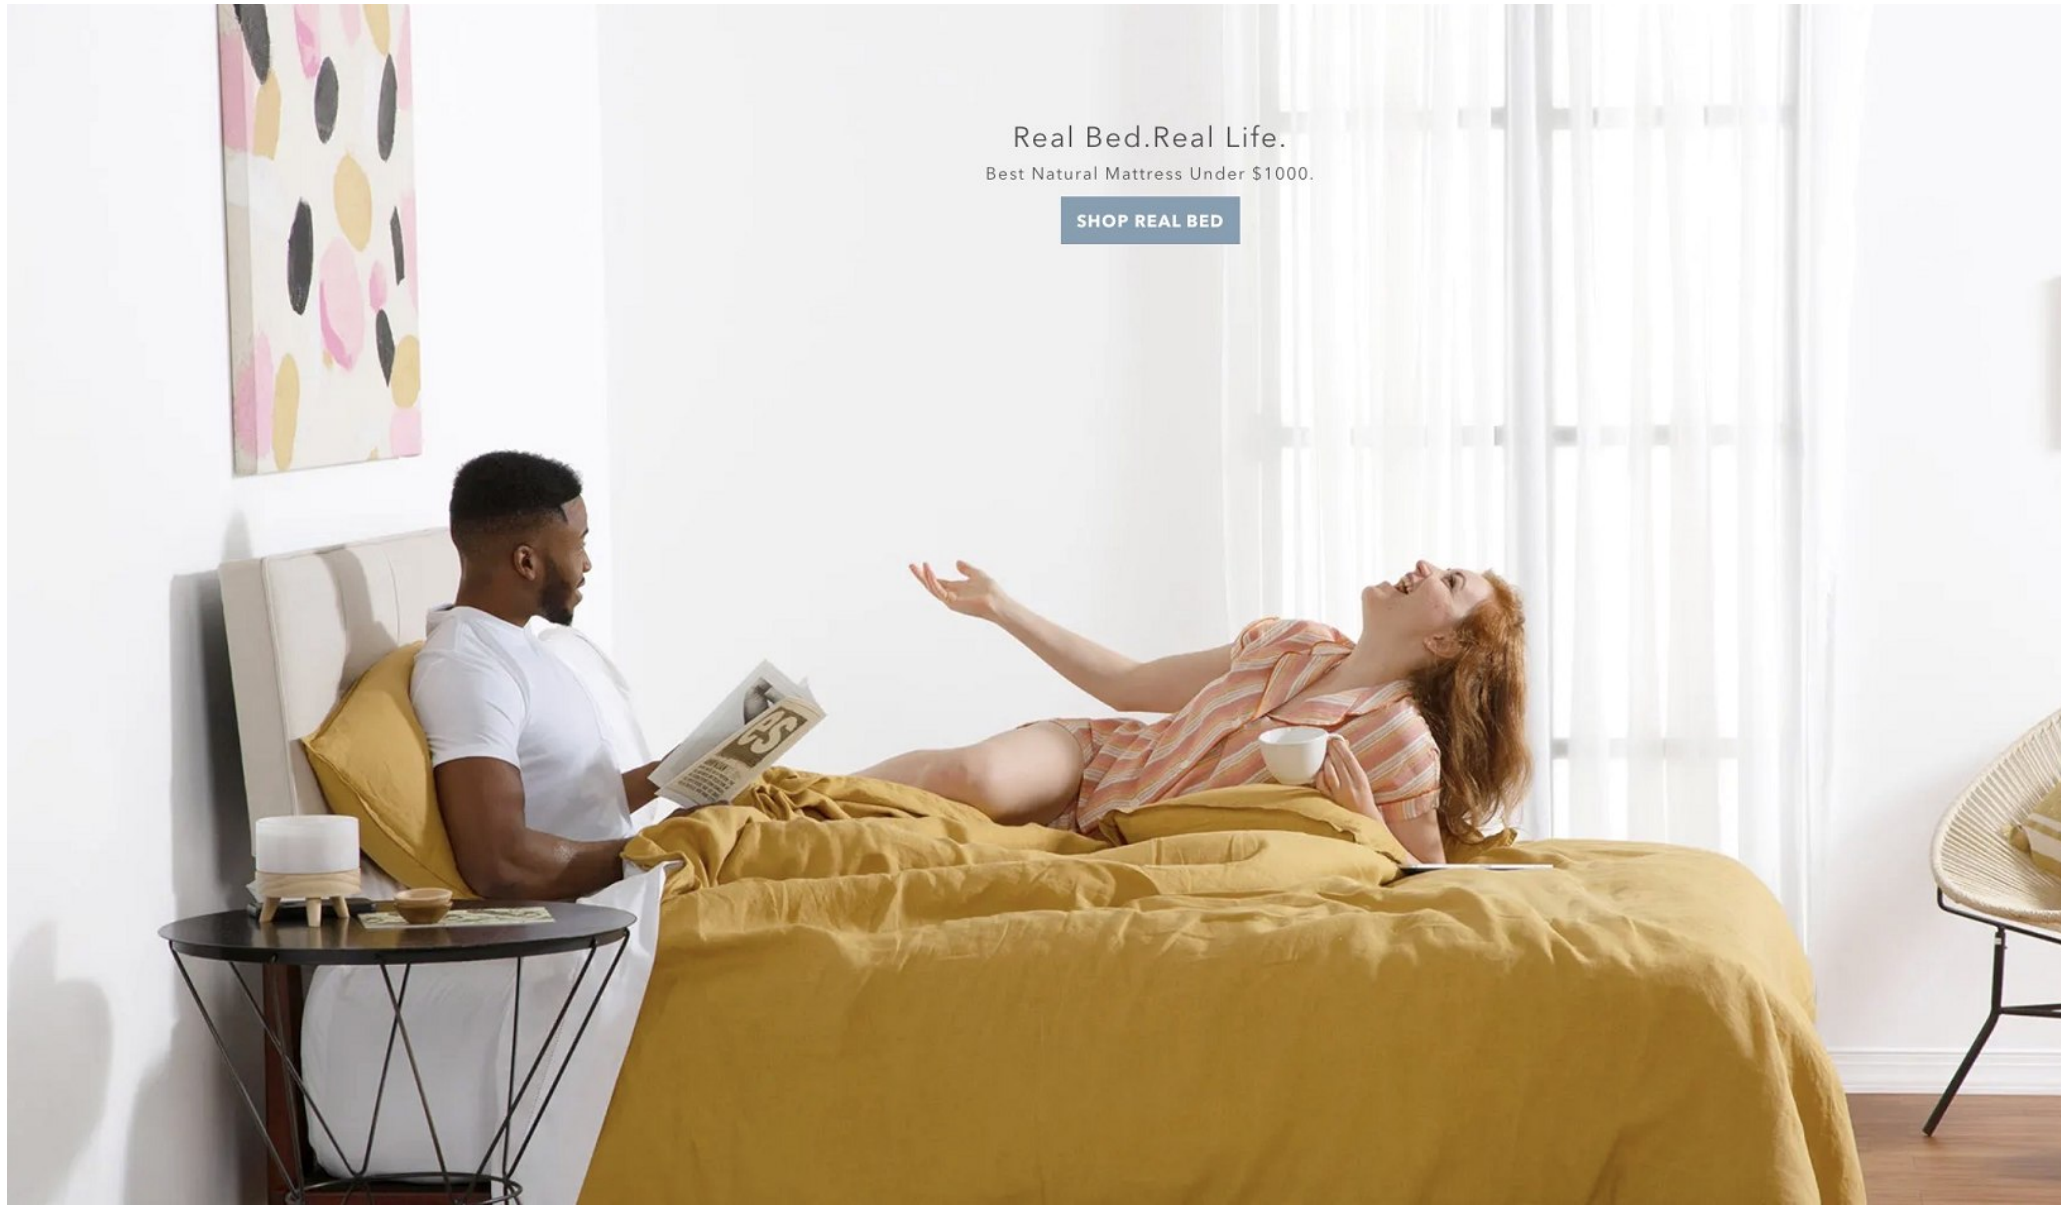

Real Bed.Real Life.
Best Natural Mattress Under $1000.

[SHOP REAL BED](#)

SHEA CLAIRE

Height: 5'9" Bust: 34" B Waist: 28" Hip: 38.5" Dress: 6 US Shoe: 9 US Hair: Red Eyes: Amber