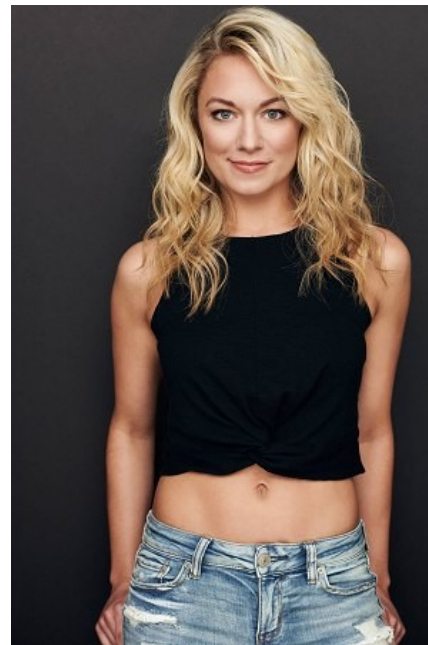

JESSICA MOORE

Height: 5'9" Bust: 34" B Waist: 27" Hip: 37" Dress: 2-4 US Shoe: 9.5 US
Hair: Blonde Eyes: Green

 B E L L A G E N C Y
MODEL & TALENT

Bella Agency New York City 270 Lafayette Street / Suite 802, New York, NY 10012
T: 212.965.9200 Email: info@bellany.com