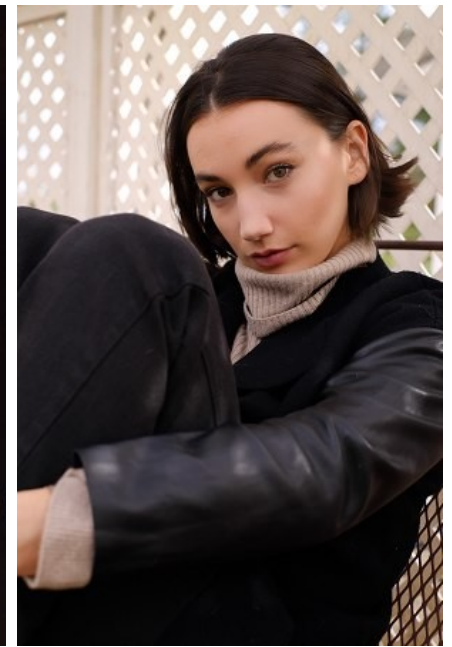

KATHLEEN HOWES

Height: 5'6" Bust: 34" A Waist: 23" Hip: 34" Dress: 0 US Shoe: 8 US
Hair: Brown Eyes: Brown

b B E L L A G E N C Y
MODEL & TALENT

Bella Agency New York City 270 Lafayette Street / Suite 802, New York, NY 10012
T: 212.965.9200 Email: info@bellany.com