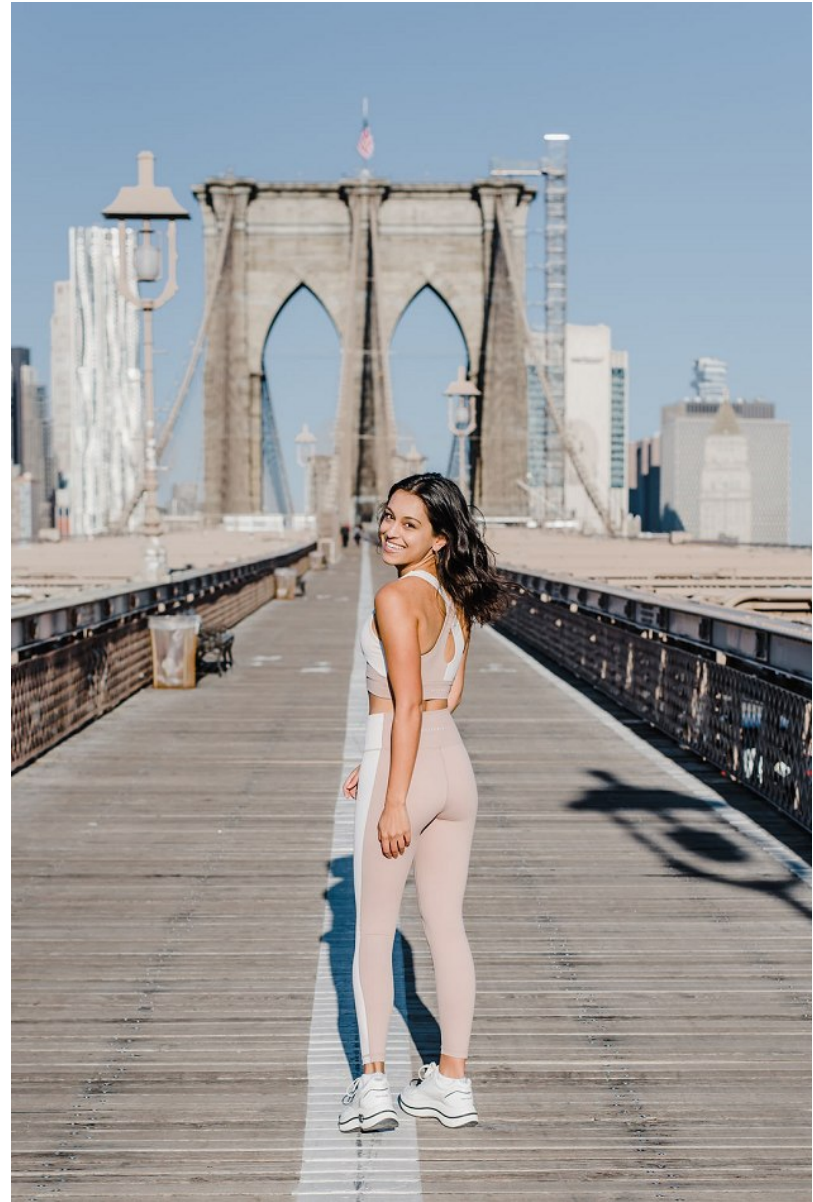

ALICIA CAMPBELL

Height: 5'6.5" Bust: 32" C Waist: 25" Hip: 36" Dress: 0 US Shoe: 8.5 US Hair: Brown Eyes: Brown