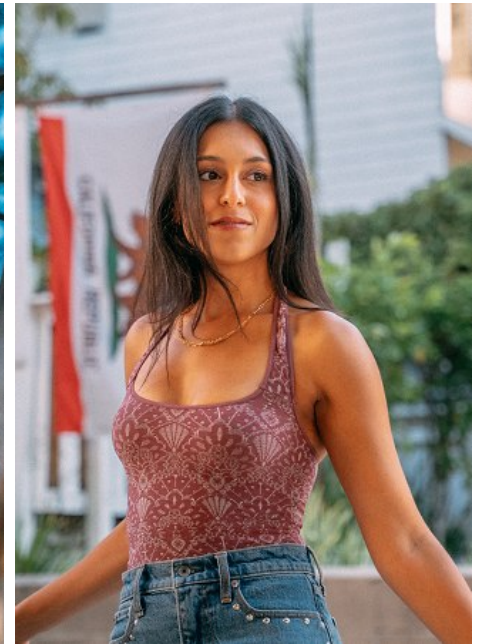

ALICIA CAMPBELL

Height: 5'6.5" Bust: 32" C Waist: 25" Hip: 36" Dress: 0 US Shoe: 8.5 US
Hair: Brown Eyes: Brown

b B E L L A G E N C Y
MODEL & TALENT

Bella Agency New York City 270 Lafayette Street / Suite 802, New York, NY 10012
T: 212.965.9200 Email: info@bellany.com