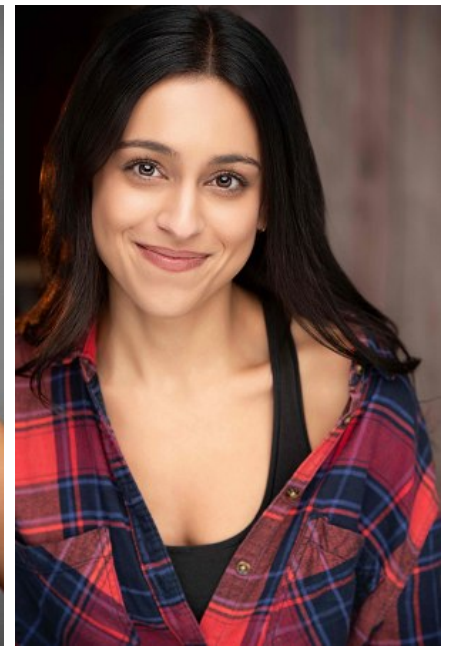

ALICIA CAMPBELL

Height: 5'6.5" Bust: 32" C Waist: 25" Hip: 36" Dress: 0 US Shoe: 9 US
Hair: Brown Eyes: Brown

 B E L L A G E N C Y
MODEL & TALENT

Bella Agency New York City 270 Lafayette Street / Suite 802, New York, NY 10012
T: 212.965.9200 Email: info@bellany.com