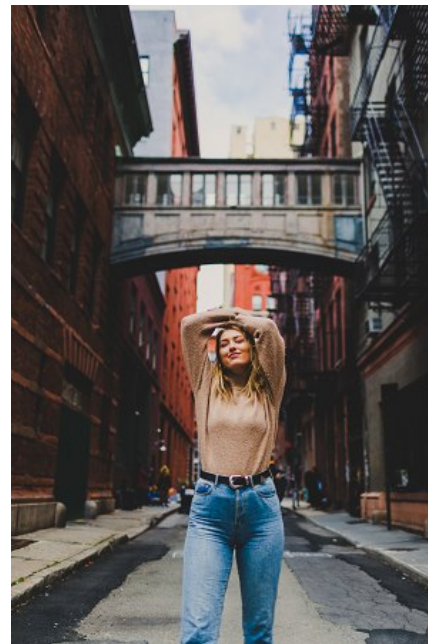

## CAROLINE BANIEWICZ

Height: 5'11" Bust: 34" B Waist: 27" Hip: 39" Dress: 4 US Shoe: 10 US  
Hair: Blonde Eyes: Black

**b** B E L L A G E N C Y  
MODEL & TALENT

Bella Agency New York City 270 Lafayette Street / Suite 802, New York, NY 10012  
T: 212.965.9200 Email: [info@bellany.com](mailto:info@bellany.com)