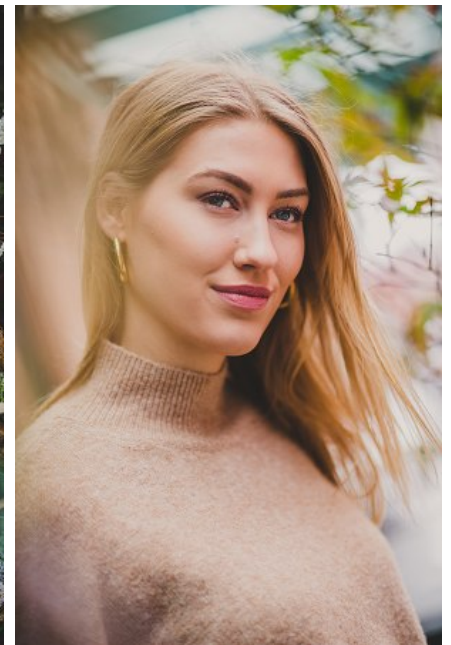

## CAROLINE BANIEWICZ

Height: 5'11" Bust: 34" B Waist: 27" Hip: 39" Dress: 4 US Shoe: 10 US  
Hair: Blonde Eyes: Black

**b** B E L L A G E N C Y  
MODEL & TALENT

Bella Agency New York City 270 Lafayette Street / Suite 802, New York, NY 10012  
T: 212.965.9200 Email: [info@bellany.com](mailto:info@bellany.com)