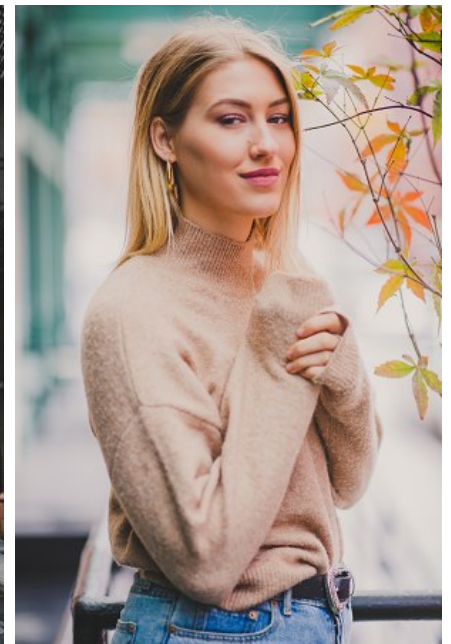

## CAROLINE BANIEWICZ

Height: 5'11" Bust: 34" B Waist: 27" Hip: 39" Dress: 4 US Shoe: 10 US  
Hair: Blonde Eyes: Black

**b** B E L L A G E N C Y  
MODEL & TALENT

Bella Agency New York City 270 Lafayette Street / Suite 802, New York, NY 10012  
T: 212.965.9200 Email: [info@bellany.com](mailto:info@bellany.com)