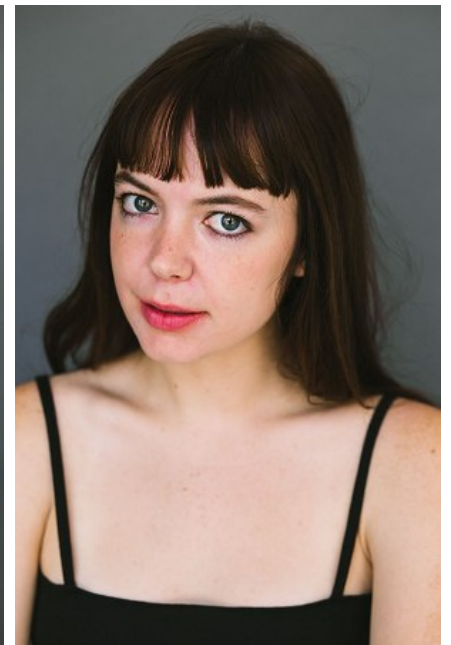

KATY REA

Height: 5'8" Bust: 32" B Hip: 35" Dress: 2-4 US Shoe: 8 US Hair: Brown  
Eyes: Blue/Green

 B E L L A G E N C Y  
MODEL & TALENT

Bella Agency New York City 270 Lafayette Street / Suite 802, New York, NY 10012  
T: 212.965.9200 Email: [info@bellany.com](mailto:info@bellany.com)