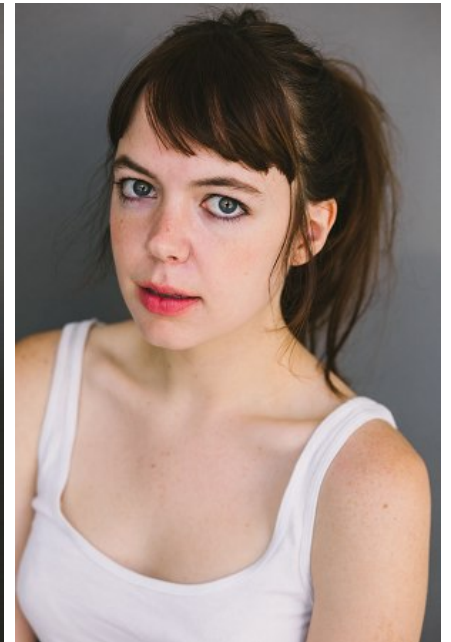

KATY REA

Height: 5'8" Bust: 32" B Hip: 35" Dress: 2-4 US Shoe: 8 US Hair: Brown  
Eyes: Blue/Green

 B E L L A G E N C Y  
MODEL & TALENT

Bella Agency New York City 270 Lafayette Street / Suite 802, New York, NY 10012  
T: 212.965.9200 Email: [info@bellany.com](mailto:info@bellany.com)