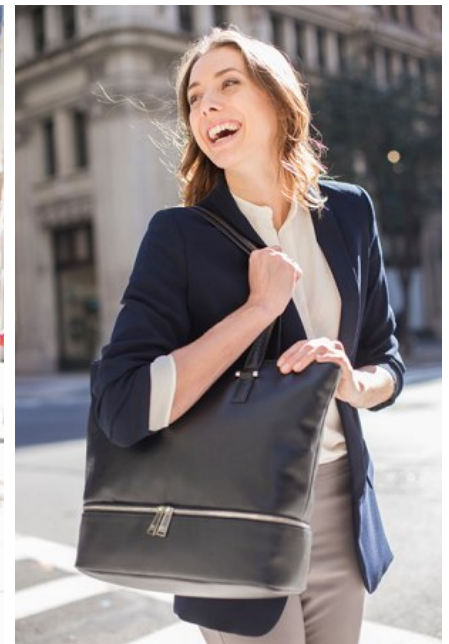

JESSICA ERNEST

Height: 5'10.5" Bust: 34" A Waist: 28" Hip: 37" Dress: 4-6 US Shoe: 9.5 US
Hair: Brown Eyes: Green

b B E L L A G E N C Y
MODEL & TALENT

Bella Agency New York City 270 Lafayette Street / Suite 802, New York, NY 10012
T: 212.965.9200 Email: info@bellany.com