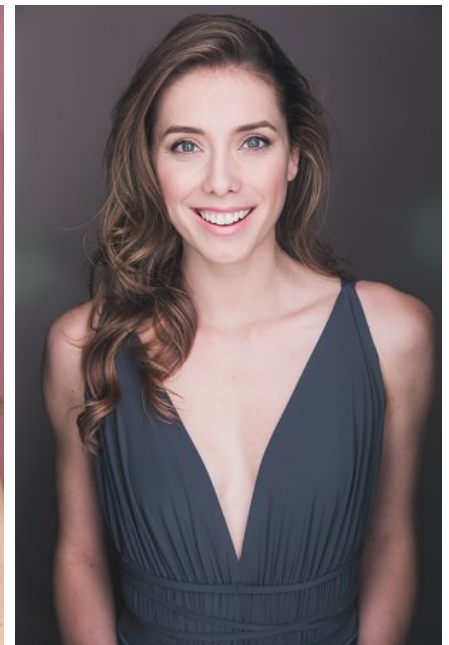

JESSICA ERNEST

Height: 5'10.5" Bust: 34" A Waist: 28" Hip: 37" Dress: 4-6 US Shoe: 9.5 US
Hair: Brown Eyes: Green

b B E L L A G E N C Y
MODEL & TALENT

Bella Agency New York City 270 Lafayette Street / Suite 802, New York, NY 10012
T: 212.965.9200 Email: info@bellany.com