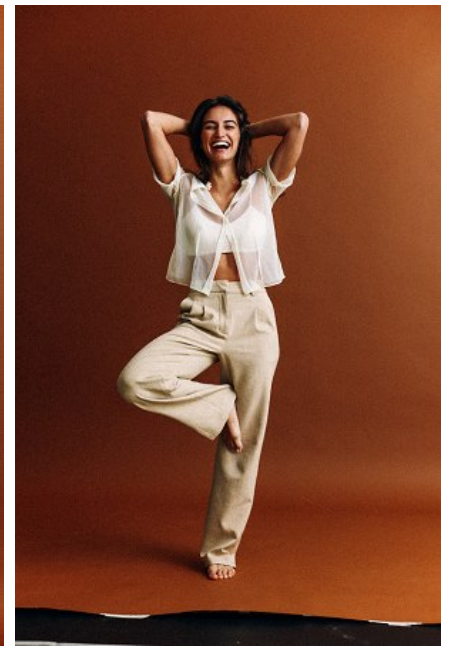

SONYA BALSARA

Height: 5'5" Bust: 32" DD Waist: 24.5" Hip: 37" Dress: 0 US Shoe: 7 US
Hair: Brown Eyes: Green

b B E L L A G E N C Y
MODEL & TALENT

Bella Agency New York City 270 Lafayette Street / Suite 802, New York, NY 10012
T: 212.965.9200 Email: info@bellany.com