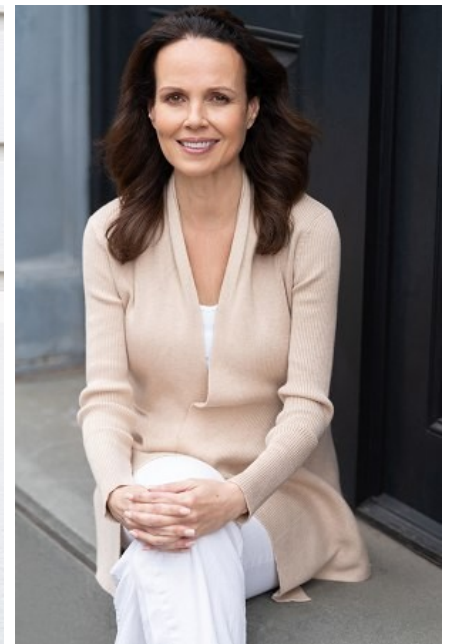

SHARON SPEER

Height: 5'8" Bust: 36" C Waist: 28" Hip: 36" Dress: 4 US Shoe: 9.5 US
Hair: Brown Eyes: Brown

 B E L L A G E N C Y
MODEL & TALENT

Bella Agency New York City 270 Lafayette Street / Suite 802, New York, NY 10012
T: 212.965.9200 Email: info@bellany.com