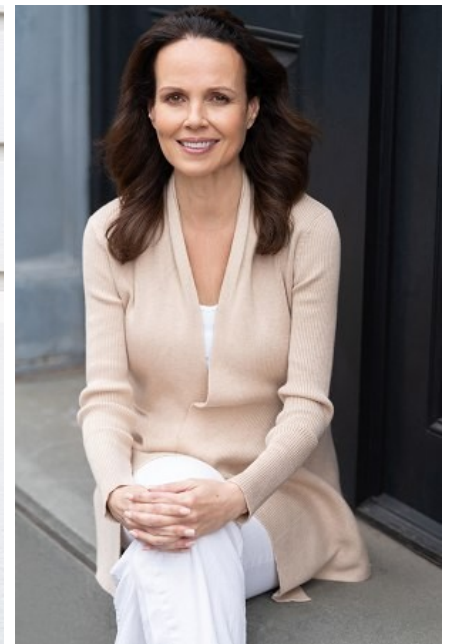

SHARON SPEER

Height: 5'6" Bust: 36" C Waist: 28" Hip: 36" Dress: 4 US Shoe: 9.5 US  
Hair: Brown Eyes: Brown

 B E L L A G E N C Y  
MODEL & TALENT

Bella Agency New York City 270 Lafayette Street / Suite 802, New York, NY 10012  
T: 212.965.9200 Email: [info@bellany.com](mailto:info@bellany.com)