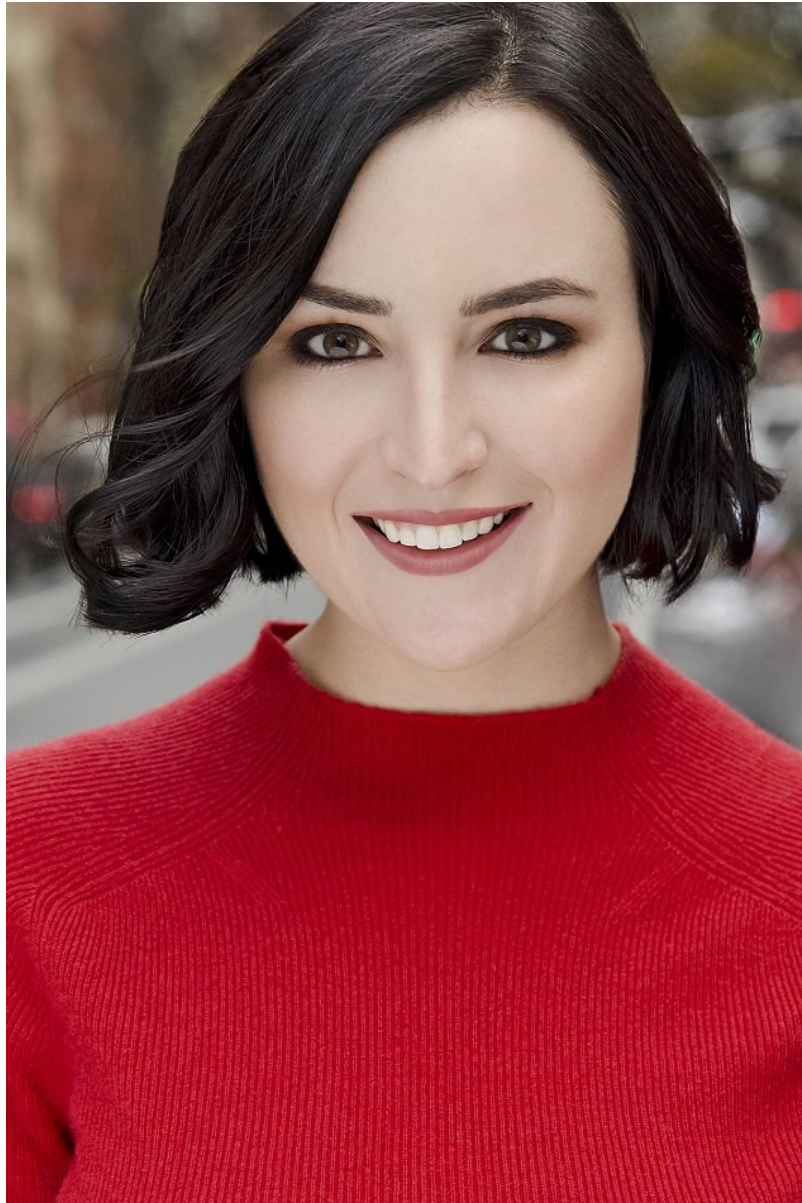

TAYLOR ALDEN

Height: 5'7.5" Bust: 32" DD Waist: 24" Hip: 33" Dress: 2-4 US Shoe: 8 US Hair: Dark Blonde Eyes: Brown

TAYLOR ALDEN

Height: 5'7.5" Bust: 32" DD Waist: 24" Hip: 33" Dress: 2-4 US Shoe: 8 US Hair: Dark Blonde Eyes: Brown

TAYLOR ALDEN

Height: 5'7.5" Bust: 32" DD Waist: 24" Hip: 33" Dress: 2-4 US Shoe: 8 US Hair: Dark Blonde Eyes: Brown