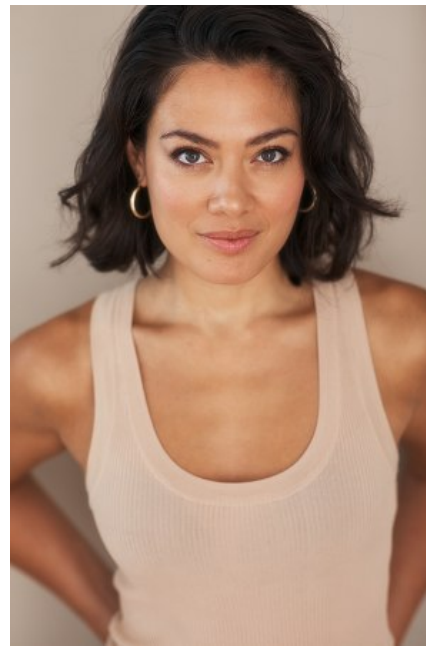

JENNA DIMARTINI

Height: 5'6" Bust: 32" B Waist: 22" Hip: 34" Dress: 0-2 US Shoe: 8.5 US
Hair: Dark Brown Eyes: Brown

 B E L L A G E N C Y
MODEL & TALENT

Bella Agency New York City 270 Lafayette Street / Suite 802, New York, NY 10012
T: 212.965.9200 Email: info@bellany.com