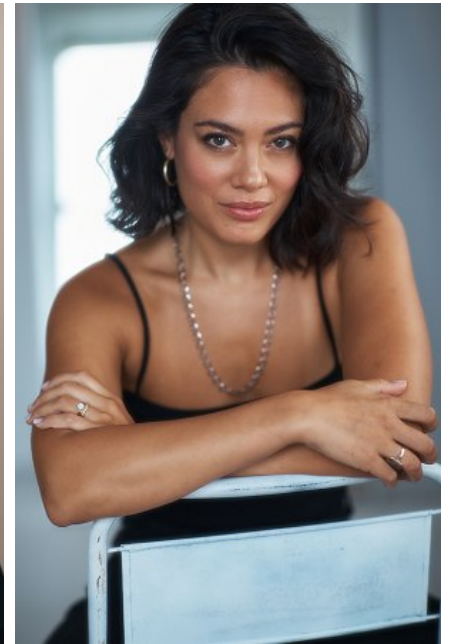

JENNA DIMARTINI

Height: 5'6" Bust: 32" B Waist: 22" Hip: 34" Dress: 0-2 US Shoe: 8.5 US
Hair: Dark Brown Eyes: Brown

 B E L L A G E N C Y
MODEL & TALENT

Bella Agency New York City 270 Lafayette Street / Suite 802, New York, NY 10012
T: 212.965.9200 Email: info@bellany.com