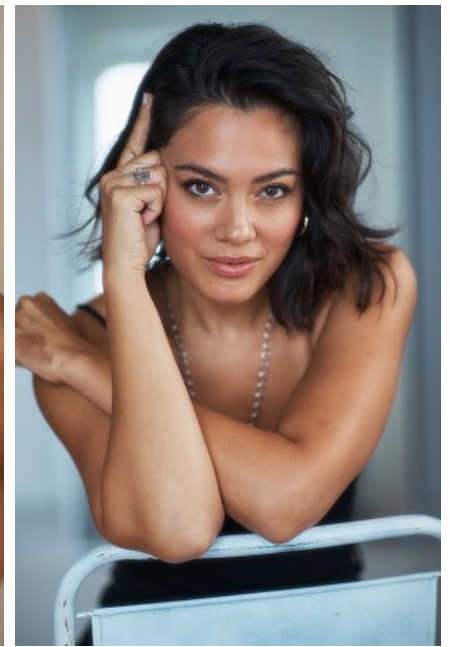

JENNA DIMARTINI

Height: 5'6" Bust: 32" B Waist: 22" Hip: 34" Dress: 0-2 US Shoe: 8.5 US
Hair: Dark Brown Eyes: Brown

 B E L L A G E N C Y
MODEL & TALENT

Bella Agency New York City 270 Lafayette Street / Suite 802, New York, NY 10012
T: 212.965.9200 Email: info@bellany.com