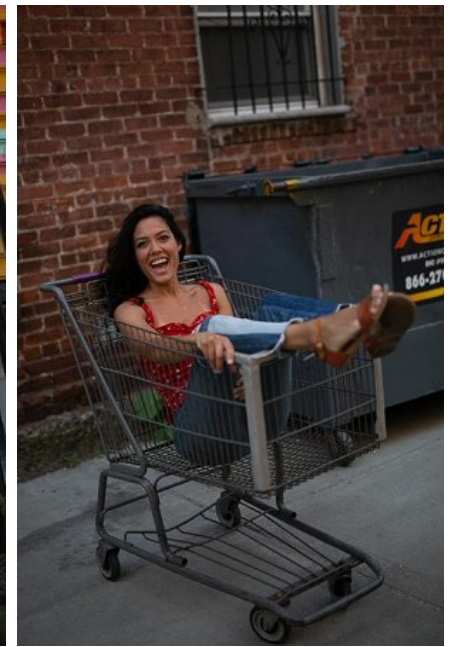

JENNA DIMARTINI

Height: 5'6" Bust: 32" B Waist: 22" Hip: 34" Dress: 0-2 US Shoe: 8.5 US
Hair: Dark Brown Eyes: Brown

 B E L L A G E N C Y
MODEL & TALENT

Bella Agency New York City 270 Lafayette Street / Suite 802, New York, NY 10012
T: 212.965.9200 Email: info@bellany.com