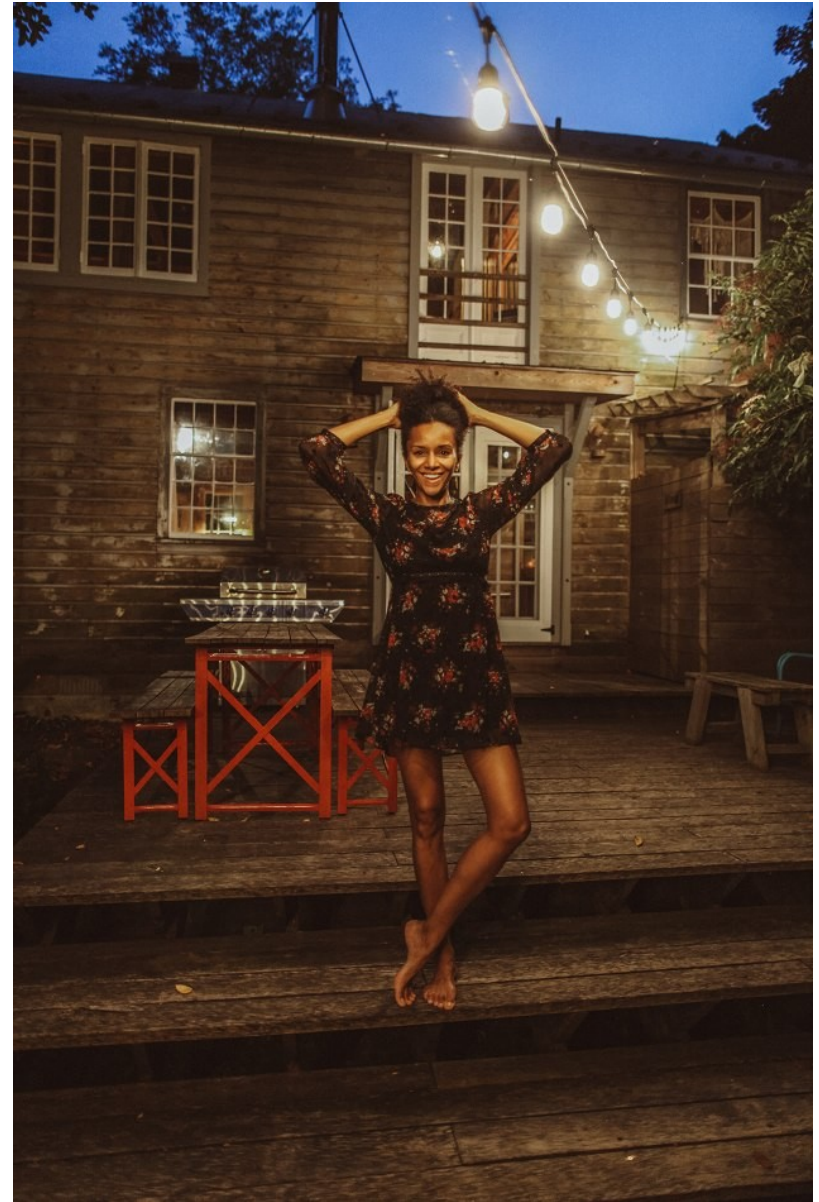

ANA SEMEDO

Height: 5'7" Bust: 32" C Waist: 27" Hip: 34" Dress: 0 US Shoe: 9.5 US Hair: Dark Brown Eyes: Brown