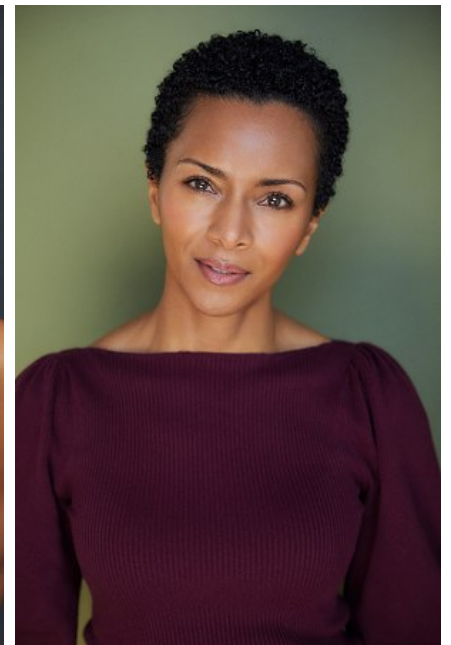

ANA SEMEDO

Height: 5'7" Bust: 32" C Waist: 27" Hip: 34" Dress: 0 US Shoe: 9.5 US Hair: Dark Brown Eyes: Brown

b B E L L A G E N C Y
MODEL & TALENT

Bella Agency New York City 270 Lafayette Street / Suite 802, New York, NY 10012
T: 212.965.9200 Email: info@bellany.com