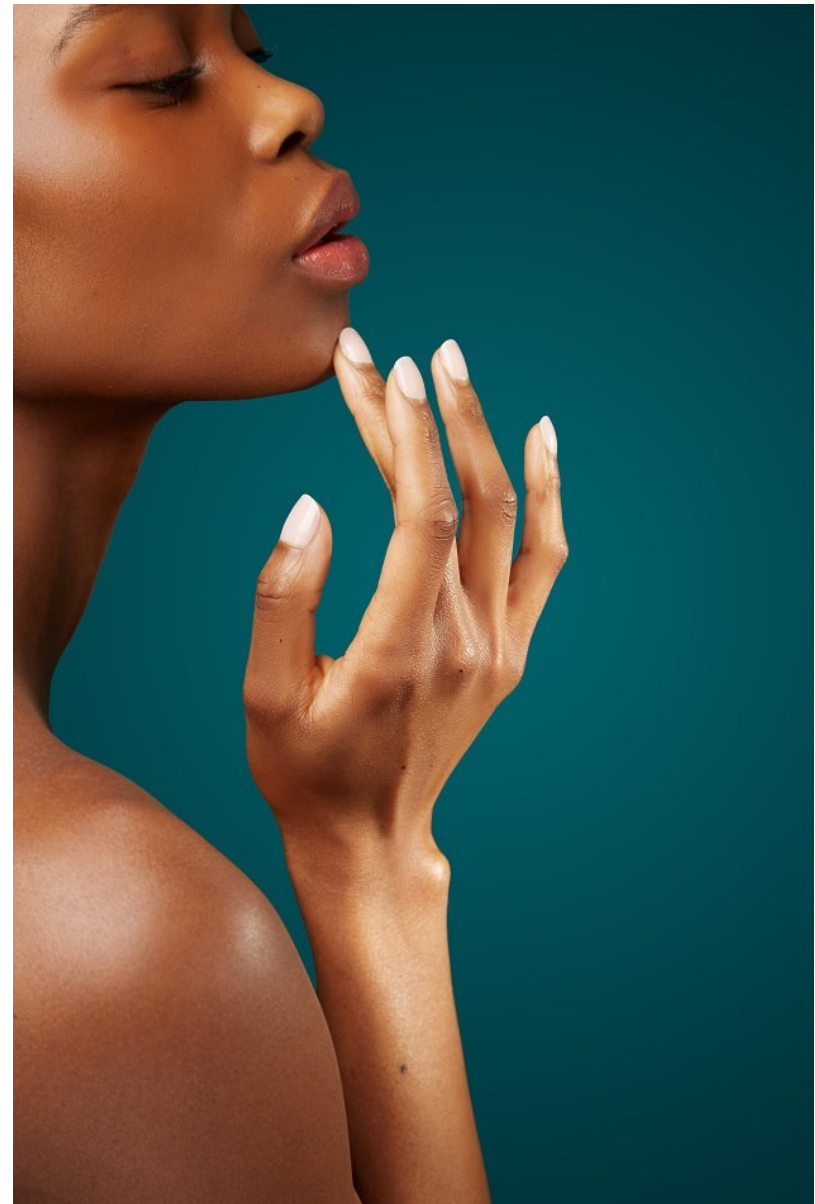

GIGI RAHMAN

Height: 5'11" Bust: 34" A Waist: 26" Hip: 36" Dress: 4 US Shoe: 10 US Hair: Brown Eyes: Brown