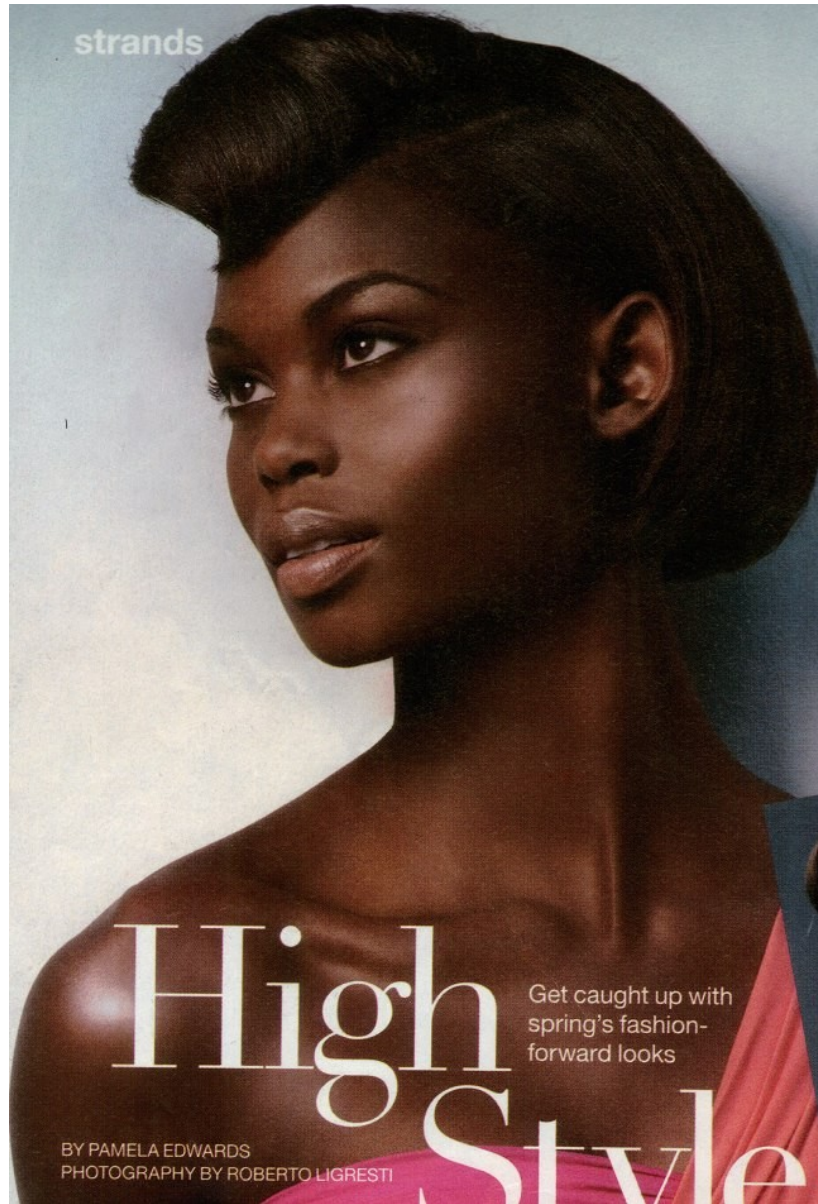

GIGI RAHMAN

GIGI RAHMAN

Height: 5'11" Bust: 34" A Waist: 26" Hip: 36" Dress: 4 US Shoe: 10 US Hair: Brown Eyes: Brown