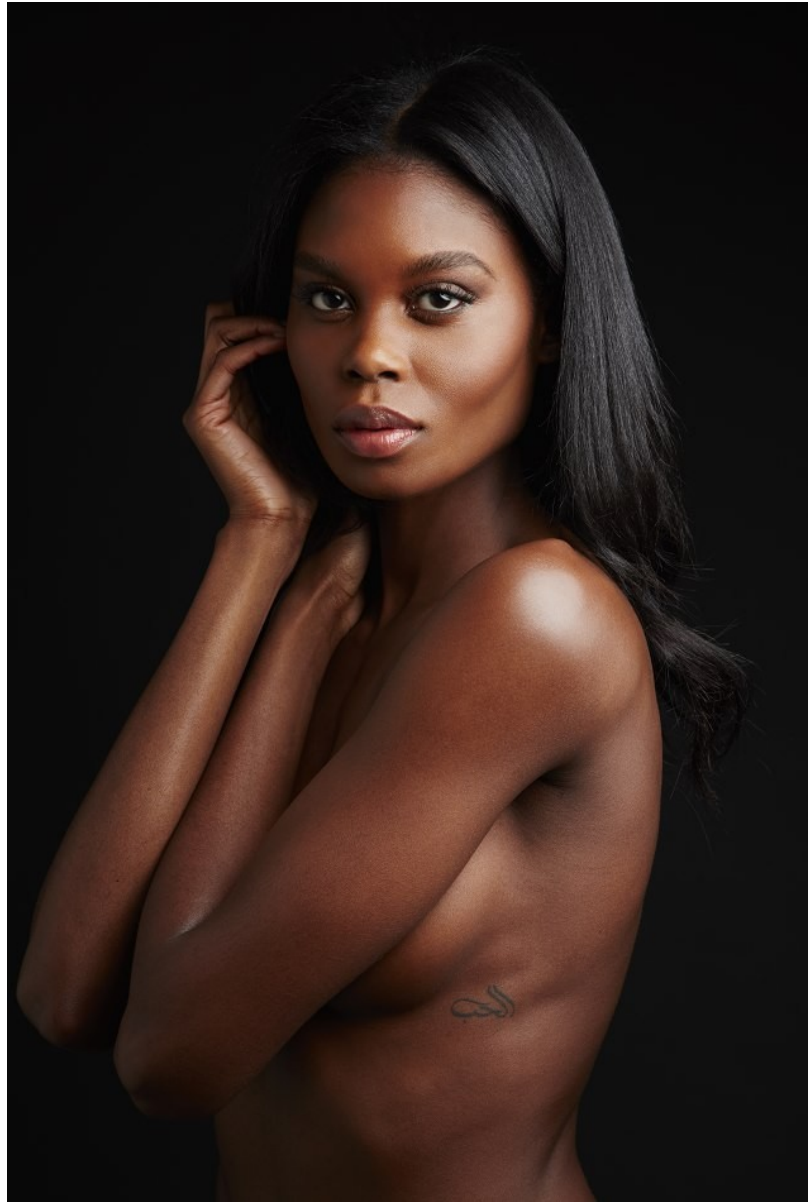

GIGI RAHMAN

Height: 5'11" Bust: 34" A Waist: 26" Hip: 36" Dress: 4 US Shoe: 10 US Hair: Brown Eyes: Brown

GIGI RAHMAN

Height: 5'11" Bust: 34" A Waist: 26" Hip: 36" Dress: 4 US Shoe: 10 US Hair: Brown Eyes: Brown