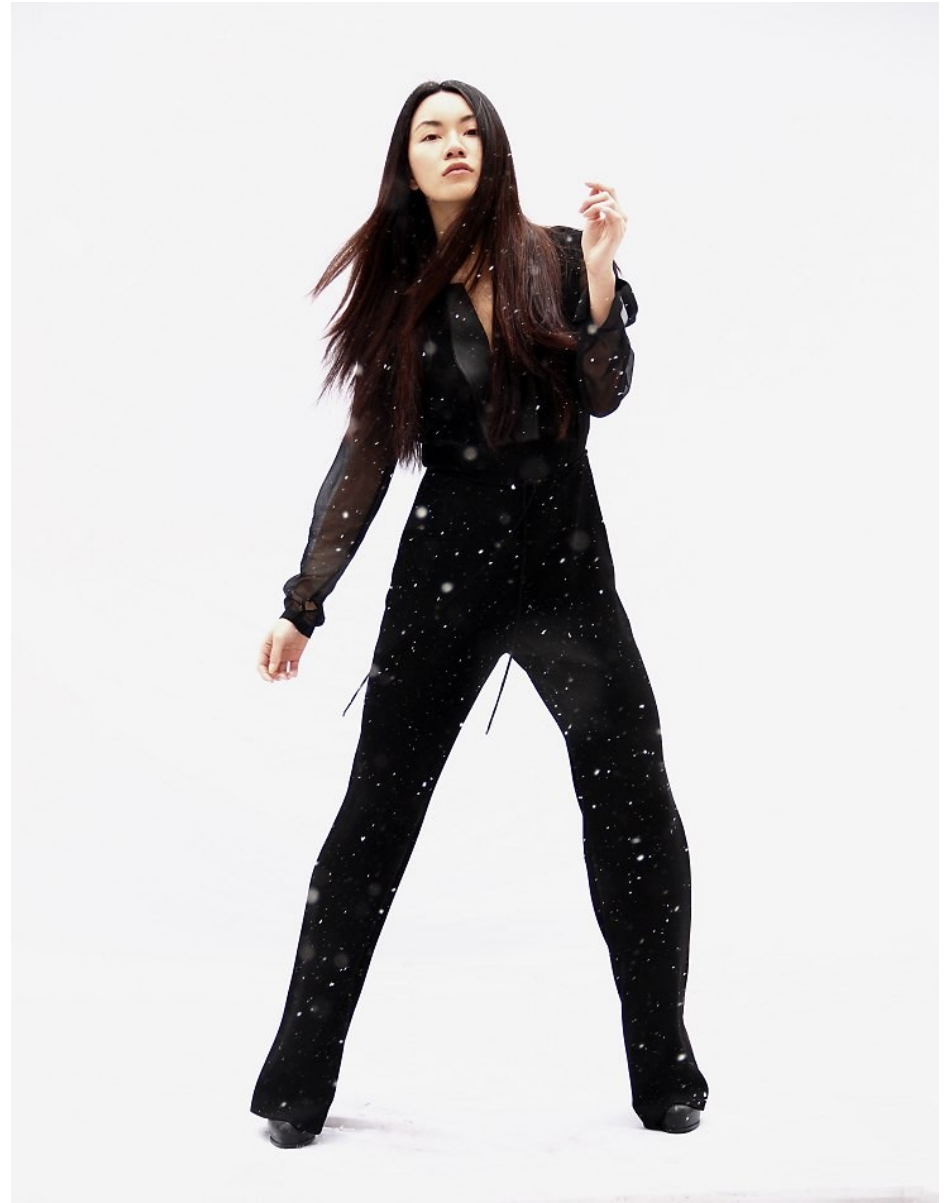

DARIN

Height: 5'8" Bust: 32" B Waist: 24" Hip: 35" Dress: 2 US Shoe: 8.5 US Hair: Dark Brown Eyes: Brown