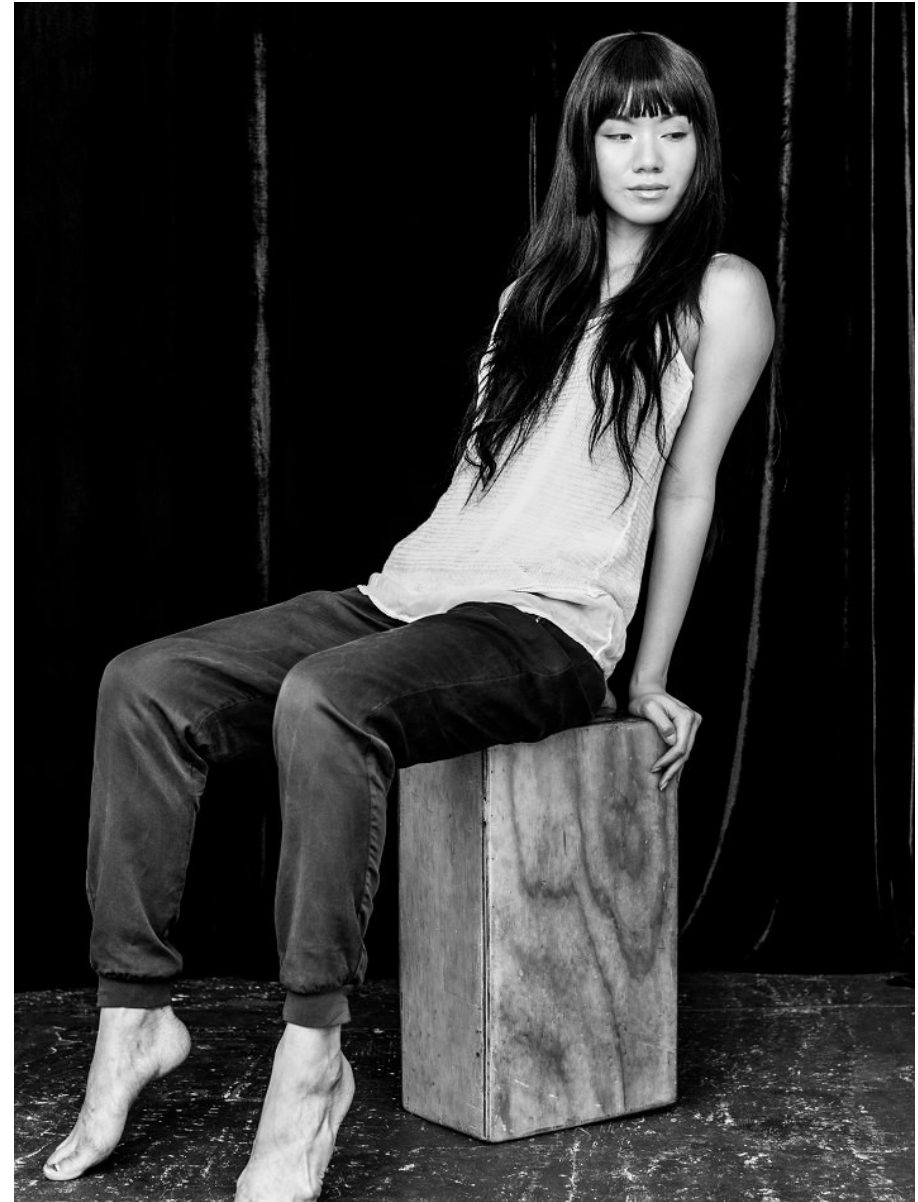

DARIN

Height: 5'8" Bust: 32" B Waist: 24" Hip: 35" Dress: 2 US Shoe: 8.5 US Hair: Dark Brown Eyes: Brown