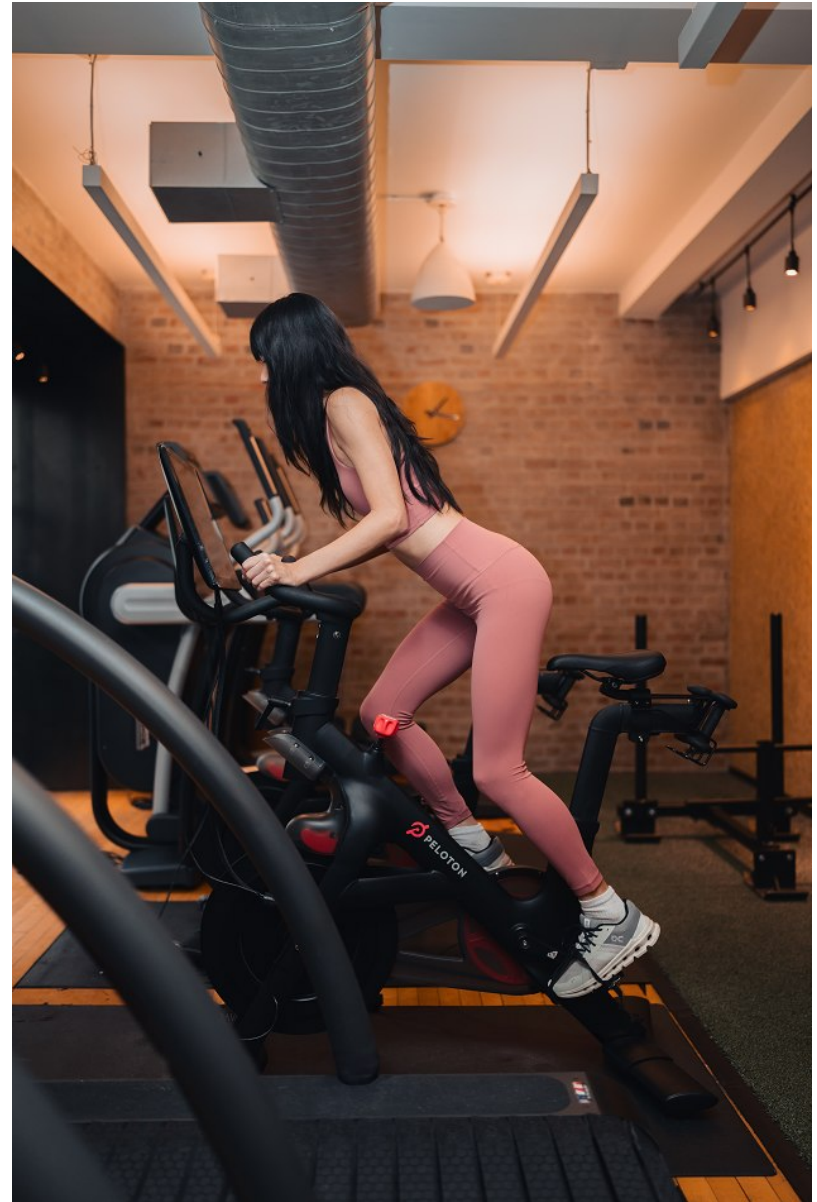

DARIN

Height: 5'8" Bust: 32" B Waist: 24" Hip: 35" Dress: 2 US Shoe: 8.5 US Hair: Dark Brown Eyes: Brown