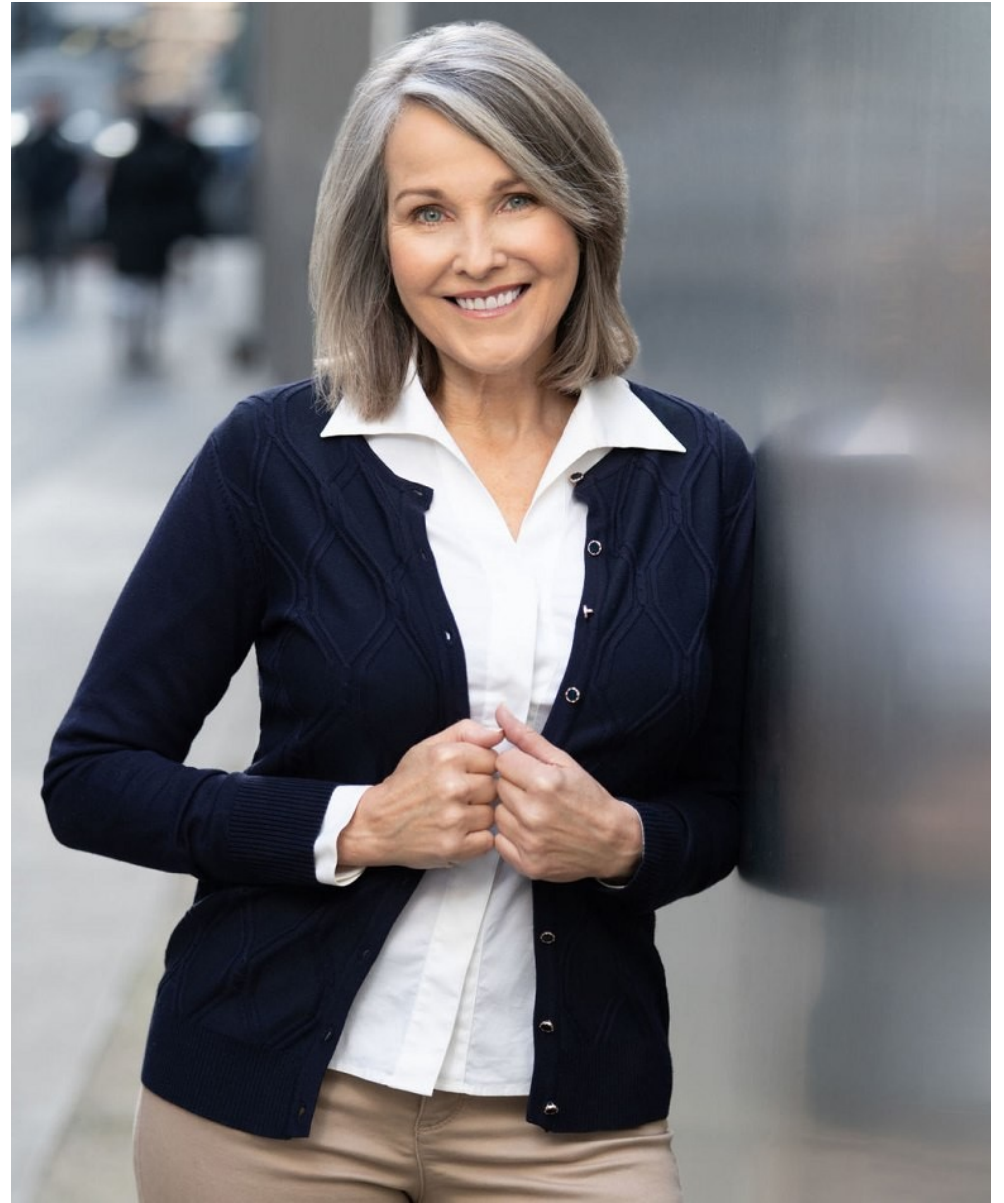

LILLIAN REY

Height: 5'7.5" Bust: 36" C Waist: 26" Hip: 37" Dress: 4 US Shoe: 9.5 US Hair: Salt and Pepper Eyes: Green