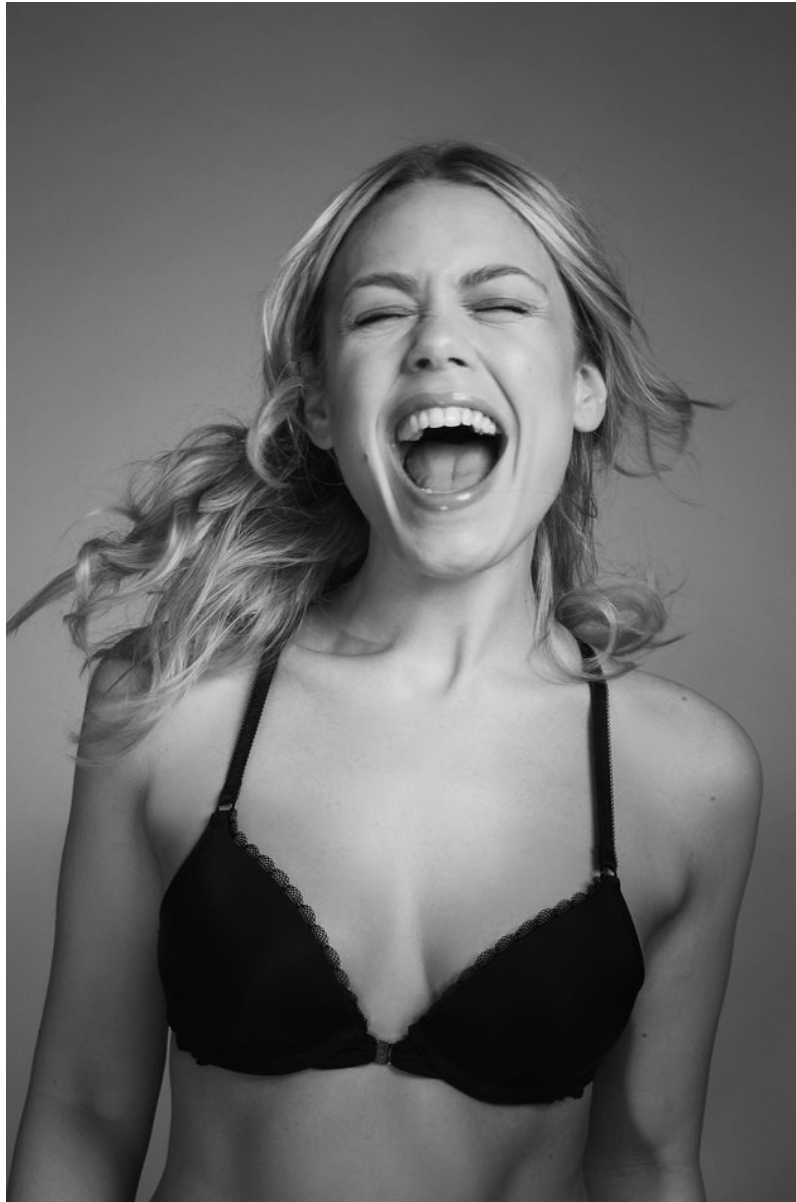

BRIANNA COHEN

Height: 5'2" Bust: 34" B Waist: 26" Hip: 35" Dress: 2-4 US Shoe: 8.5 US Hair: Blonde Eyes: Green

BRIANNA COHEN

Height: 5'2" Bust: 34" B Waist: 26" Hip: 35" Dress: 2-4 US Shoe: 8.5 US Hair: Blonde Eyes: Green