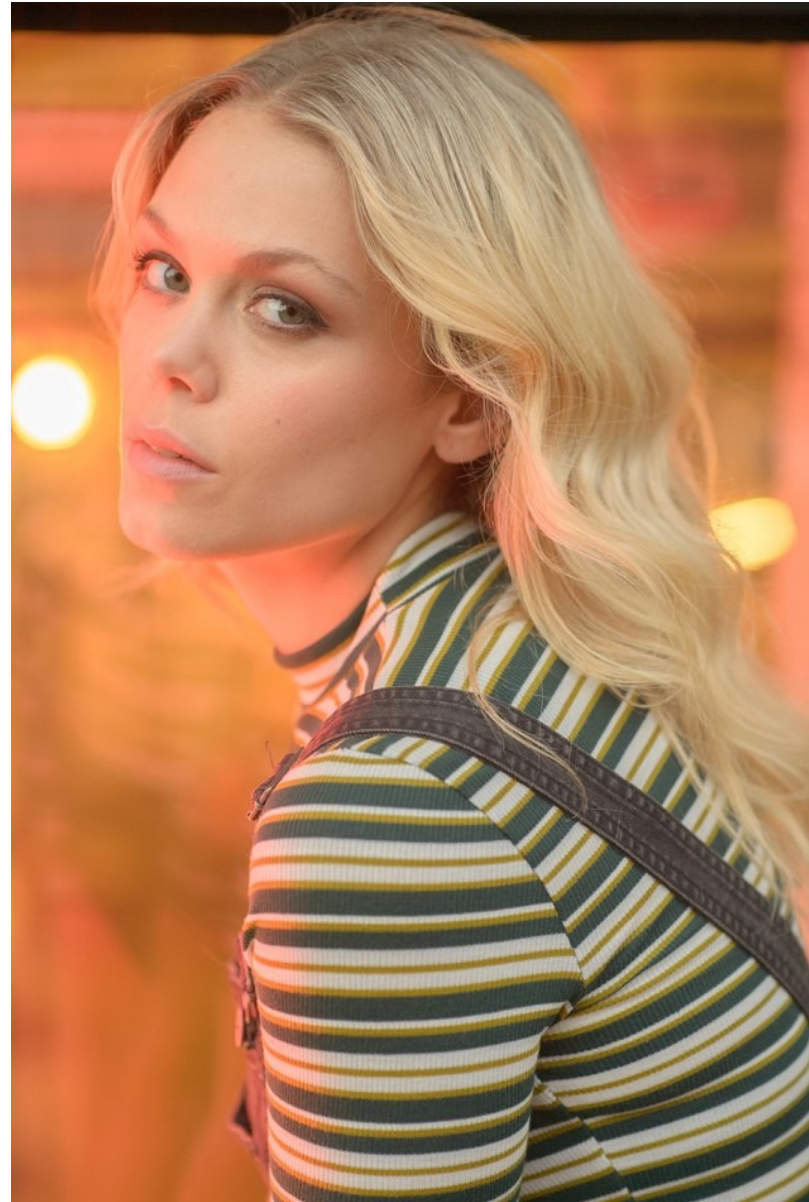

BRIANNA COHEN

Height: 5'2" Bust: 34" B Waist: 26" Hip: 35" Dress: 2-4 US Shoe: 8.5 US Hair: Blonde Eyes: Green

BRIANNA COHEN

Height: 5'2" Bust: 34" B Waist: 26" Hip: 35" Dress: 2-4 US Shoe: 8.5 US Hair: Blonde Eyes: Green