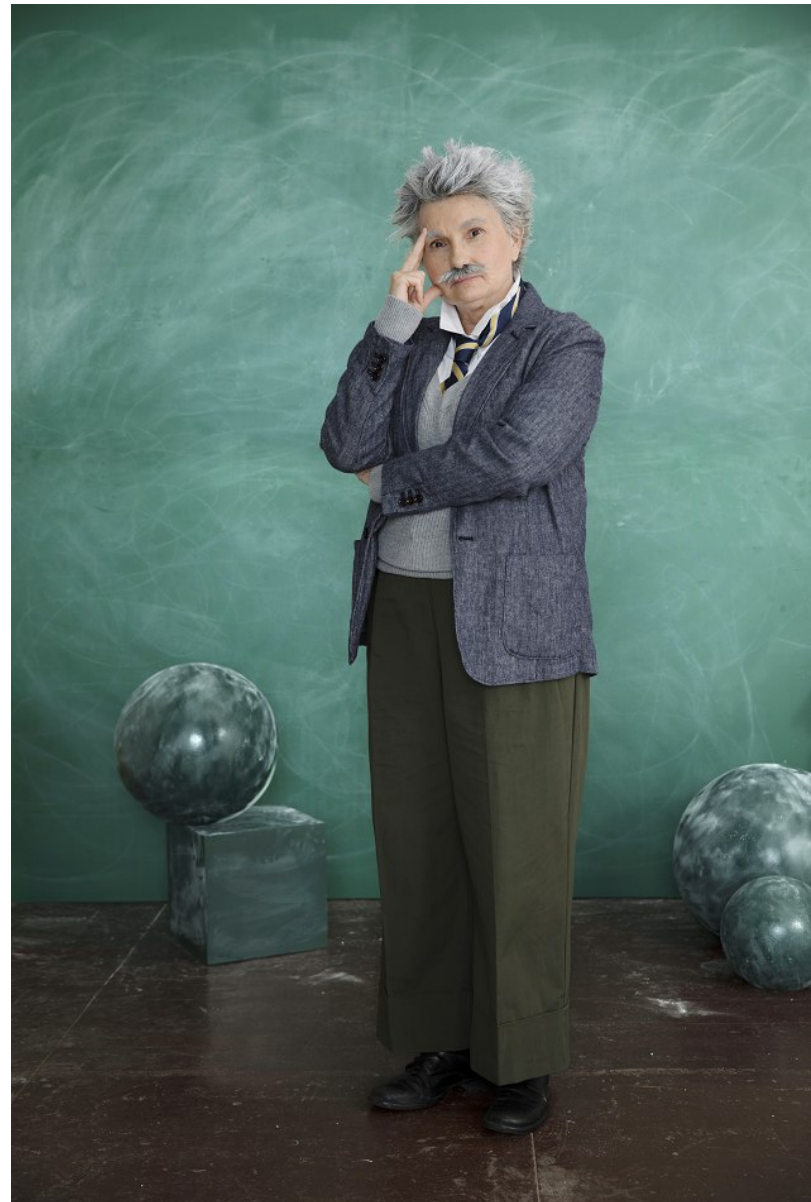

ADRIENNE DOUCETTE

Height: 5'5" Bust: 36" D Waist: 39" Hip: 44" Dress: 12-14 US Shoe: 9 US Hair: Grey Eyes: Brown

ADRIENNE DOUCETTE

Height: 5'5" Bust: 36" D Waist: 39" Hip: 44" Dress: 12-14 US Shoe: 9 US Hair: Grey Eyes: Brown

ADRIENNE DOUCETTE

Height: 5'5" Bust: 36" D Waist: 39" Hip: 44" Dress: 12-14 US Shoe: 9 US Hair: Grey Eyes: Brown