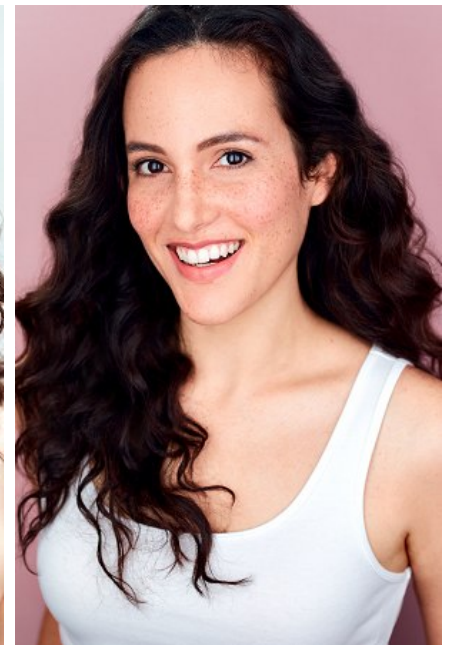

GLADYS TORRES

Height: 5'8" Bust: 35" B Waist: 28" Hip: 38" Dress: 4-6 US Shoe: 9 US
Hair: Brown Eyes: Brown

b B E L L A G E N C Y
MODEL & TALENT

Bella Agency New York City 270 Lafayette Street / Suite 802, New York, NY 10012
T: 212.965.9200 Email: info@bellany.com