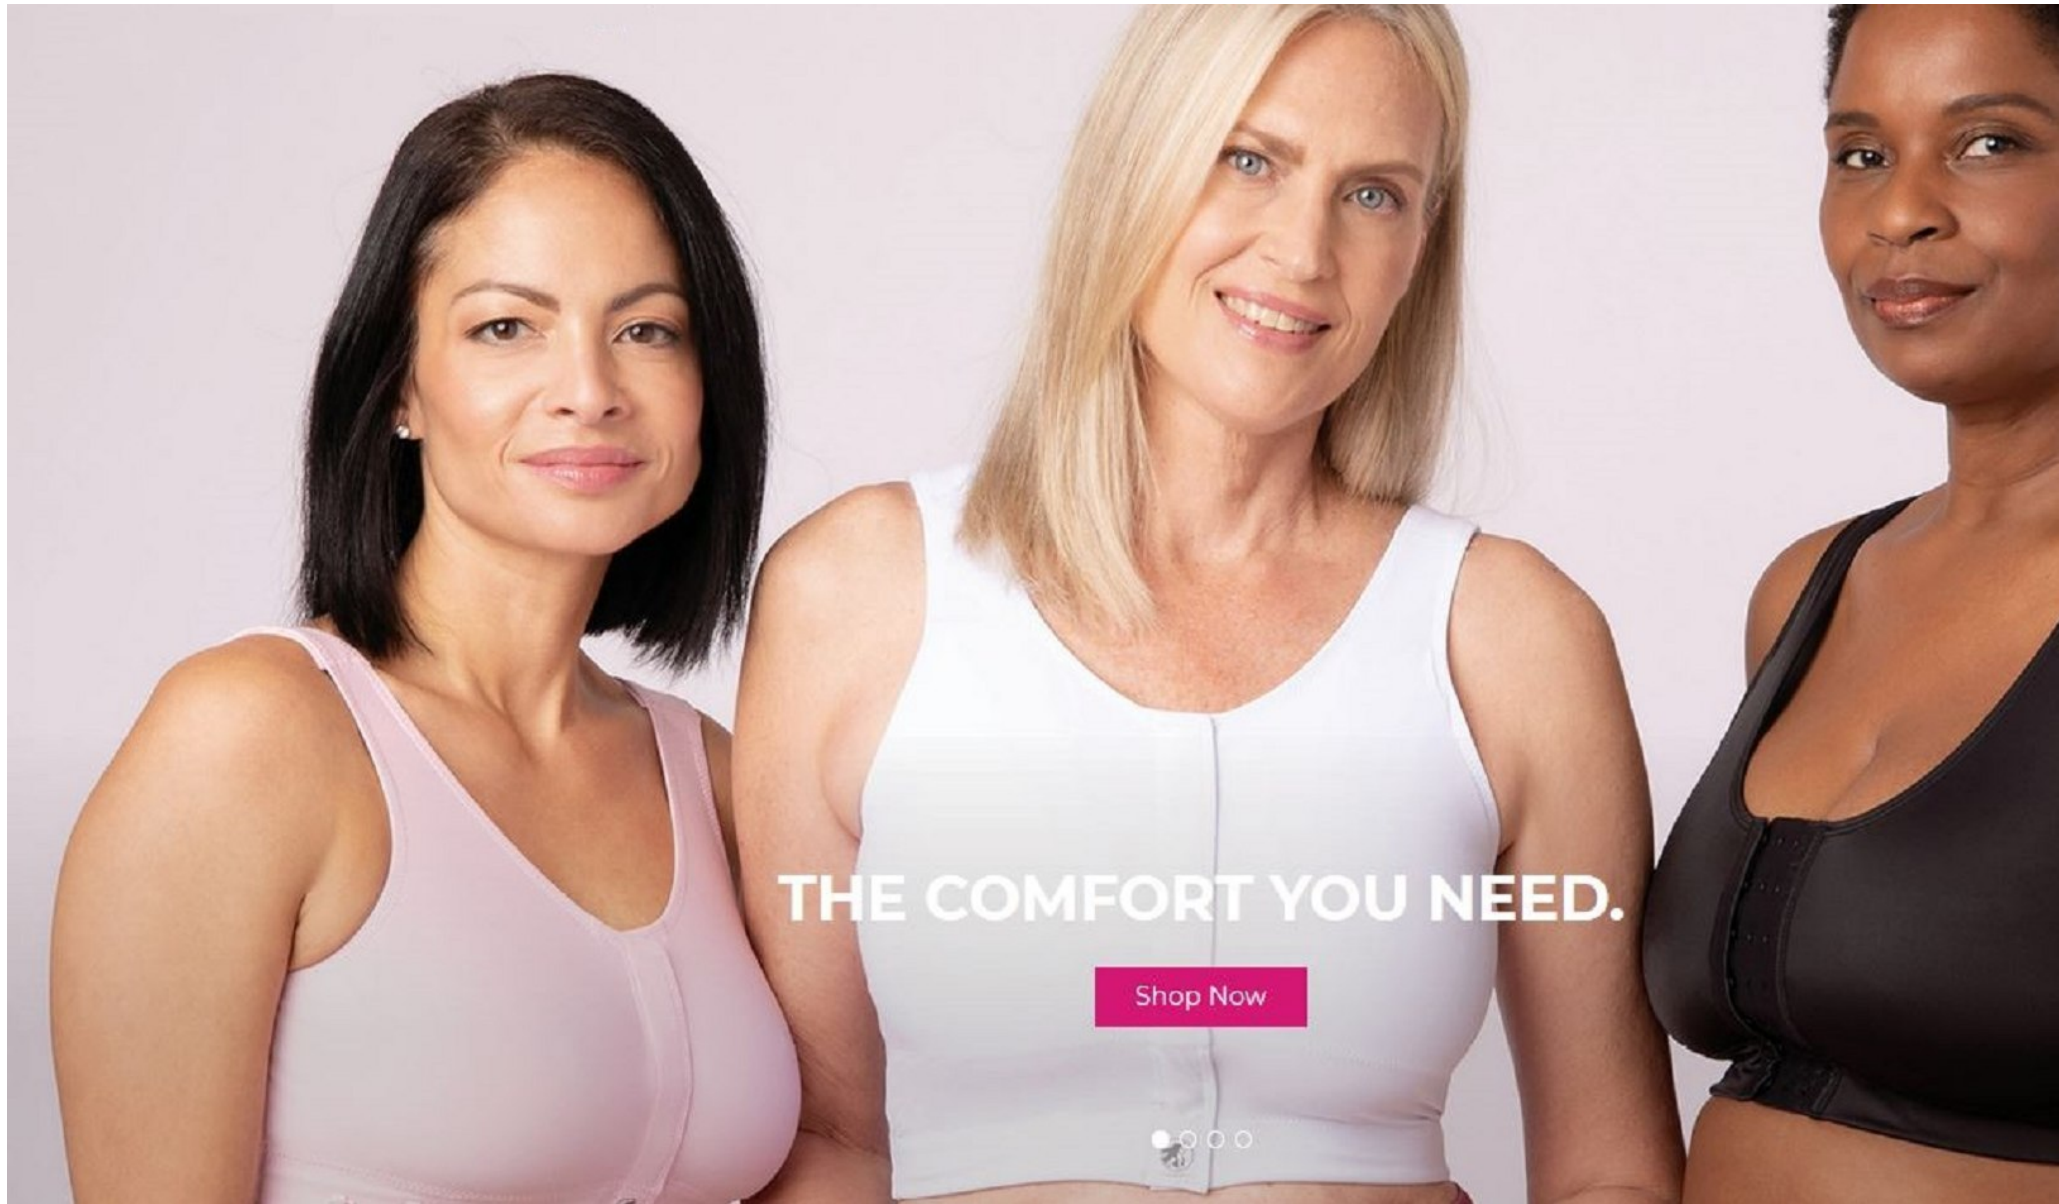

THE COMFORT YOU NEED.

Shop Now

CHEMI

Height: 5'7" Bust: 34" D Waist: 27" Hip: 37" Dress: 4-6 US Shoe: 8.5 US Hair: Brown Eyes: Brown