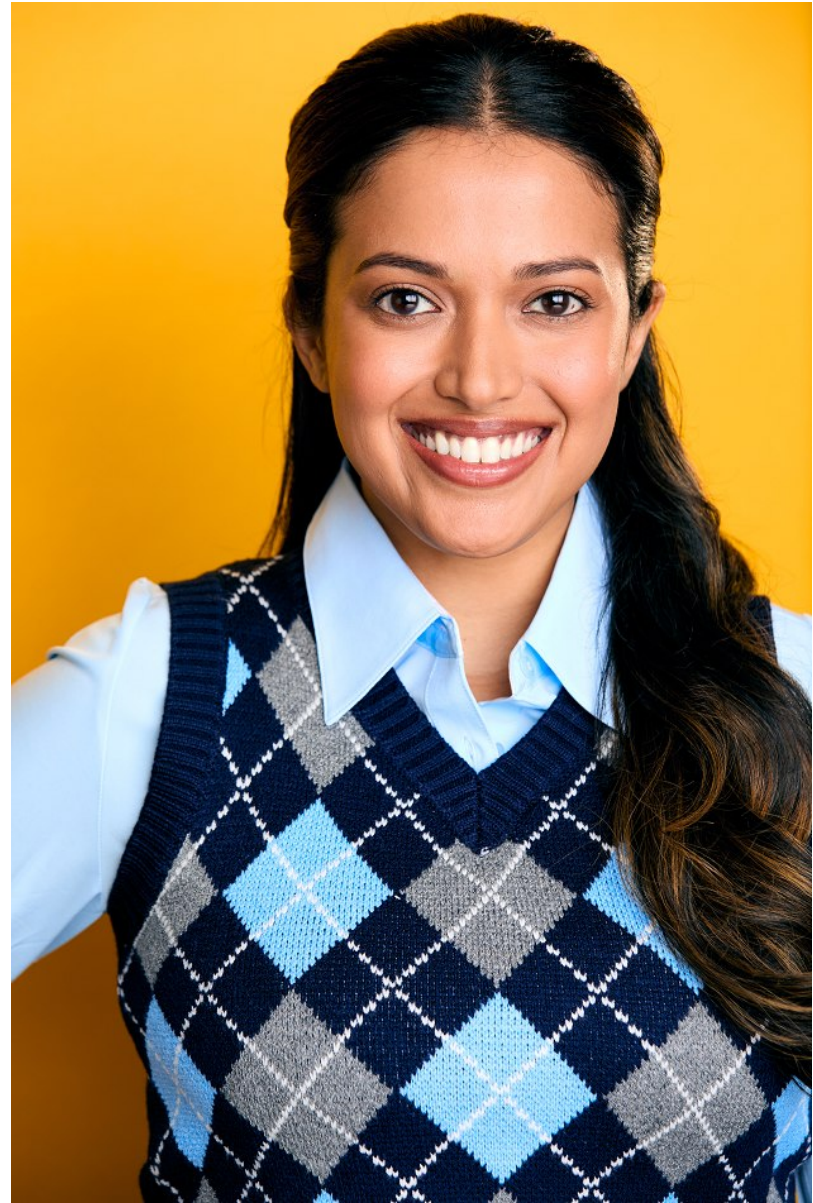

ANITA GANESAN

Height: 5'2" Bust: 34" D Waist: 26" Hip: 36" Dress: 4 US Shoe: 6.5 US Hair: Black Eyes: Brown

ANITA GANESAN

Height: 5'2" Bust: 34" D Waist: 26" Hip: 36" Dress: 4 US Shoe: 6.5 US Hair: Black Eyes: Brown